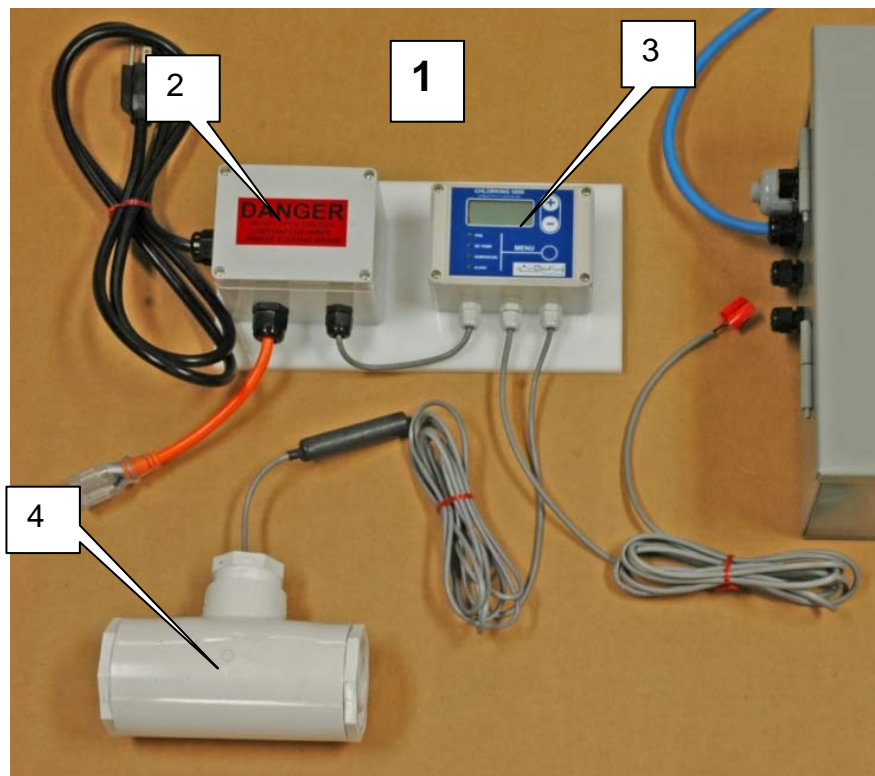

Parts Guide

ChlorKing 5000 Controller

Install Kit Parts