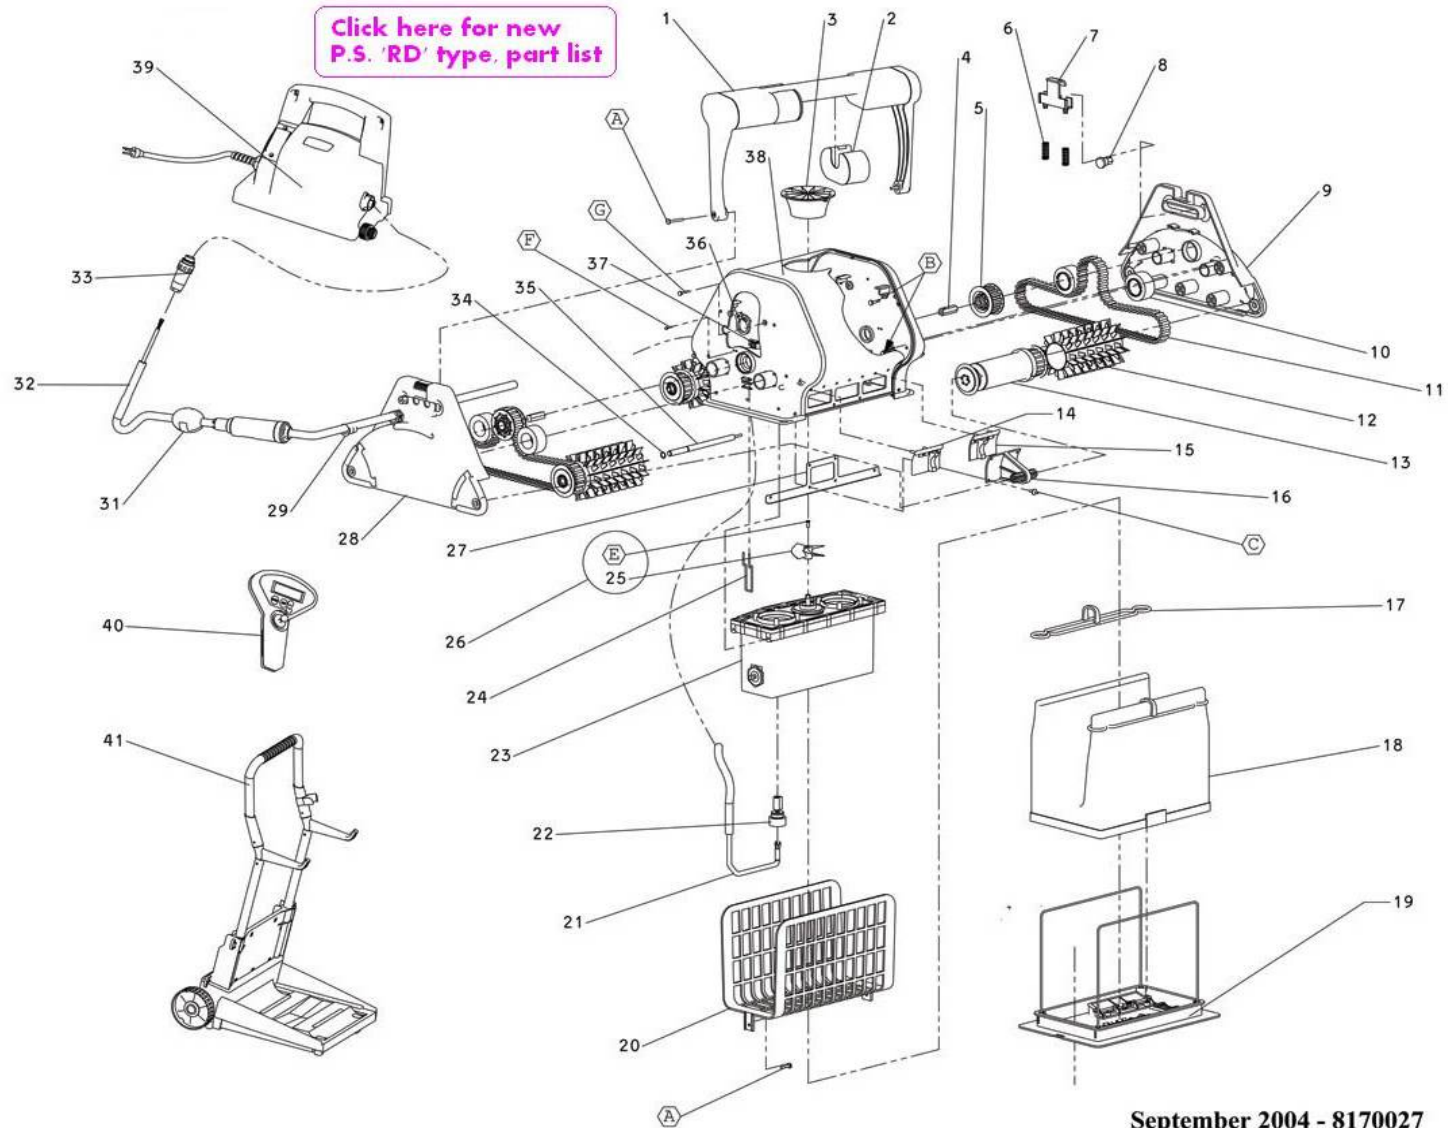

ILLUSTRATED BILL OF MATERIAL AND DISTRIBUTOR PRICE LIST:
DOLPHIN STINGER 11R (9999343X-END)

September 2004 - 8170027

BILL OF MATERIAL

9999343X-END - DOLPHIN STINGER 11R

Number	Child Part Number	Part Description	DIY
1	9995708	HANDLE ASSY - ENDURO/INTERACTIVE	Y
2	9995740	HANDLE FLOAT - BLACK	Y
3	9995070	IMPELLER TUBE-YELLOW	Y
4	3865005	HEXAGON ADAPTOR FOR D TYPE SHAFT	
5	3883645	PULLEY FOR FLAT SHAFT - TT	
6	3917031	HANDLE CLIP SPRING	
7	9985060	HANDLE LATCH-YELLOW	
8	9985065	HANDLE ARM SLIDE	
9	9981083	SIDE PLATE-YELLOW	
10	3884997	GUIDE WHEEL	
11	9985007	TIMING TRACK - YELLOW	
12	6101611	WONDER BRUSH RING FOR CB	
12	6101620	PVC BRUSH DYN-YELLOW	
13	99955955-ASSY	WHEEL ASSY DYN PRO-X TT	
14	9985283	NON RETURN FLAP DYN. LEFT-GREY	
15	9985285	NON RETURN FLAP DYN.RIGHT-GREY	
17	9981430	FILTER BAG CLIP	Y
18	9991440-ASSY	DISPOSABLE FILTER BAG -PACK OF 5	Y
18	9995430-ASSY	FILTER BAG	
18	9995431-ASSY	COARSE FILTER BAG	Y
19	9995550	BOTTOM LID ASSY+SUPPORT (2005)	Y
20	6203703	FILTER SCREEN	Y
21	9995755LF-ASSY	CABLE+SWIVEL ASSY-DYNAMIC 35M'	
22	9991279	RETROFIT FOR CABLE CONN.-3 PIN	
23	9995332LF-NC	MOTOR UNIT-DYN.RECON.PRO/PROX-NC	
23	9995335LF-ASSY	MOTOR UNIT - PRO X	
24	3965030	WIRE CLIP	
26	9995269	IMPELLER+SCREW DC	
31	9995090	CABLE FLOAT ASSY	
32	9991753	SLEEVE FOR FLOATING CABLE	
33	5000009	AMPHENOL PLUG	
34	3506799	CIRCLIP DIA.8MM A2	
35	5581005	SHAFT S.S FOR DYN T.B.	
36	3967121	FLOATING CABLE CLAMP 13-15	
37	9995064	CABLE STOPPER ASSY.	
37	9995066	SIDE PLATE WCF-YELLOW.	
38	9995166	OUTER CASTING-ENDURO 11R	
39	9995665-ASSY	P.S.DYN.-115V+INDICATIO	
39	1353510LF	BRIDGE PS RECT. 1000V/35A	
39	5102002	SWITCH COVER FLANGE FOR P.S	
39	9995135LF	PCB ASSY P.S 115V DYN+RESET	
40	9995406	RCU -ENDURO 11R	
41	9996092	DOLPHIN CADDY	
A	3379720	SCREW KA50X20	
B	3379616	SCREW KA50X16	
C	3000484	POP NIT 4X15	
E	3101410	SCREW M4X10	
F	3379212	SCREW KA30X12	
G	3154414	SCREW M4X14 - 7985	
OTHER	3884074	DRIVE PULLEY FOR 6/8MM SPINDLE	
OTHER	3884076	PULLEY FOR FLAT SHAFT	
OTHER	9981171	CABLE STOPPER	
OTHER	9993131-TT	11R DRIVE SYSTEM UPGRADE TO TT	