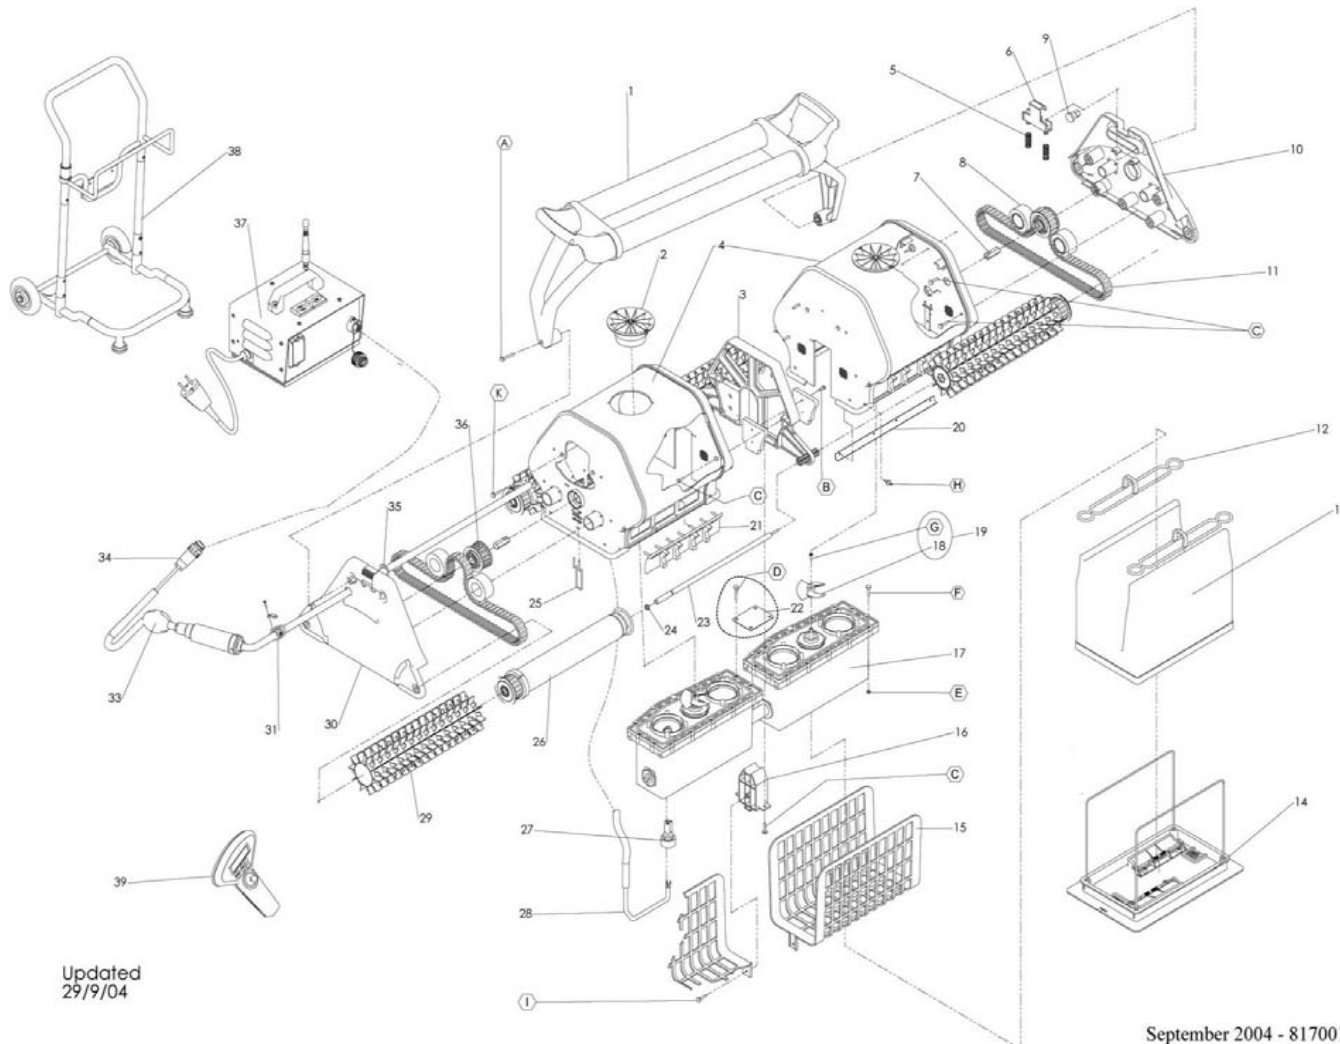

ILLUSTRATED BILL OF MATERIAL
DOLPHIN STINGER 21R (9999351-END)

Updated
29/9/04

September 2004 - 8170017

BILL OF MATERIAL

9999351-END - DOLPHIN STINGER 21R

Number	Child Part Number	Part Description	DIY
1	9995709	HANDLE SET - ENDURO 21R	Y
2	9995070	IMPELLER TUBE-YELLOW	Y
3	9987602	DIVIDER FOR 2X2	
4	9995167	OUTER CASTING-ENDURO 21R	
5	3917031	HANDLE CLIP SPRING	
6	9985060	HANDLE LATCH-YELLOW	
7	3865005	HEXAGON ADAPTOR FOR D TYPE SHAFT	
8	3884997	GUIDE WHEEL	
9	9985065	HANDLE ARM SLIDE	
10	9981083	SIDE PLATE-YELLOW	
11	9985007	TIMING TRACK - YELLOW	
12	9981430	FILTER BAG CLIP	Y
13	9995430-ASSY	FILTER BAG	
13	9995431-ASSY	COARSE FILTER BAG	
13	9991440-ASSY	DISPOSABLE FILTER BAG -PACK OF 5	
14	9995550	BOTTOM LID ASSY+SUPPORT (2005)	Y
15	6203703	FILTER SCREEN	Y
16	9987601	MOTOR UNIT CLIP-2X2	Y
17	9995342LF-NC	MOTOR UNIT 2X2 DC-NEW NC	
17	9995341LF-NC	MOTOR UNIT 2X2 RECONDITIONED NC	
17	9995341LF-EX	MOTOR UNIT 2X2 RECONDITIONED EX	
19	9995269	IMPELLER+SCREW DC	Y
21	9985280	NON RETURN FLAP DIAG.-GREY	
22	9991000	SECURING PLATE+SCREWS FOR 2X2 MU	
23	5581004	S.S. SHAFT FOR WHEEL ASSY	
24	3506799	CIRCLIP DIA.8MM A2	
25	3965030	WIRE CLIP	
26	99955954-ASSY	WHEEL TUBE ASSY COMPLETE 2X2/21R TT	
27	9991277	CABLE CONN.ASSY.-3PIN DC 2X2	
28	9995754LF-ASSY	CABLE+SWIVEL ASSY-DYNAMIC 45M'	
29	6101611	WONDER BRUSH RING FOR CB	
29	6101302	PVC BRUSH DIAG - YELLOW	
30	9995063	SIDE PANEL ASSY. +PG ENDURO-21R	
31	3967135	PG 13.5 FOR 2X2 FLOATING CABLE	
33	9995091	CABLE FLOAT ASSY-2X2	
34	5000009	AMPHENOL PLUG	
35	3967136	PG NUT 13.5 for 2X2 FLOATING CABLE	
36	3883645	PULLEY FOR FLAT SHAFT - TT	
37	9995628LF	POWER SUPPLY - 2X2-DC 115V	Y
37	1611400	ANTENNA WITH BNC	
37	1862232	SWITCH 2A FOR PS 230VAC	
37	9995147LF	PCB ASSY FOR 2X2/21R P/S	
37	9995149LF	CARD ASSY PS INDICATION 2x2 LF	
38	9996093	CADDY FOR DOLPHIN 2X2	
39	9995435	RCU - ENDURO 21R	Y
A	3305030	SCREW KA50X30	
B	3379720	SCREW KA50X20	
C	3379616	SCREW KA50X16	
D	3104530	SCREW M4X30 DIN 7985 A2	
F	3104525	SCREW M4X25 - 7985	
G	3101410	SCREW M4X10	
H	3000484	POP NIT 4X15	
K	3154414	SCREW M4X14 - 7985	
OTHER	2150005	2X2/21R PLASTIC CABLE TIE FOR PG UPGRADE	