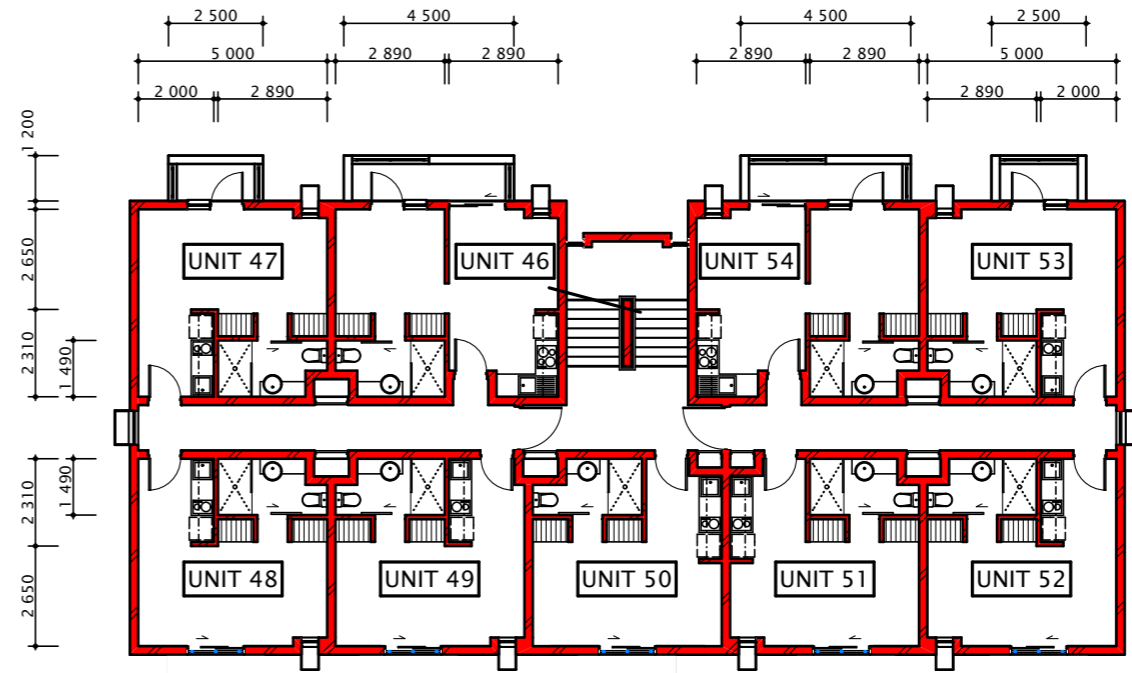

FIRST FLOOR PLAN
SCALE 1:200

SECOND FLOOR PLAN
SCALE 1:200

AREAS IN SQUARE METERS			
NUMBER	UNIT	BALCONY	TOTAL
37	34	5	39
38	29	3	32
39	29	0	29
40	28	0	28
41	27	0	27
42	28	0	28
43	29	0	29
44	29	3	32
45	34	5	39
46	34	5	39
47	29	3	32
48	29	0	29
49	28	0	28
50	27	0	27
51	28	0	28
52	29	0	29
53	29	3	32
54	34	5	39

1 BEDROOM UNIT

GROUND FLOOR PLAN
SCALE 1:200

BLOCK 3