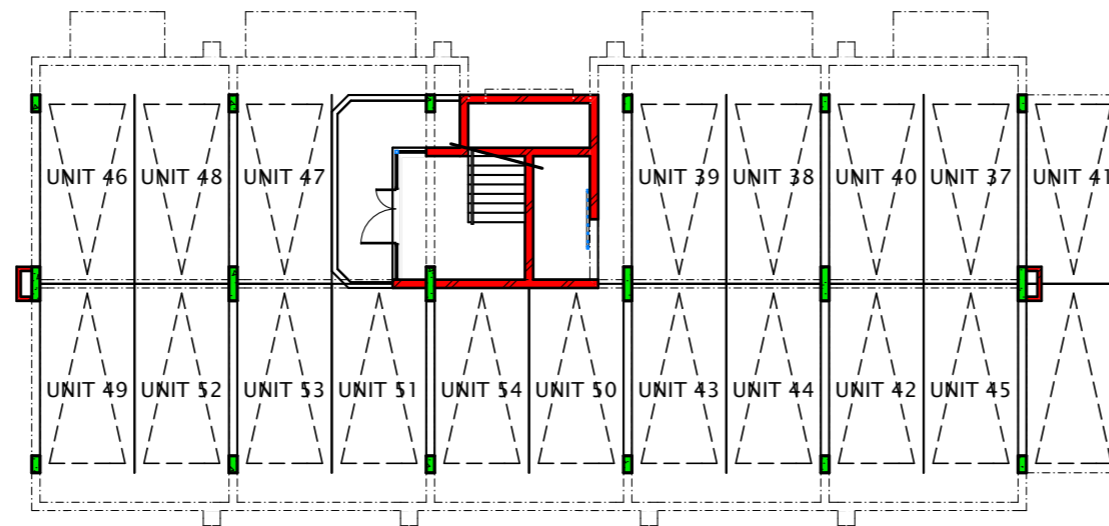

FIRST FLOOR PLAN
SCALE 1:200

SECOND FLOOR PLAN
SCALE 1:200

AREAS IN SQUARE METERS			
NUMBER	UNIT	BALCONY	TOTAL
37	34	5	39
38	29	3	32
39	29	0	29
40	28	0	28
41	27	0	27
42	28	0	28
43	29	0	29
44	29	3	32
45	34	5	39
46	34	5	39
47	29	3	32
48	29	0	29
49	28	0	28
50	27	0	27
51	28	0	28
52	29	0	29
53	29	3	32
54	34	5	39

1 BEDROOM UNIT

GROUND FLOOR PLAN
SCALE 1:200

BLOCK 3