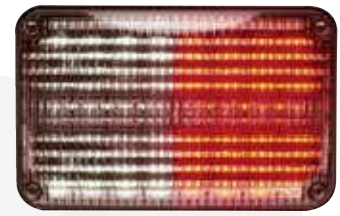

# 600 Series

- Single color available with Clear or color lens
- Split color lighthoods have a Clear lens
- Split color lighthoods have independent On/Off side to side control
- 600 Rota-Beam™ Super-LED® oscillating light with no moving parts or motors. 100% solid-state with 180° light output
- Hi/Low power except Rota-Beam
- Hard-coated lenses minimize environmental damage from sand, sun, salt, and road chemicals
- Five year warranty

60B02SBR / 60B02FBR

60RC6FCR

6RBRC

6RBA

Model	Technology	Mount	Color	VDC	Amps	Patterns	Cable	Certs	Size
60*02S*R	Linear Super-LED	Surface	A, B, R, W	12	1.4/peak .53/avg	Requires optional flasher	6" Pigtail	A, B, C, D, W	4-1/8" (105mm) H x 2" (50mm) D x 6-1/2" (165mm) L
60*02F*R					1.4/peak .53/avg	14 Scan-Lock™			
60**6FCR	R/W, R/B, R/A		.75/peak .3/avg per side		54 Scan-Lock	4-1/8" (105mm) H x 1-3/8" (35mm) D x 6-1/2" (165mm) L			
6RB*	Rota-Beam Super-LED		A, B, R, W color lens		2.2/peak 1.1/avg	14 Scan-Lock		W	4-3/16" (106mm) H x 3-7/16" (88mm) D x 6-9/16" (167mm) L
6RB*C		A, B, R, W Clear lens							

Replace first symbol\* or \*\* in model number with letter indicating color desired: A=Amber, B=Blue, C=White, R=Red  
 Replace last symbol\* in model number with letter indicating LENS color.

Model	Option Description
6FLANGEB	Black flange kit
6EFLANGE	Chrome plated flange kit
6EHDLTMK	Headlight mount kit for ATI and KD housing, includes hardware
CAST3	Polished cast aluminum housing, vertical mount, 3 lamp
CAST3H	Polished cast aluminum housing, horizontal mount, 3 lamp
CAST4V	Polished cast aluminum housing, vertical mount, 4 lamp
PLAST3V	Chrome plated plastic housing, vertical mount, 3 lamp
PLAST4V	Chrome-plated plastic housing, vertical mount, 4 lamp
64FKIT	Kit to convert 600 Series to fit in old style 64 Series hole cutouts