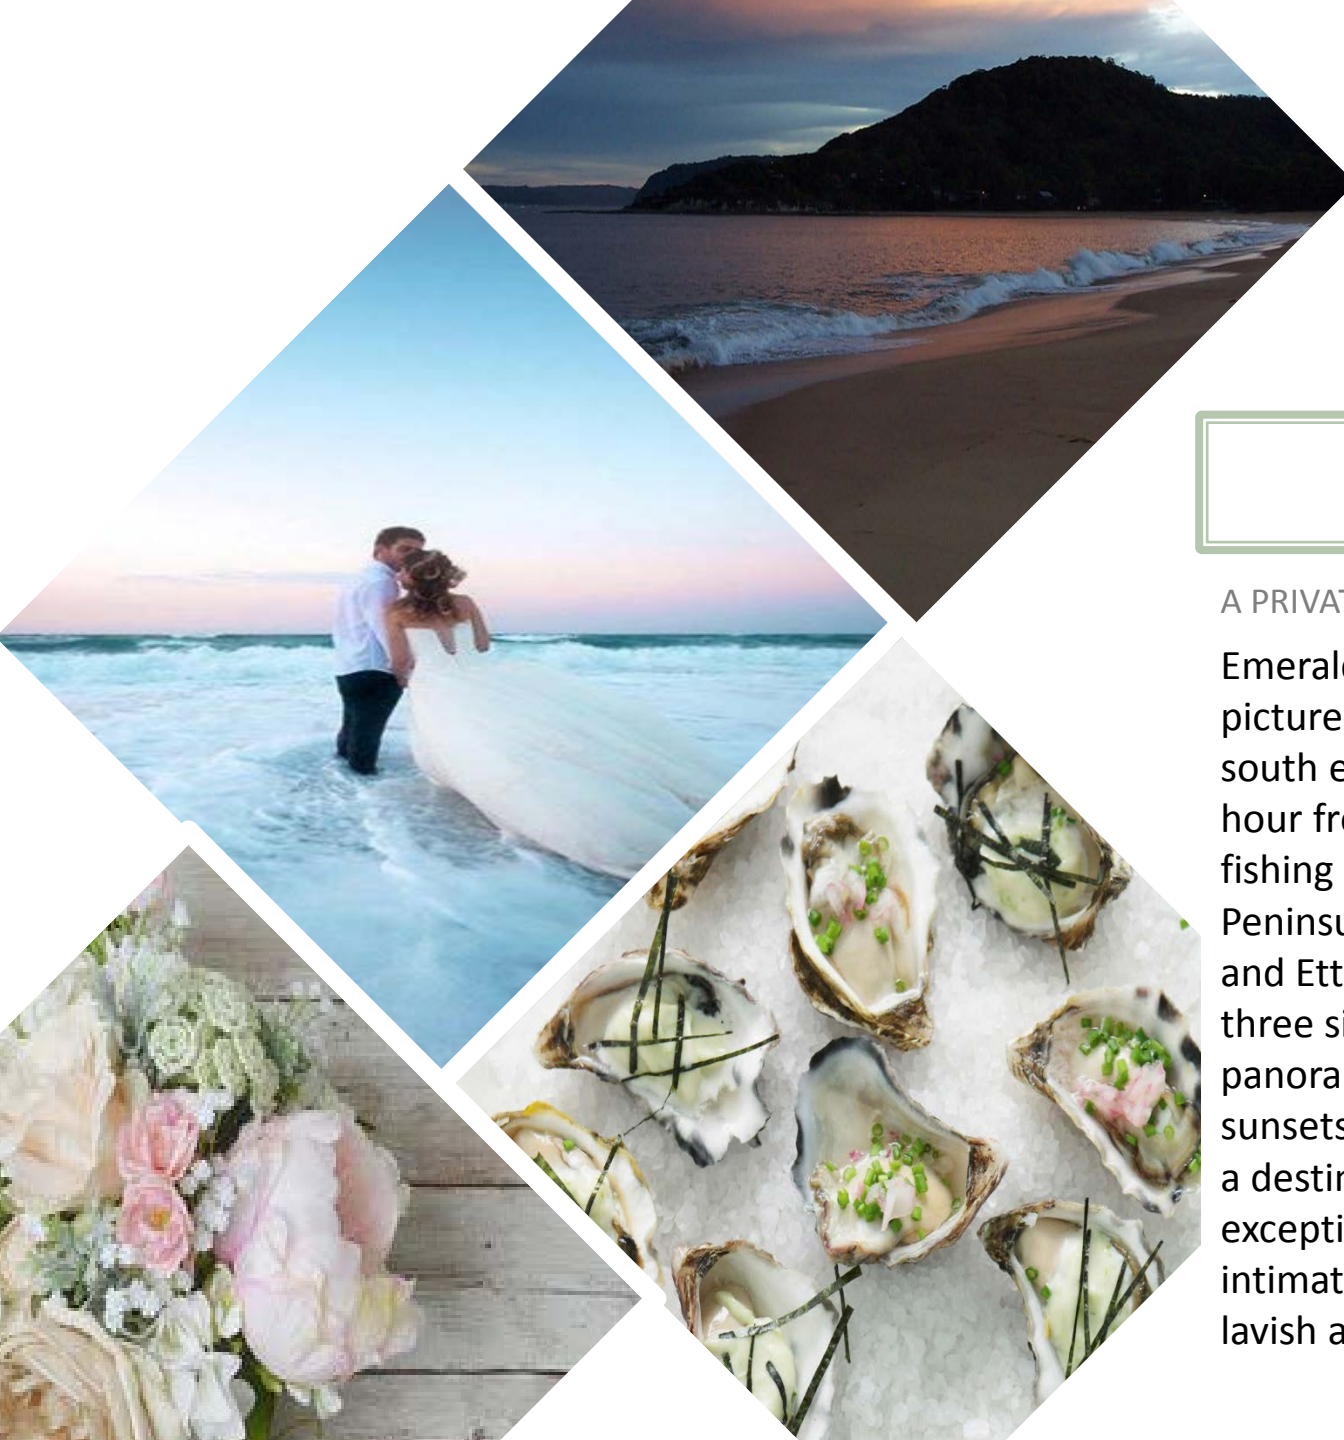

EMERALD COVE ESTATE

*Extraordinary
Weddings*

The Estate

A PRIVATE BEACHFRONT ACERAGE

Emerald Cove Estate is located in a quiet, picturesque and exclusive enclave of at the south end of Umina Beach approximately 1 hour from Sydney. It was formerly a unique fishing village set on the South Head Peninsula. The dominant waterfront setting and Ettalong Creek surround the property on three sides setting the scene and provide panoramic views during the day and ultimate sunsets come dusk. Emerald Cove represents a destination that can play host to an exceptional and unique event. The can hold intimate events for small groups or large lavish affairs.

The Wedding

SAY 'I DO' IN A PRIVATE PARADISE

The Estate offers 125meters of private beachfront . Your bridal party and guests can arrive by charter, sea plane or via the picturesque Mt Ettalong road. Emerald Cove Estate is a destination that can play host to an exceptional and magical wedding. Let your imagination run wild. Our wedding team are dedicated to assisting and planning your special day to perfection. With boutique accommodation, outstanding catering, idyllic marques and picturesque ceremony locations – be enchanted by every stage of a wedding at the Estate.