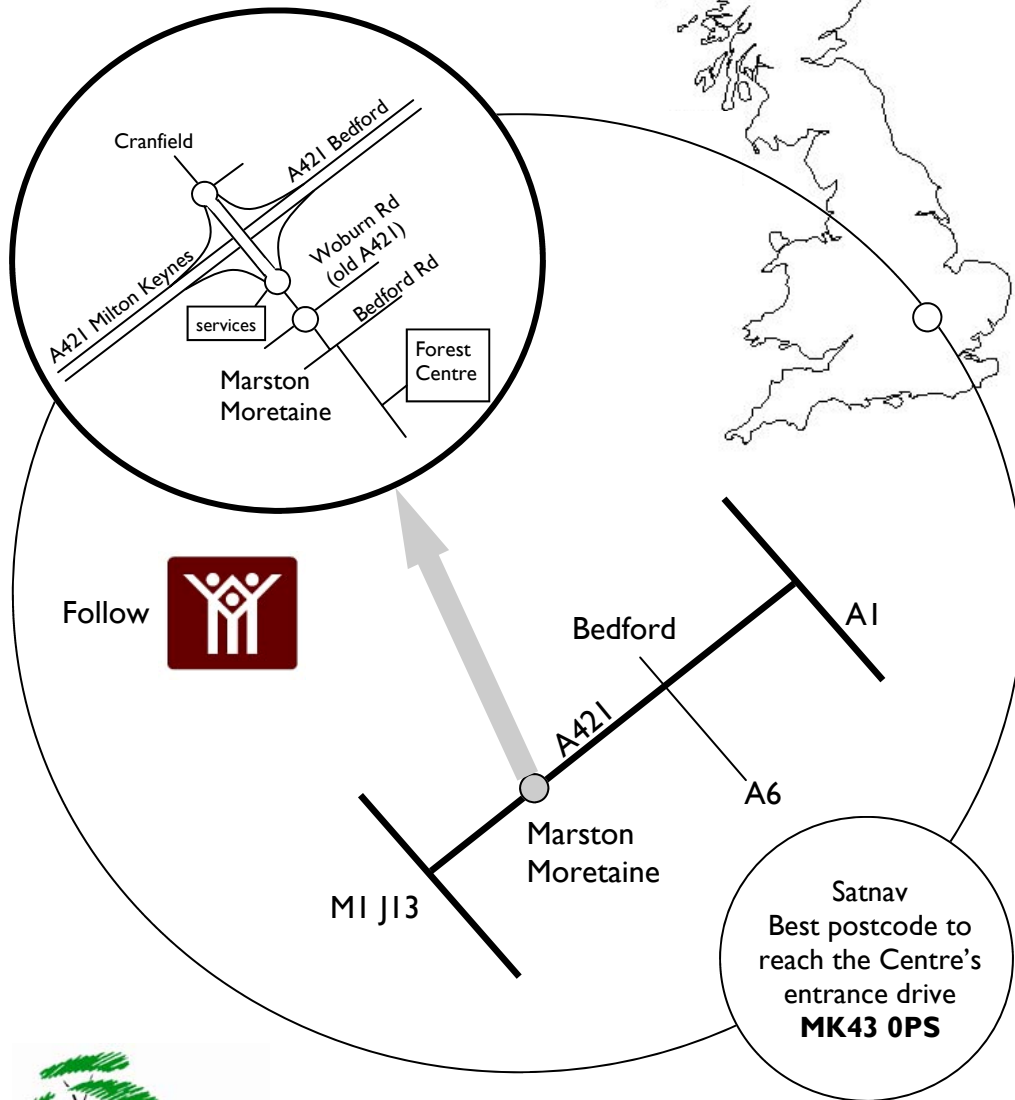

# How to find the Forest Centre and Millennium Country Park

The Forest Centre, Station Road, Marston Moretaine, Beds, MK43 0PR  
01234 767037 [info@marstonvale.org](mailto:info@marstonvale.org) [www.marstonvale.org](http://www.marstonvale.org)