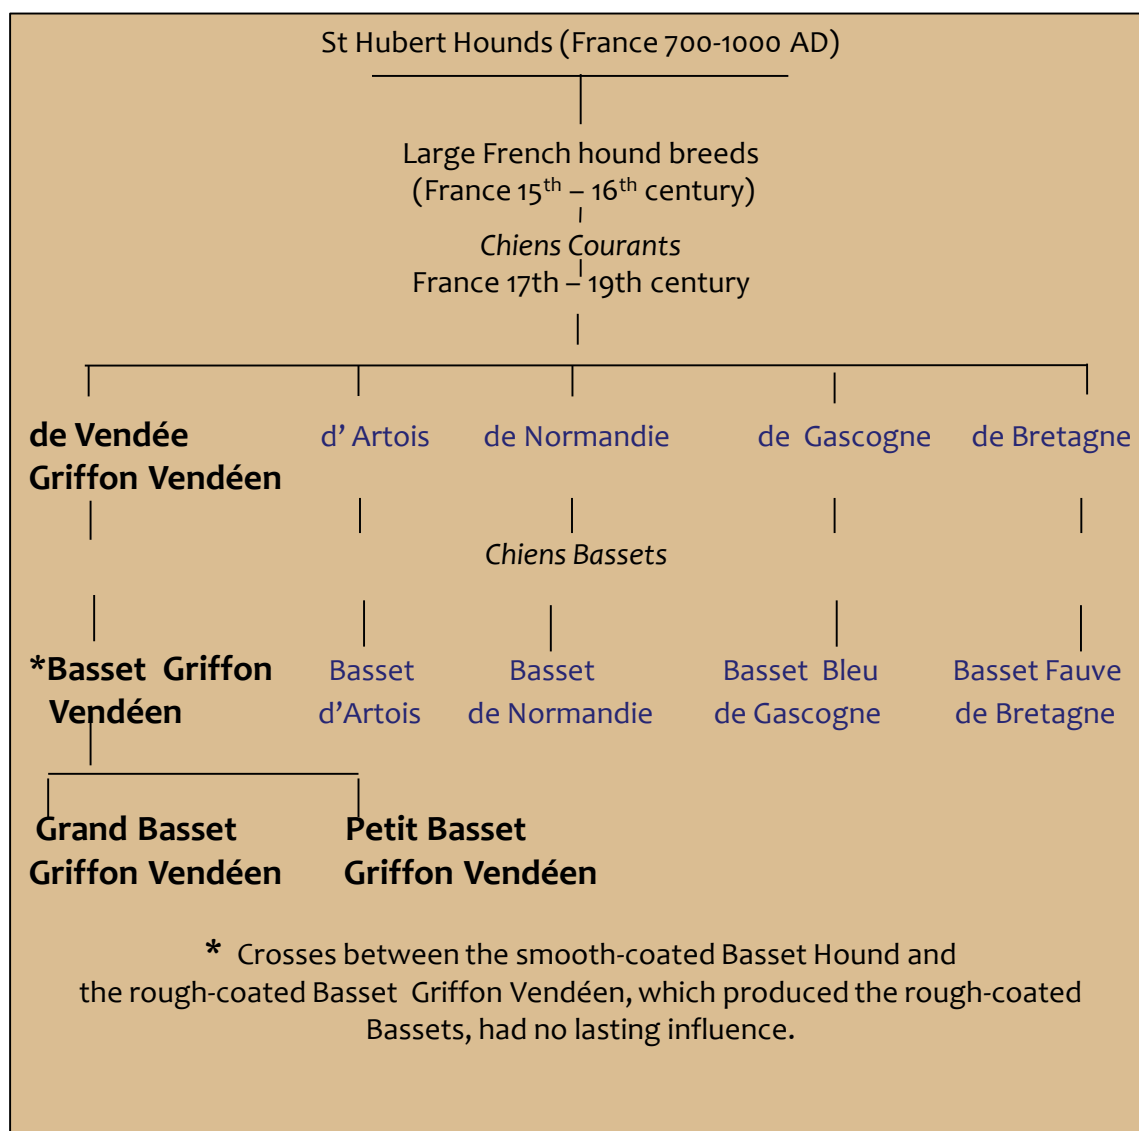

The Basset Griffon Vendéen's line of descent

The Griffon Vendéen could be
Full size (*Grand*)
Medium-sized (*Briquet*), or
Low set (*Basset*)

The **Basset Griffon Vendéen** could be further sub-divided into:

Grand Basset Griffon Vendéen
(*basset de grande taille*), and
Petit Basset Griffon Vendéen
(*basset de petite taille*)