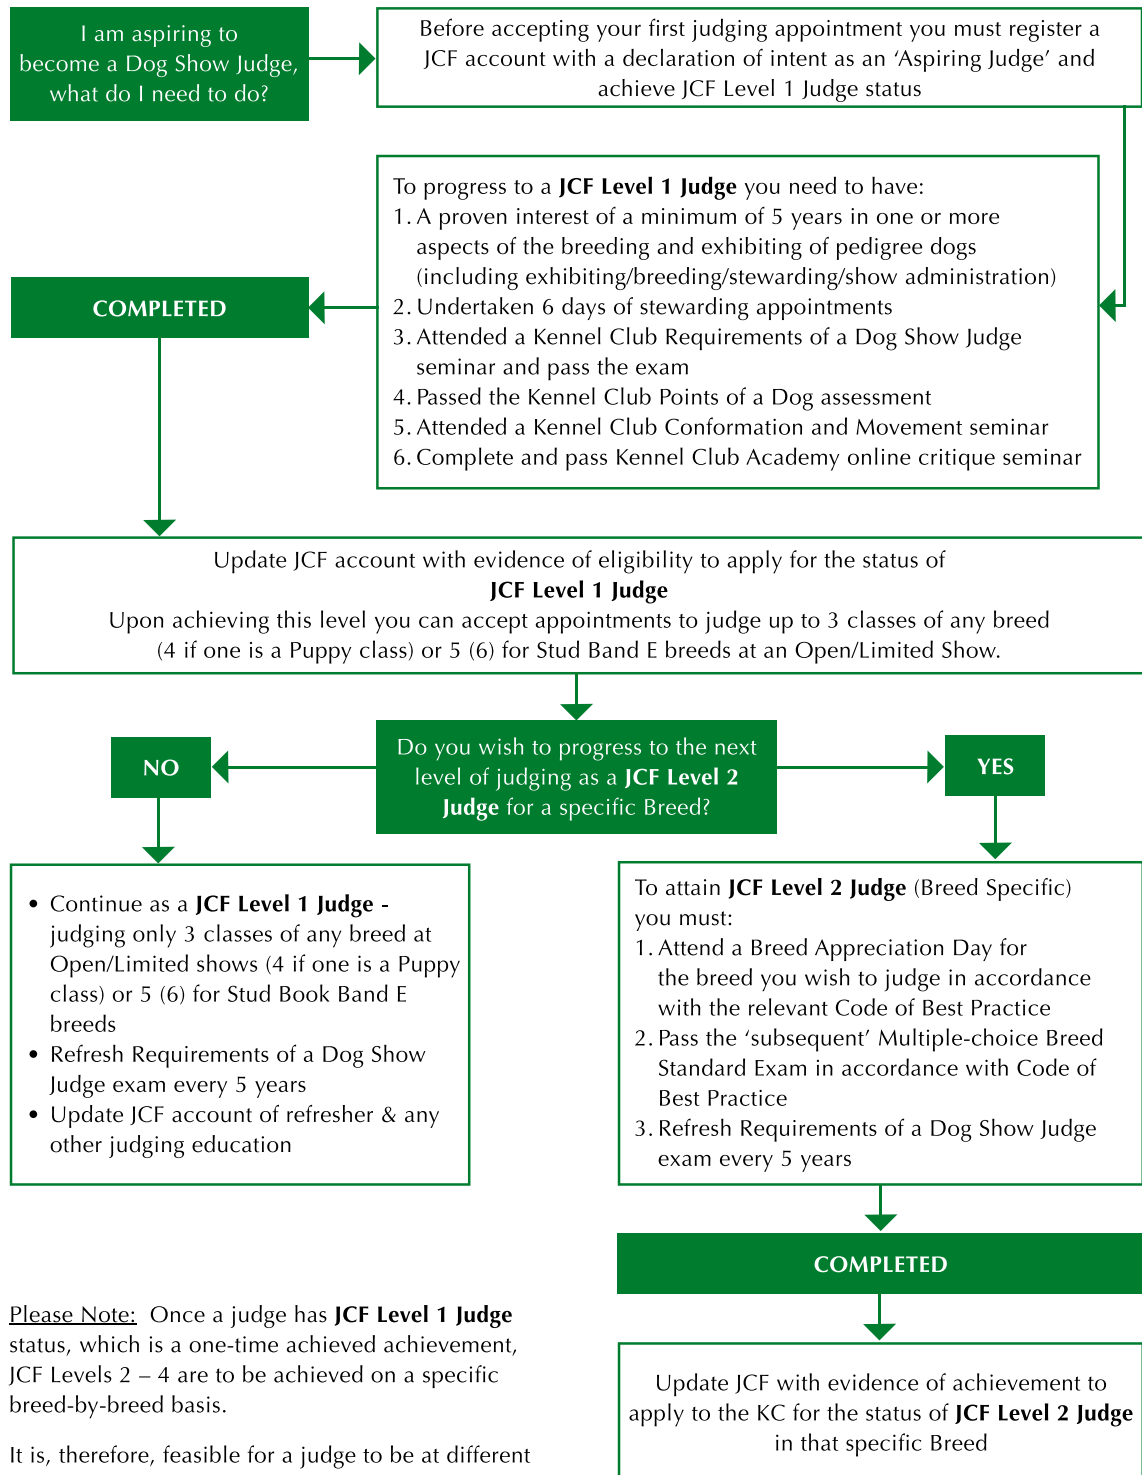

Guide to being a Dog Show Judge - Levels 1-2

Please Note: Once a judge has **JCF Level 1 Judge** status, which is a one-time achieved achievement, JCF Levels 2 – 4 are to be achieved on a specific breed-by-breed basis.

It is, therefore, feasible for a judge to be at different levels in different breeds at the same time.

The Kennel Club will announce when judges can upload their evidence to their JCF account.