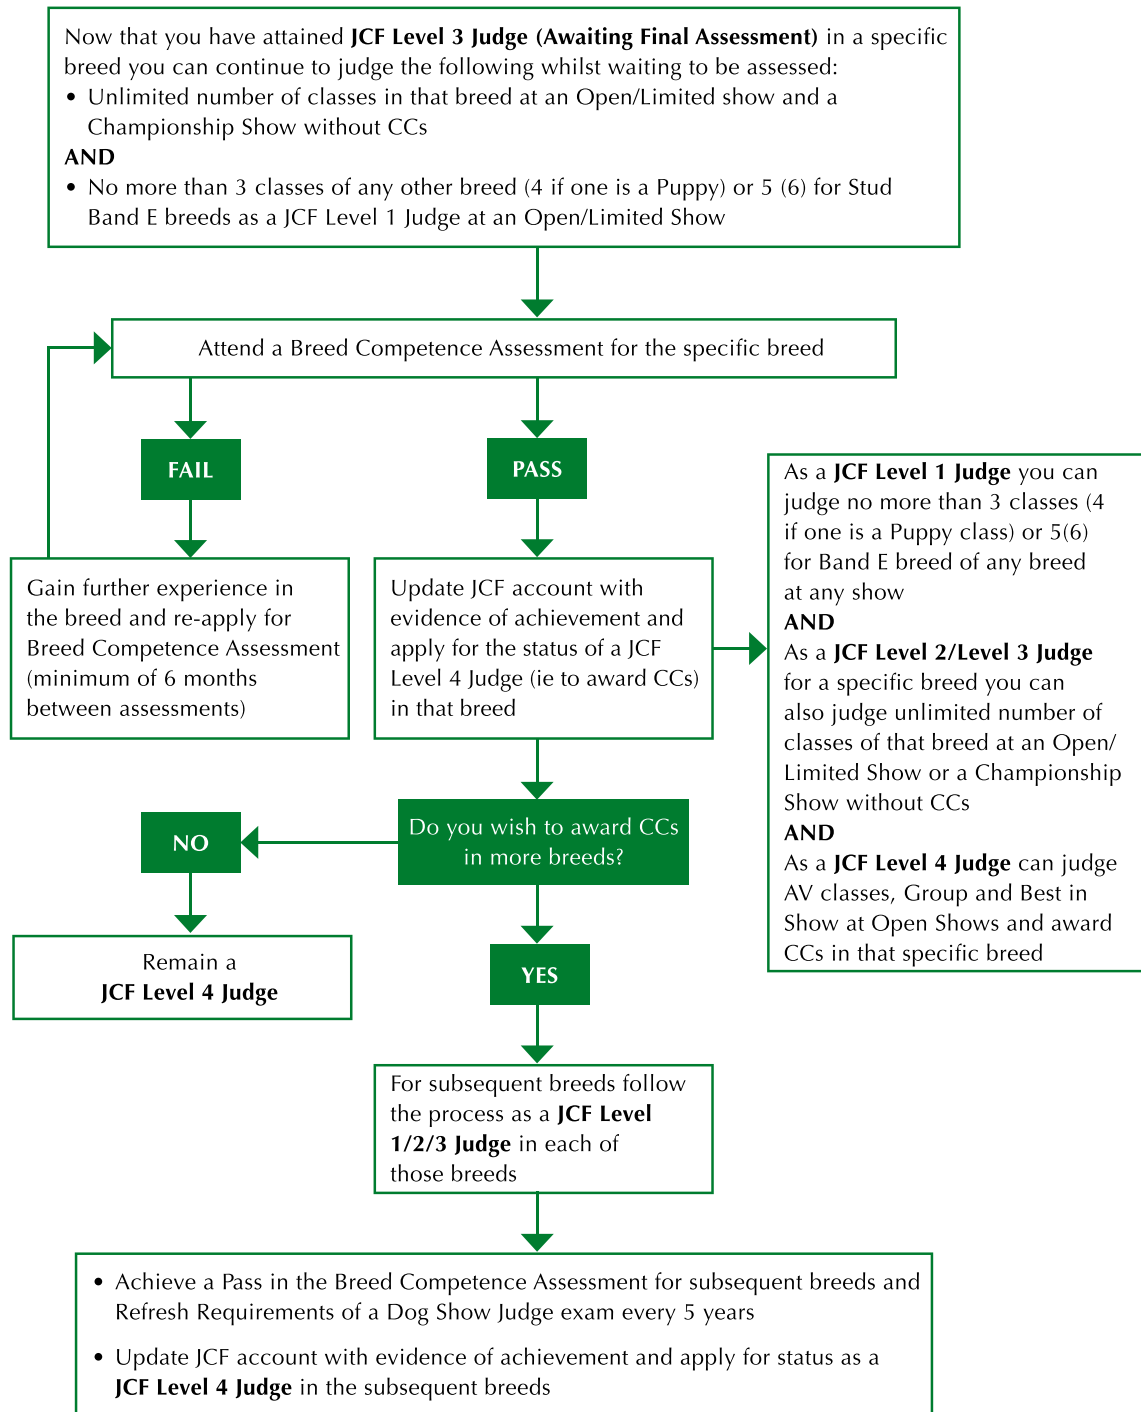

Guide to being a Dog Show Judge - Levels 3-4

Information on how to progress as a Group, Best in Show and All-Breeds Judge is available at www.thekennelclub.org.uk/JCF