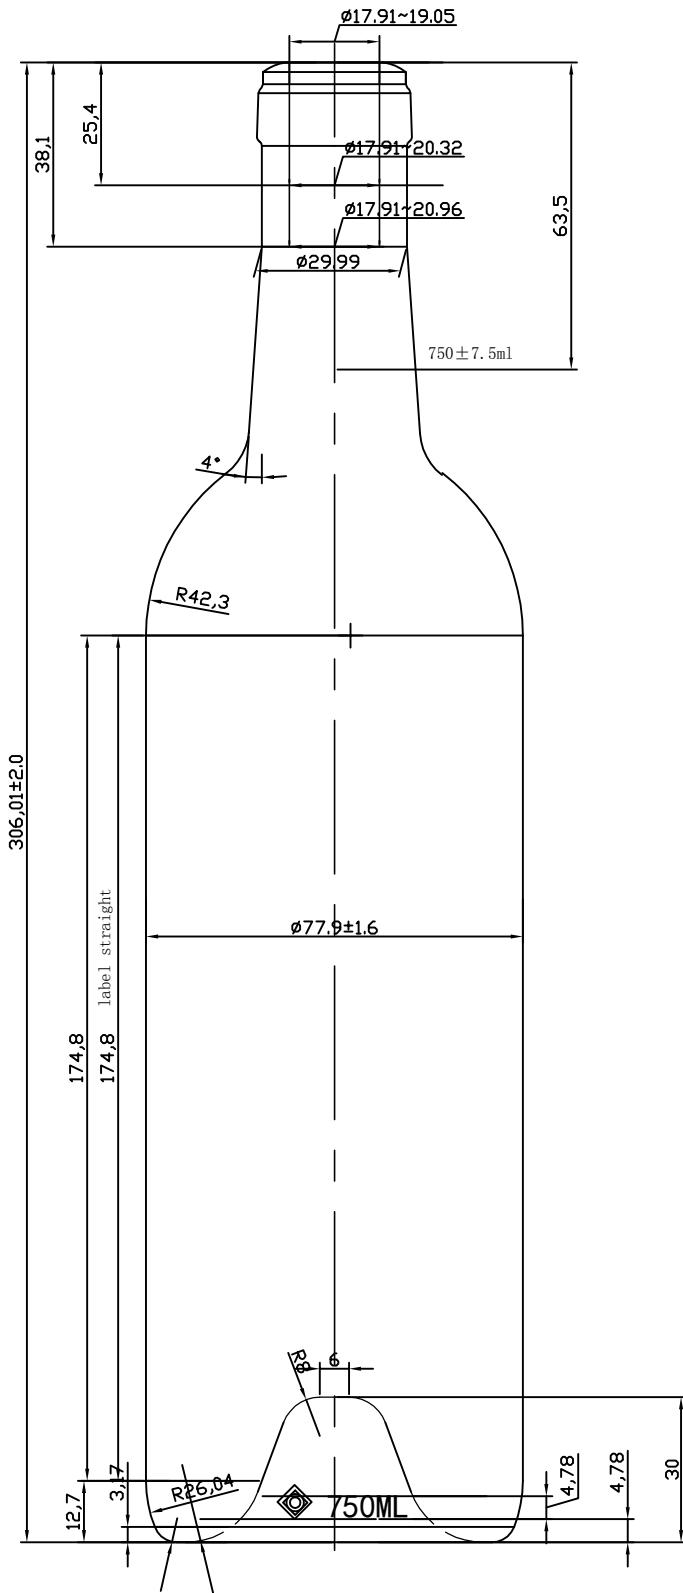

Tyson

Heavy Bordeaux / Deep Punt / Cork

IN STOCK

Size: 750ml

Weight: 700g

Height: 306mm

Max Width: 78mm

Label Height: 174mm

Finish: Cork

Type: W65