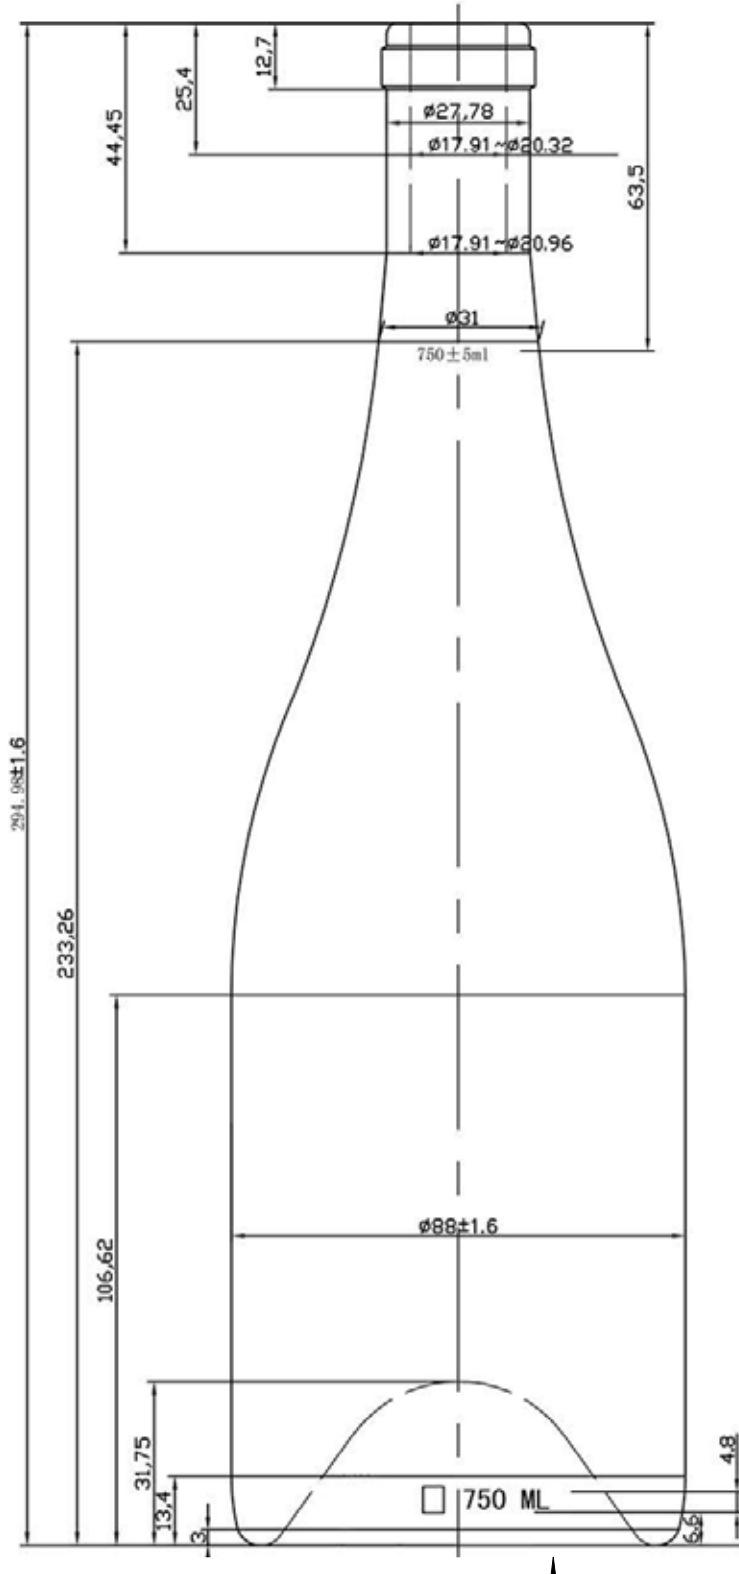

Virtu

Heavy Burgundy / Deep Punt / Cork

IN STOCK

Size: 750ml

Weight: 635g

Height: 295mm

Max Width: 88mm

Label Height: 93mm

Finish: Cork

Type: W70