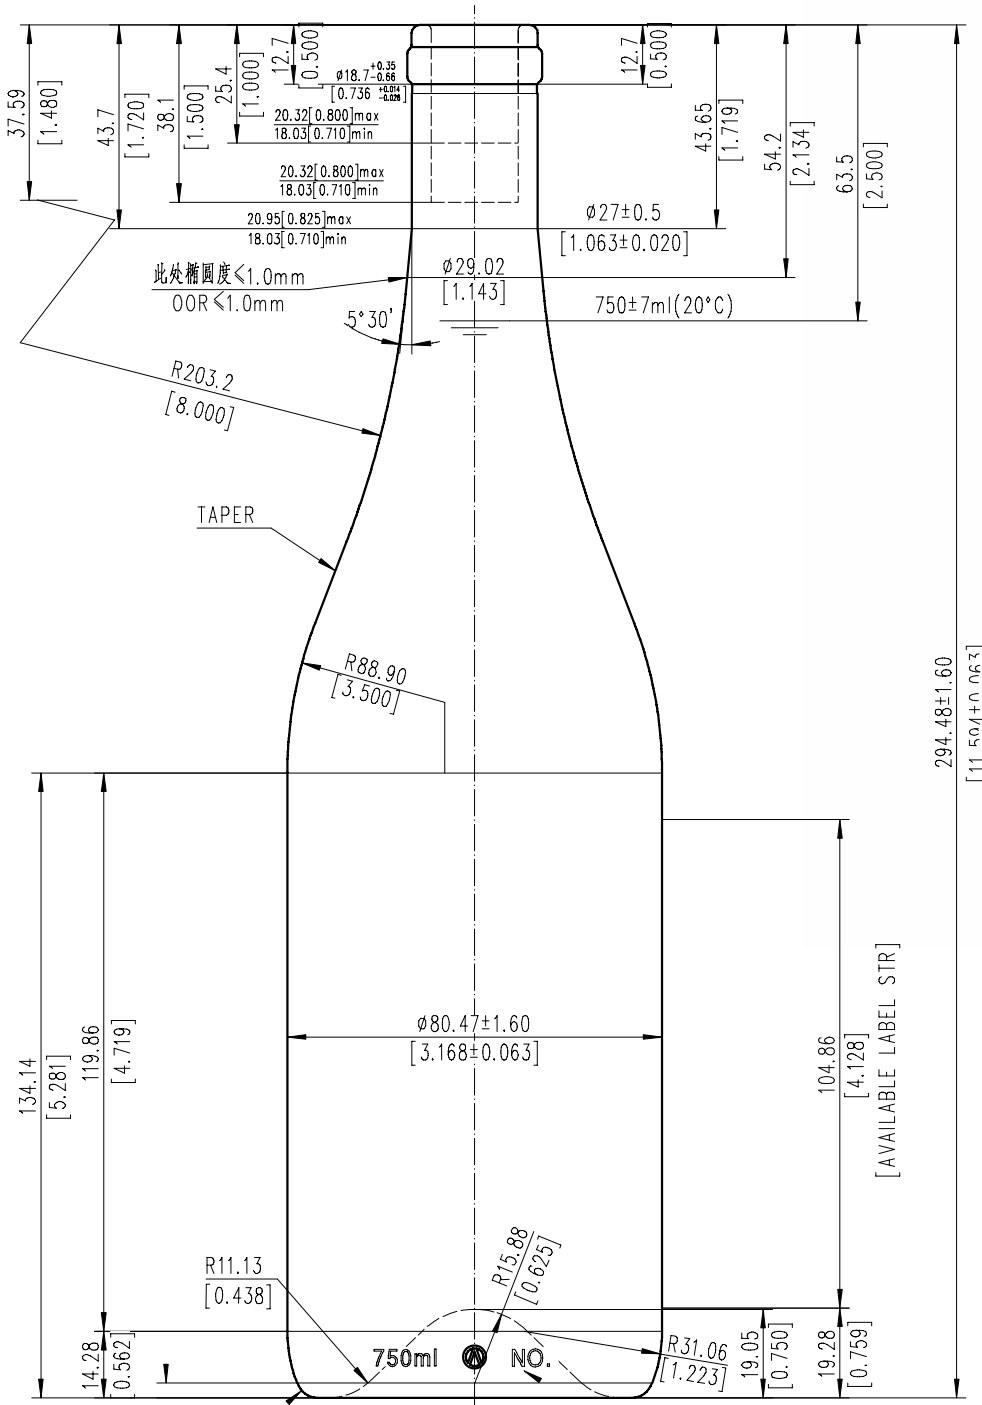

Babette

Burgundy / Shallow Punt / Cork

- FL
- CG
- DLG ✓
- AG ✓
- CB

IN STOCK

Size: 750ml
Weight: 460g
Height: 295mm
Max Width: 80mm
Label Height: 104mm
Finish: Cork
Type: W137