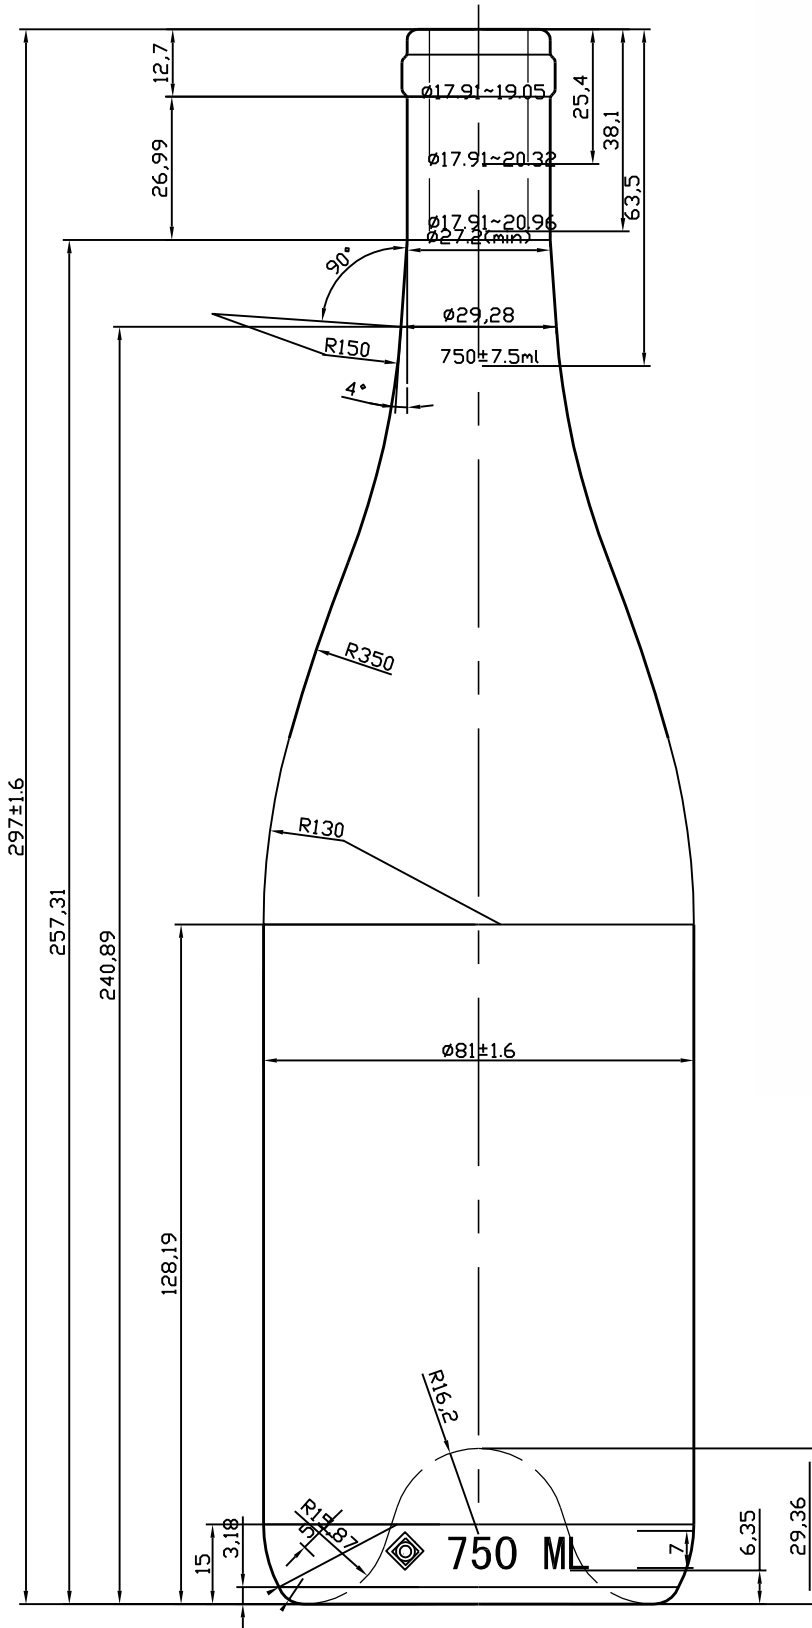

# Celia

Burgundy / Medium Punt / Cork

IN STOCK

**Size: 750ml**

**Weight: 500g**

**Height: 297mm**

**Max Width: 81mm**

**Label Height: 114mm**

**Finish: Cork**

**Type: W137**