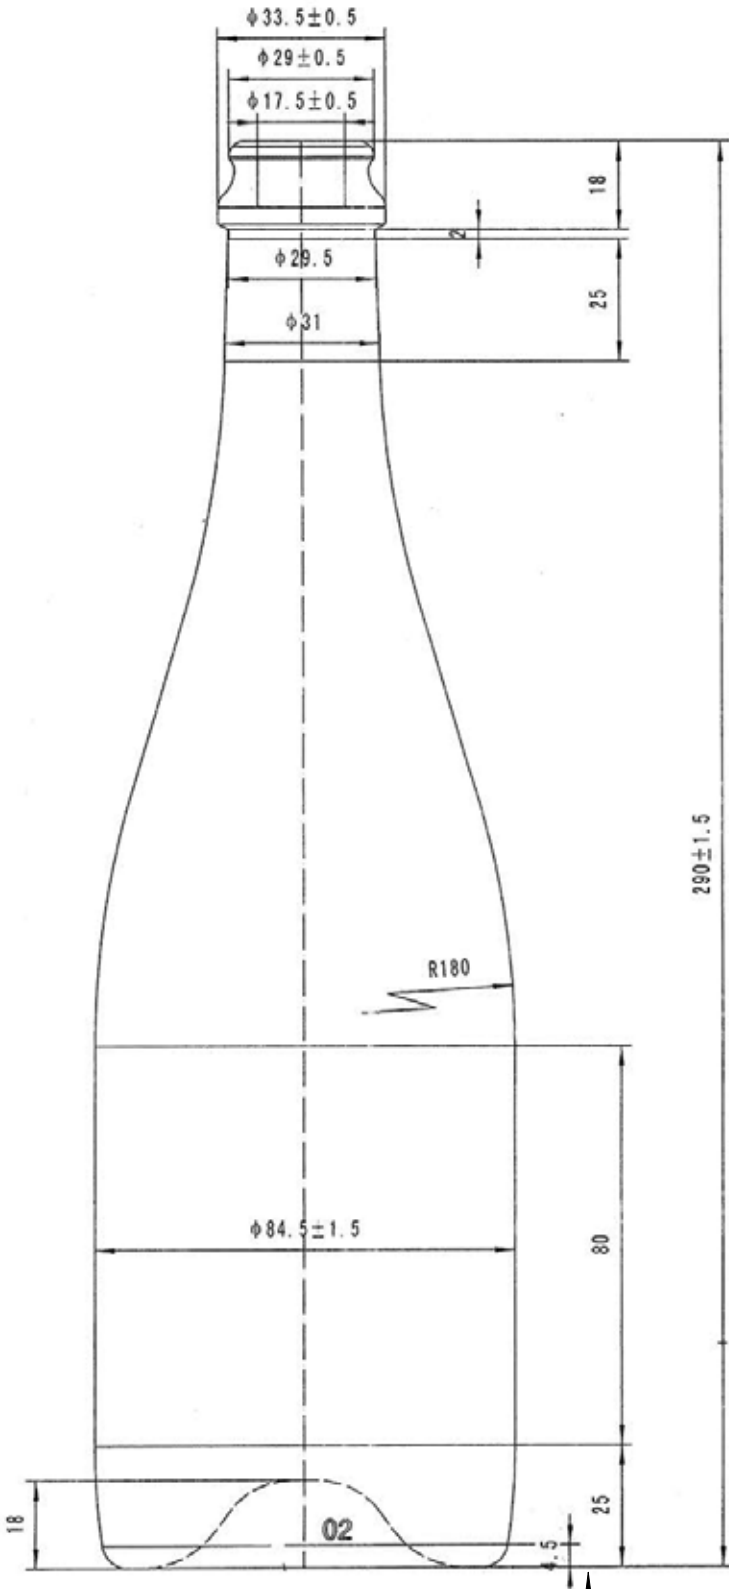

Orpheus

Champaign / Medium Punt / Crown

IN STOCK

- Size:** 750ml
- Weight:** 580g
- Height:** 290mm
- Max Width:** 85mm
- Label Height:** 80mm
- Finish:** Crown
- Type:** W106