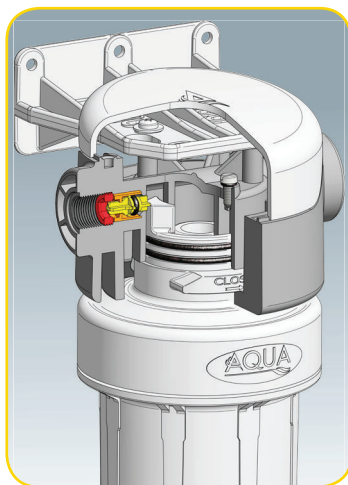

SIRIO FAST NEW!

made in italy

Contenitore per cartucce serie Sirio Fast vaso opaco bianco
Sirio Fast filter cartridge housing with opaque white sump

Codice Code	Modello Model	Altezza Height	Ingresso/ Uscita (d) Inlet/ Outlet (d)	Inseri ottone Brass inserts	Dimensioni axbxc (mm) Dimensions axbxc (mm)	Confezione multipla Multipack		
						Quantità Quantity	Kg Kg	axbxc (mm) axbxc (mm)
A1081000	SIRIO FAST	5"	3/8" J.G.	-	140X266X146	12	12,84	570X360X450
A1081010	SIRIO FAST	9" 3/4			140X387X146	12	15,80	570X430X440
A1081030	SIRIO FAST	5"	3/8" F-GAS	-	140X266X146	12	12,84	570X360X450
A1081040	SIRIO FAST	9" 3/4			140X387X146	12	15,80	570X430X440
A1081060	SIRIO FAST	5"	1/2" F-GAS	✓	140X266X146	12	12,84	570X360X450
A1081070	SIRIO FAST	9" 3/4			140X387X146	12	15,80	570X430X440
A1081080	SIRIO FAST	20"	3/4" F-GAS	✓	140X647X146	6	10,80	640X700X350
A1081090	SIRIO FAST	5"			140X266X146	12	12,84	570X360X450
A1081100	SIRIO FAST	9" 3/4	1" F-GAS	✓	140X387X146	12	15,80	570X430X440
A1081110	SIRIO FAST	20"			140X647X146	6	10,80	640X700X350
A1081120	SIRIO FAST	5"	1" F-GAS	✓	140X266X146	12	12,84	570X360X450
A1081130	SIRIO FAST	9" 3/4			140X387X146	12	15,80	570X430X440
A1081140	SIRIO FAST	20"			140X647X146	6	10,80	640X700X350

Attacco a baionetta/Bayonet fitting

OPTIONAL: valvola di non ritorno per versione 3/8"
Non-return valve for 3/8" INLET/OUTLET model

N°2 chiavi incluse/N°2 keys included

Staffa con attacco reversibile inclusa
Reversible key included

DESCRIZIONE/DESCRIPTION

Contenitore per cartucce serie Sirio Fast, testa e vaso in PP caricato bianco con o senza inserto in ottone.
Sirio Fast filter cartridge housings, PP white housing and sump and with or without brass inserts.