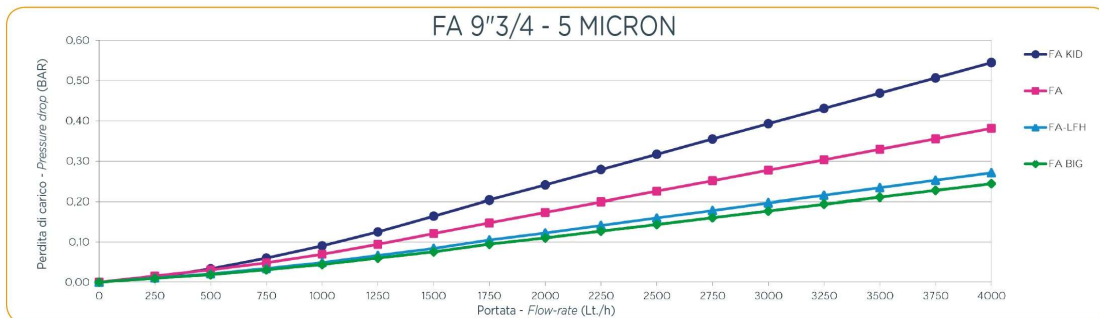

FA Wound

i DESCRIPTION

Aqua Polypropylene wound cartridges are part of the depth and deforming cartridge series. They are manufactured using only 100% pure non-toxic polypropylene yarn. This series offers an excellent ratio between cost/quality, even though usually referred to as “economic-type” they are manufactured so as to guarantee a high nominal filtration level.

WOUND CARTRIDGE OPEN-END WASH – OIL RESIDUAL 0,2%

This yarn is manufactured using machinery that allows a shorter production period and therefore a more economically priced product. The raw material used for this product is exactly the same as the Wash Carded type. The only difference is that it is not carded after the process of extrusion & twist but simple manufactured around a BCF (by extrusion spun yarn) making it compact and uniform. Although less compact than the carded one, it still yields a satisfying filtration performance at lower costs. Amongst the inconveniences of this cartridge is that at the beginning of use it creates a small amount of foam that after a short period will disappear. Even if the foam is non-toxic, in certain applications it could cause minor problems to the post-filtration unit. Therefore it is important to know were such cartridge will be applied to avoid any inconvenience. The inside core of the filter is rigid and in Polypropylene which guarantees stability. The lengths range

TECHNICAL FEATURES

Characteristic	FA	FA AQUA BIG
Raw material	100% PP	100% PP
Core	100% PP	100% PP
Outer cage	-	-
End caps	DOE	DOE
O-Ring/Gasket	-	-
Length (a)	4"-5"-7"-9"-10"-20"-30"-40"	9"-20"-30"
Inner diameter (b)mm	28	28-38
Outer diameter (c)mm	61	114
Micron rating	1/3/5/10/20/ 30/ 50/100	1/5/10/20/ 50/100
Efficiency	80%	80%
Max working pressure	8 BAR	8 BAR
Max differential pressure	0,8 BAR	0,8 BAR
Max working temperature	50°C	50°C