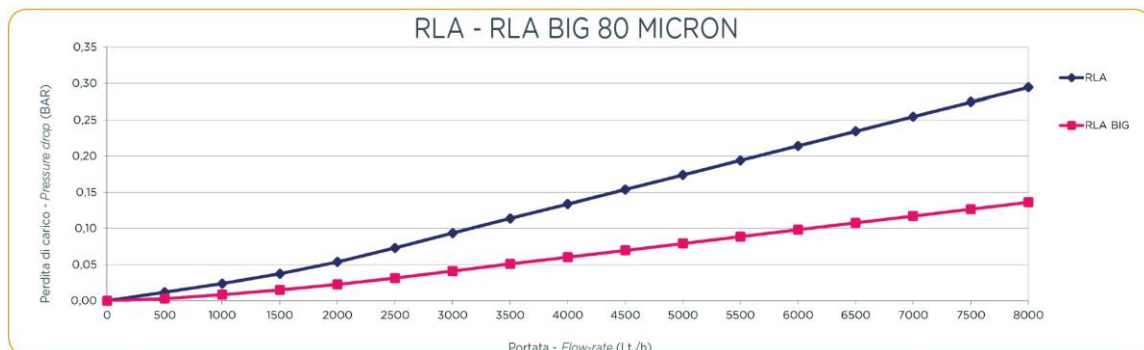

RL-RLA Line

i DESCRIPTION

The washable Net Cartridges are called surface cartridges and have a non-deforming structure. The inside core is manufactured using Talc Filled Polypropylene and a nylon net is welded.

The homogenous Net has physical and mechanical characteristics. The square mesh allows a uniform flow along all the surface of the cartridge itself thus minimizes the possibility of clogging.

Manufactured using monofilament fibres that enable uniform openings it also allows an accurate capacity of filtration while avoiding pressure drop.

Also thanks to its smooth surface it is very easy to wash and non shedding. The washable net cartridges give a nominal filtration with efficiency of 80%. When properly utilized, they can be used over and over again maintaining a constant efficiency.

The available lengths range from 5" to 20" and the microns range from a minimum of 90 micron upwards. All in compliance to EC regulations.

The washable net cartridge is ideal for:

- Suspended Solids
- Sand
- Slime
- Rust

g TECHNICAL FEATURES

Characteristic	RLA	RLA Aqua Big
Raw material	PA	PA
Core	-	-
Outer cage	PP	PP
End caps	DOE-PP	DOE-PP
O-Ring/Gasket	SEBS	SEBS
Length (a)	5"-7"-9¼"-20"	5"9¼"-20"-30"
Inner diameter (b)mm	27	27
Inner diameter (d)mm	27-38	36
Outer diameter (c)mm	65	115
Micron rating	80-250-430	80-250
Efficiency	80%	80%
Max working pressure	8 BAR	8 BAR
Max differential pressure	0,8 BAR	0,8 BAR
Max working temperature	50°C	50°C