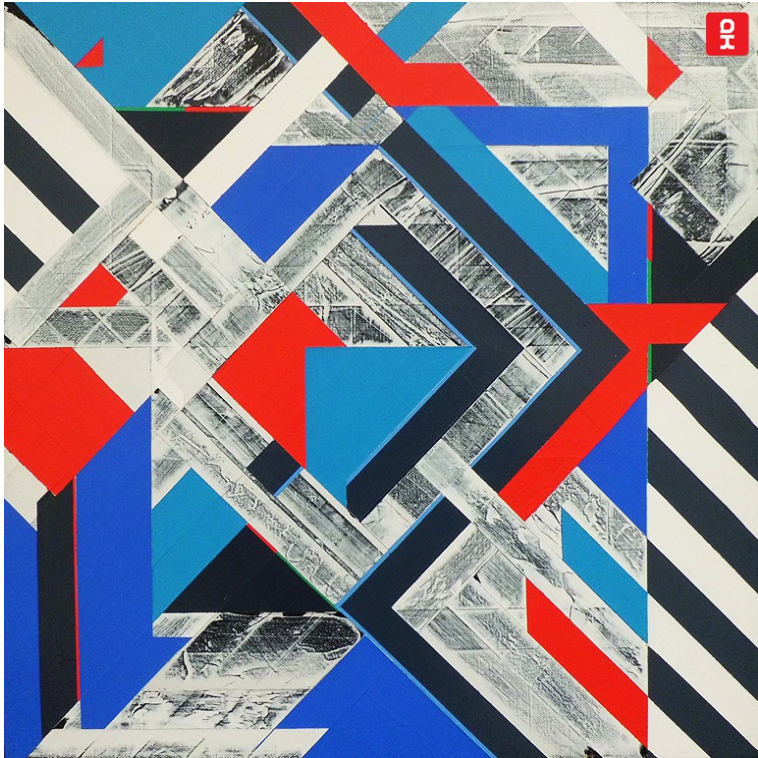

'Untitled'
2015
Acrylic on Canvas
50cm x 50cm

Alexi K