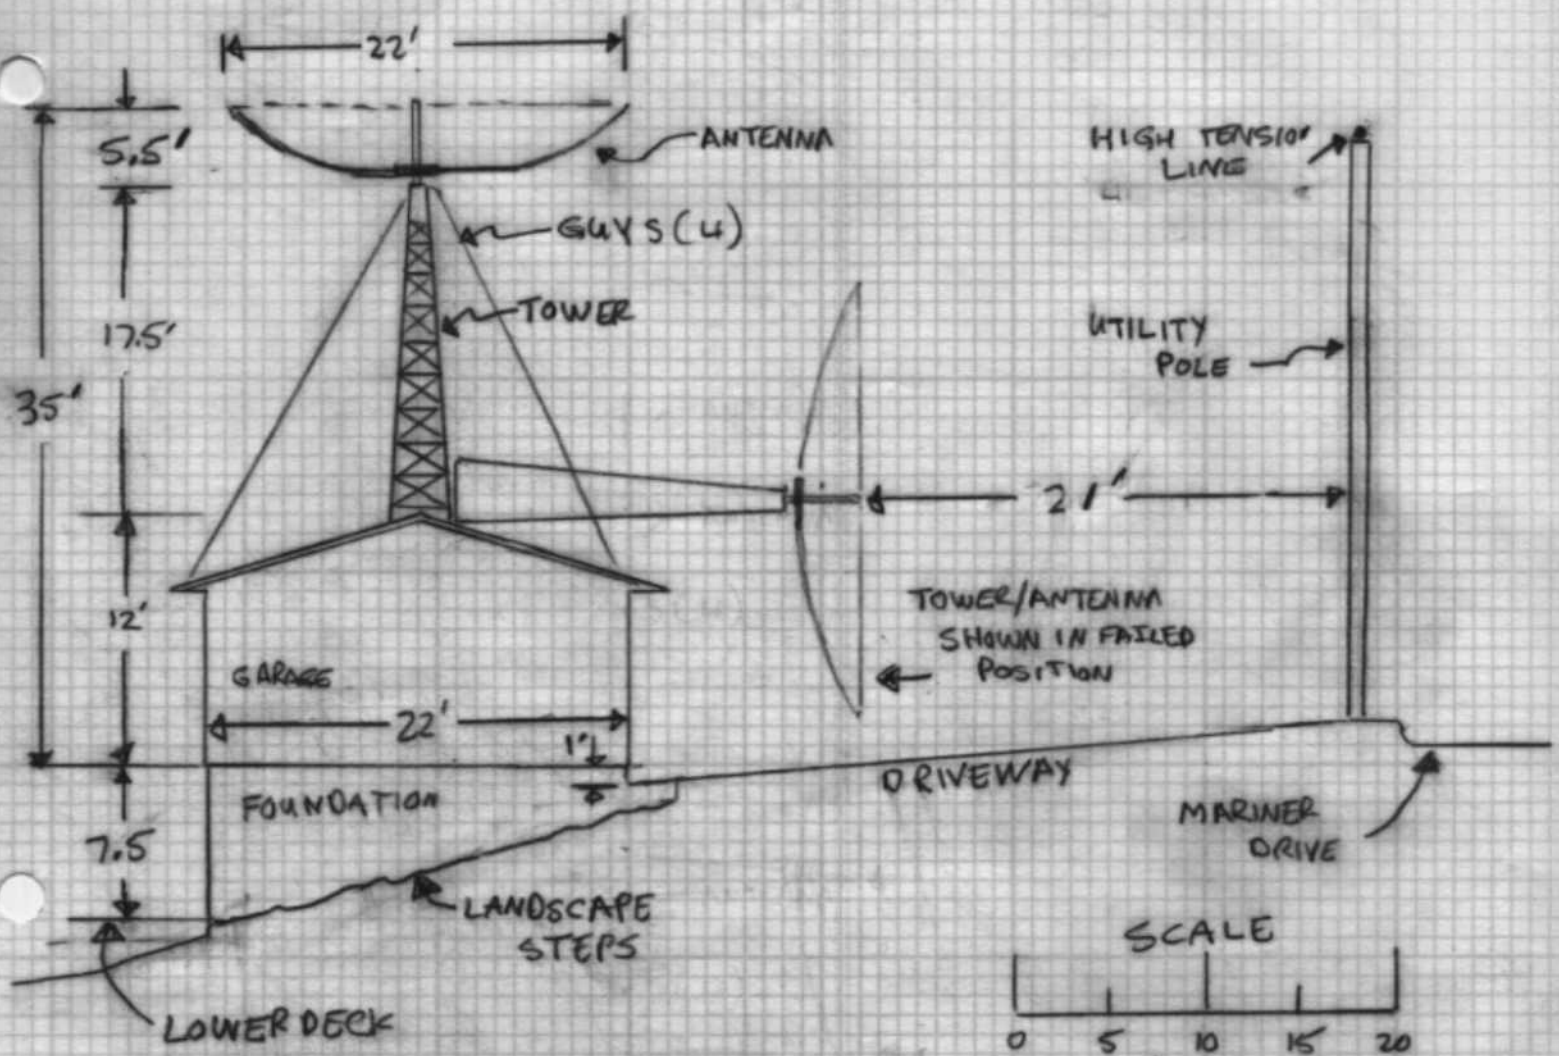

↑ TO FISH LAKE

LOT LINE

ANTENNA MOUNTED ON TOWER (11' RAD (US))

ROOF TOWER

UTILITY POLE

MARINER DRIVE

UTILITY POLE

NORTH

SCALE

PLOT PLAN

AMATEUR RADIO TOWER

17528 MARINER DRIVE

APR 3, 2010

FRONT ELEVATION  
 AMATEUR RADIO TOWER  
 7528 MARINER DRIVE  
 APR 3, 2010

TREES

SIDE ELEVATION (NORTH SIDE)  
 AMATEUR RADIO TOWER  
 7528 MARINER DRIVE  
 APRIL 3, 2010