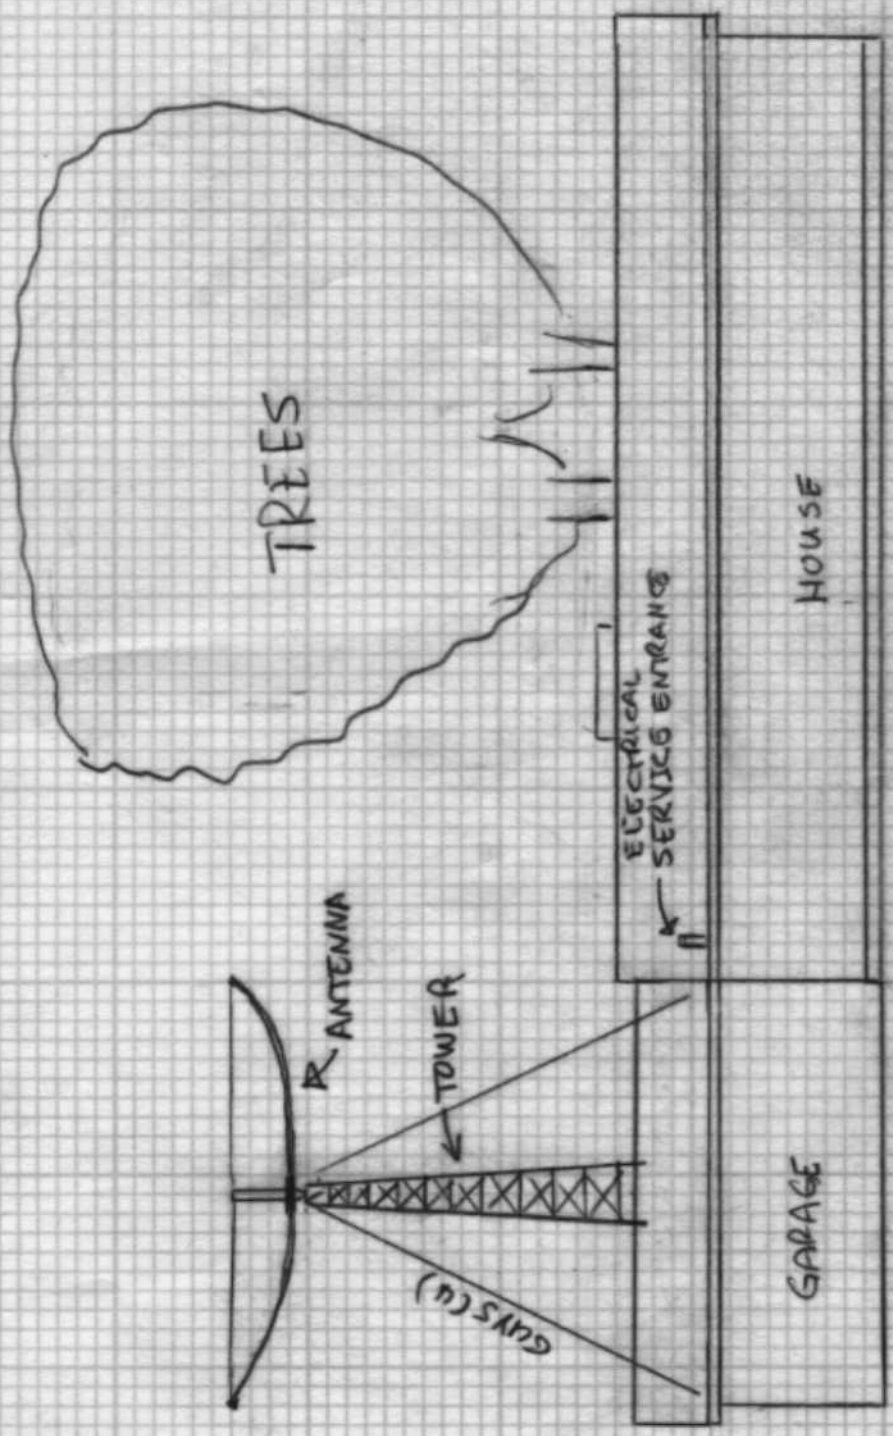

↑ TO FISH LAKE

LOT LINE

ANTENNA MOUNTED ON TOWER (11' RAD (US))

ROOF TOWER

UTILITY POLE

MARINER DRIVE

UTILITY POLE

NORTH

SCALE

PLOT PLAN

AMATEUR RADIO TOWER

17528 MARINER DRIVE

APR 3, 2010

FRONT ELEVATION  
 AMATEUR RADIO TOWER  
 7528 MARINER DRIVE  
 APR 3, 2010

TREES

SIDE ELEVATION (NORTH SIDE)  
 AMATEUR RADIO TOWER  
 7528 MARINER DRIVE  
 APRIL 3, 2010