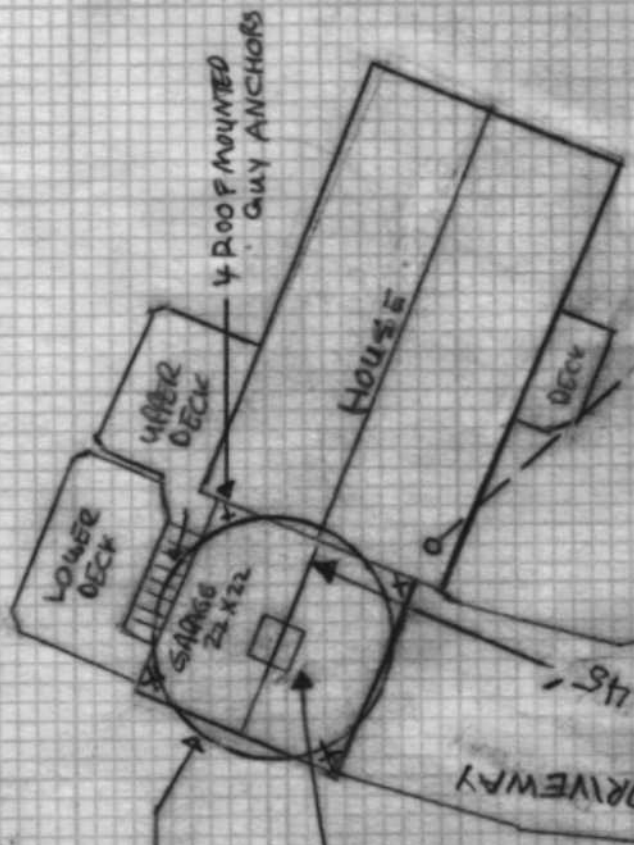

↑ TO FISH LAKE

LOT LINE

ANTENNA MOUNTED ON TOWER (11' RAD (US))

ROOF TOWER

UTILITY POLE

MARINER DRIVE

UTILITY POLE

NORTH

SCALE

PLOT PLAN

AMATEUR RADIO TOWER

17528 MARINER DRIVE

APR 3, 2010

FRONT ELEVATION  
 AMATEUR RADIO TOWER  
 7528 MARINER DRIVE  
 APR 3, 2010

TREES

SIDE ELEVATION (NORTH SIDE)  
 AMATEUR RADIO TOWER  
 7528 MARINER DRIVE  
 APRIL 3, 2010