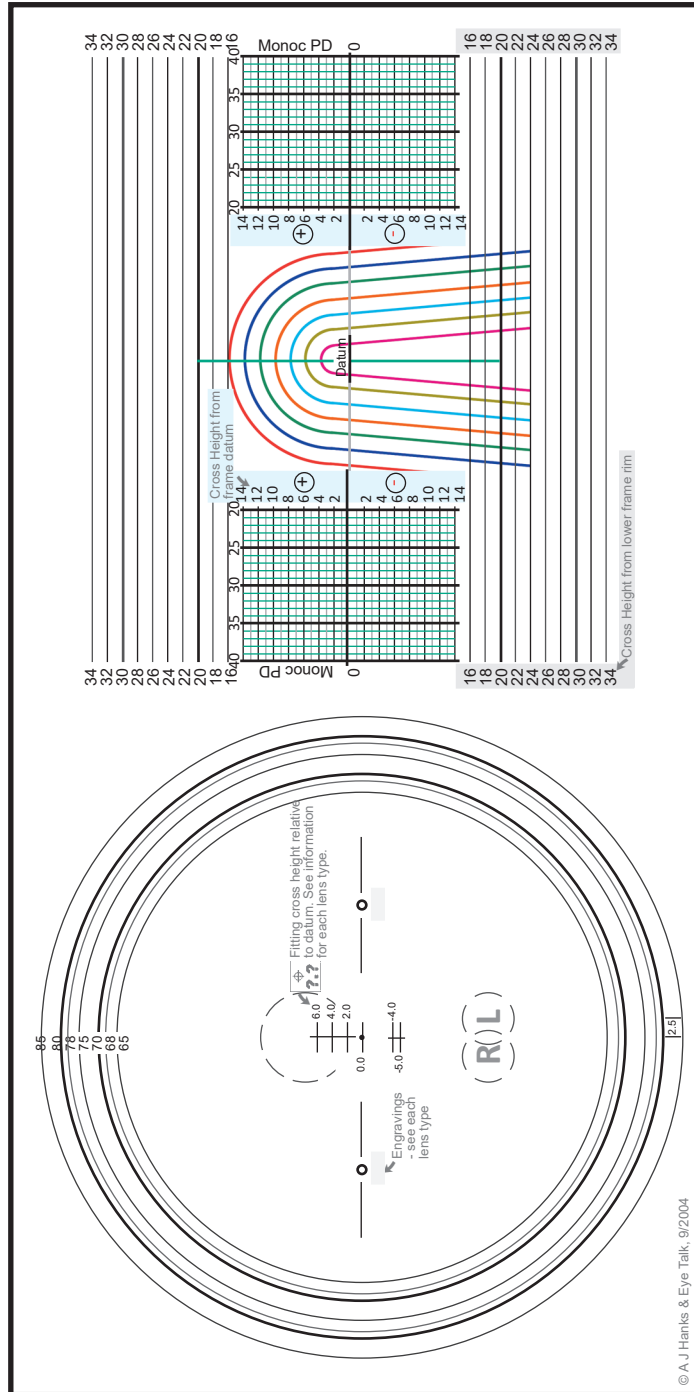

Lens Layout Chart

Universal chart for lens centration, layout and cut-out.