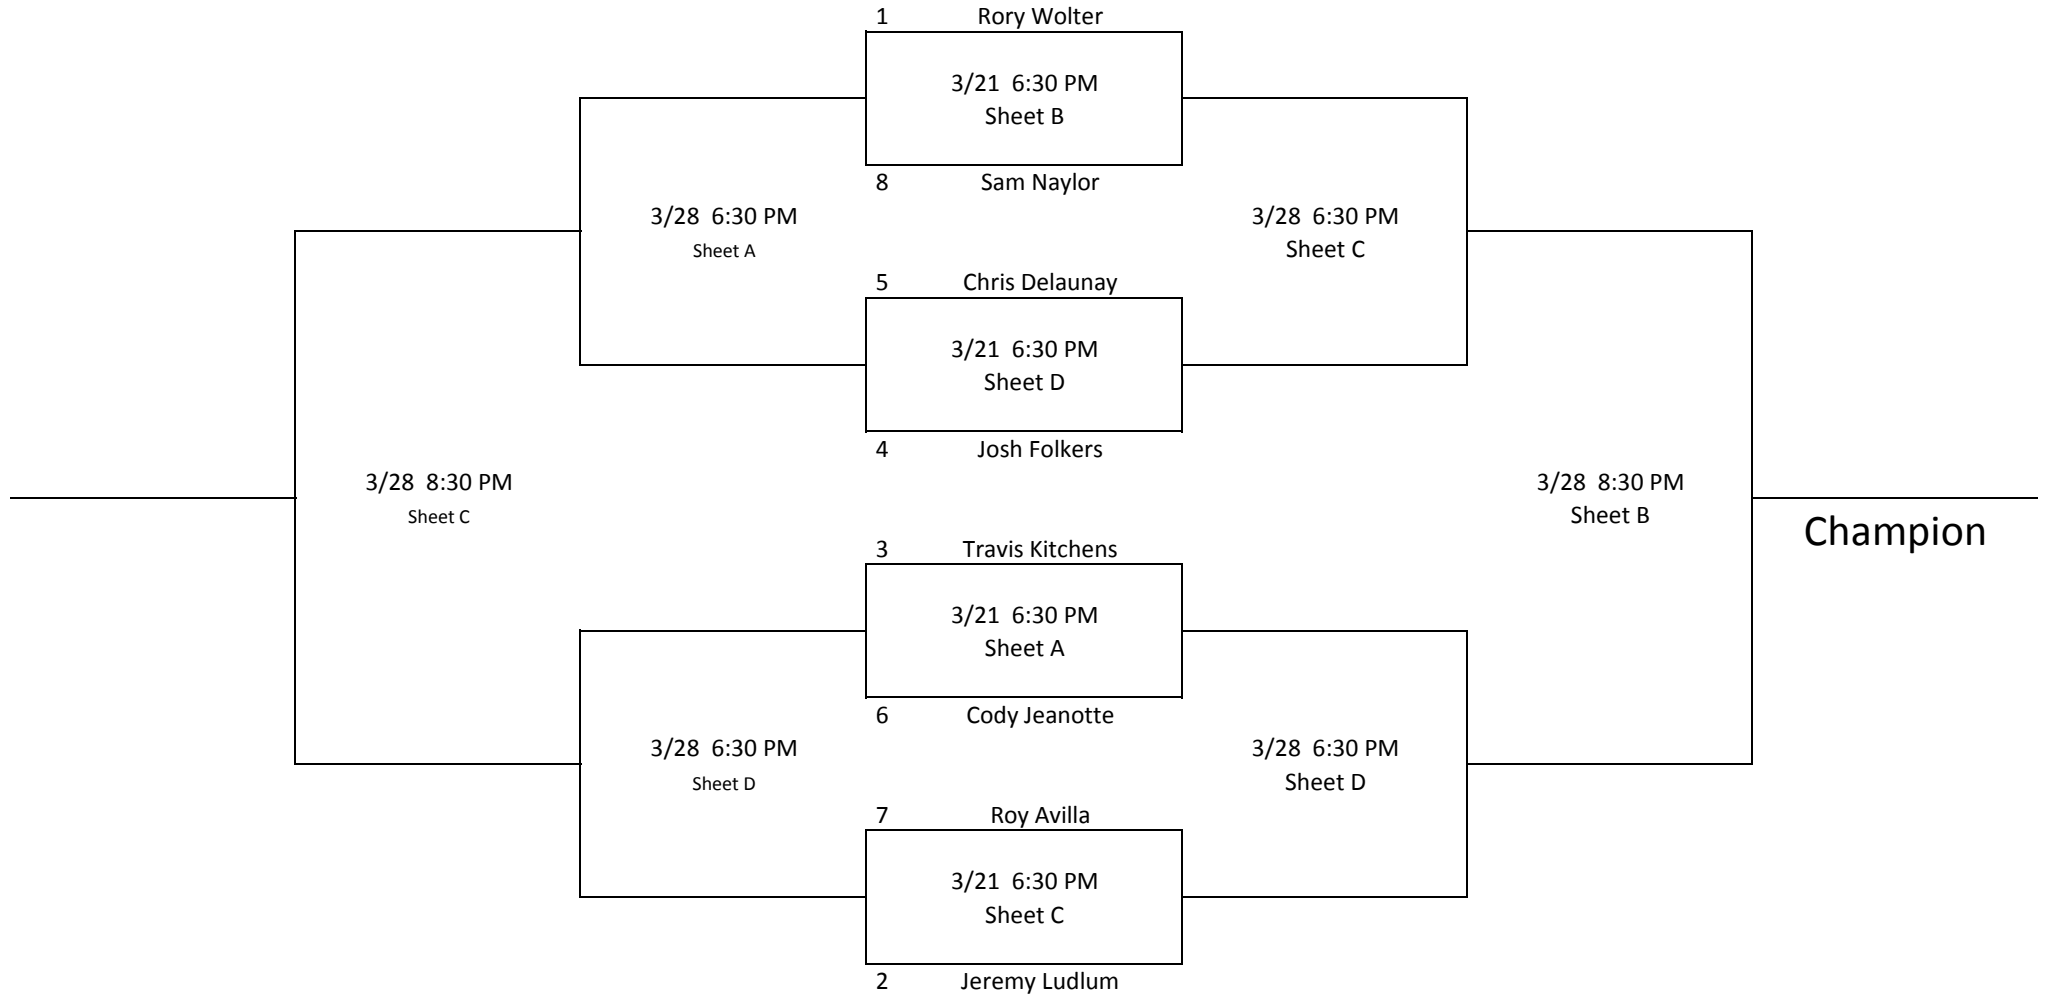

## Thursday Night Men's League

|              | Wins | Losses | Pct.   |
|--------------|------|--------|--------|
| R. Wolter    | 9    | 1      | 90.00% |
| J. Ludlum    | 7    | 3      | 70.00% |
| J. Folkers   | 6    | 4      | 60.00% |
| T. Kitchens  | 6    | 4      | 60.00% |
| C. Delaunay  | 5    | 5      | 50.00% |
| C. Jeanotte  | 4    | 5      | 44.44% |
| R. Avilla    | 3    | 6      | 33.33% |
| M. Alexander | 2    | 8      | 20.00% |
| S. Naylor    | 2    | 8      | 20.00% |

## 2018/2019 Thursday Men's League

|   |              | Rank | 1/3 | 1/10 | 1/17 | 1/24 | 1/31 | Rank | 2/7 | 2/14 | 2/21 | Rank | 2/28 | 3/7 | 3/14 |  |  |  |
|---|--------------|------|-----|------|------|------|------|------|-----|------|------|------|------|-----|------|--|--|--|
| 1 | T. Kitchens  | A    | W   | L    | L    | W    | W    | A    | -   | L    | W    | A    | W    | L   | W    |  |  |  |
| 2 | J. Ludlum    | B    | L   | W    | W    | W    | L    | B    | W   | -    | W    | B    | W    | W   | L    |  |  |  |
| 3 | R. Wolter    | B    | W   | W    | L    | W    | W    | B    | W   | W    | -    | B    | W    | W   | W    |  |  |  |
| 4 | C. Delaunay  | D    | L   | W    | W    | L    | L    | D    | W   | L    | L    | D    | -    | W   | W    |  |  |  |
| 5 | C. Jeanotte  | D    | -   | W    | L    | L    | W    | D    | W   | W    | L    | D    | L    | -   | L    |  |  |  |
| 6 | R. Avilla    | D    | W   | L    | W    | -    | L    | D    | L   | W    | L    | D    | L    | L   | -    |  |  |  |
| 7 | S. Naylor    | D    | L   | L    | -    | L    | W    | D    | L   | L    | L    | D    | L    | L   | W    |  |  |  |
| 8 | M. Alexander | D    | W   | -    | L    | L    | L    | D    | L   | L    | W    | D    | L    | L   | L    |  |  |  |
| 9 | J. Folkers   | D    | L   | L    | W    | W    | -    | D    | L   | W    | W    | D    | W    | W   | L    |  |  |  |