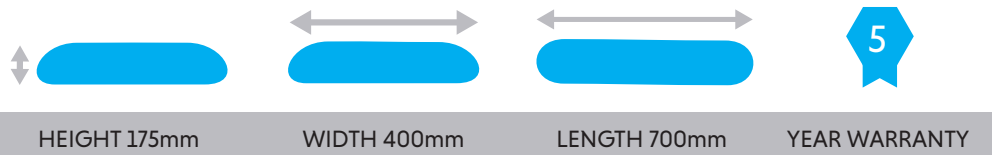

### Lo Profile

A pillow with all the traditional benefits and comfort of latex

Unique ventilation holes allow better air circulation

Lower profile for most sleepers

100% NATURAL LATEX

Fabric outer subject to change without notice  
All sizes accurate within 15mm