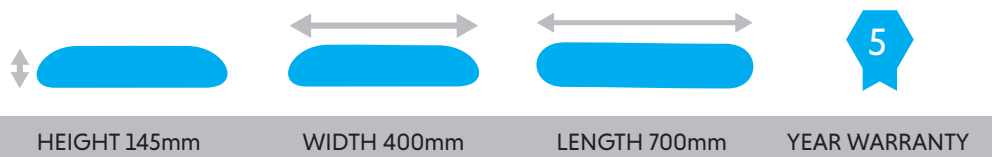

### Lo Profile

A pillow with all the traditional benefits and comfort of latex

Unique ventilation holes allow better air circulation

Lower profile for most sleepers

100% NATURAL LATEX

Fabric outer subject to change without notice  
All sizes accurate within 15mm