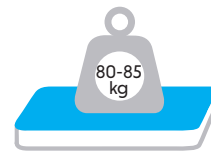

DENSITY

YEAR WARRANTY