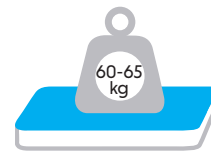

NATURA SOFT

Using a combination of organic natural latex, luxurious wool and cotton/bamboo ticking gives you the best natural sleep in New Zealand. Natura Sleep is naturally healthy, protecting you from dust mites, mould, bacteria and algae. The one-sided mattress design means there is no need to turn and partner disturbance is minimised.

CERTIFIED NATURAL ORGANIC

NATURAL BAMBOO

NEW ZEALAND WOOL

EDGE 2 EDGE SUPPORT

225mm HIGH

DENSITY

YEAR WARRANTY