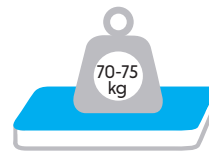

KING

1800x2030

SUPER KING

Sizes in mm, weight in kg – deviations in sizes and weight (15mm and 1.5kg are possible)

CERTIFIED NATURAL ORGANIC

NATURAL BAMBOO

NEW ZEALAND WOOL

EDGE 2 EDGE SUPPORT

225mm HIGH

DENSITY

YEAR WARRANTY

900x1900

SINGLE

1070x2030

KING SINGLE

1350x1900

DOUBLE

1520x2030

QUEEN

1650x2030