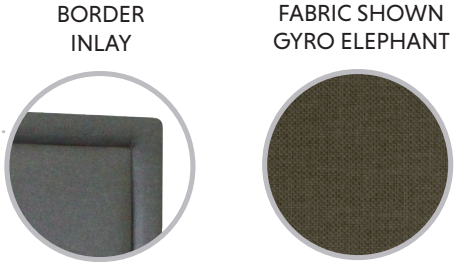

Distinction
HEADBOARD & BEDFRAME SETS

Luxury Headboard & Bedframe Sets

Another stunning collection from

 **SLEEPSYSTEMSNZ**
INNOVATORS IN SLEEP

Luxury Headboard & Bedframe Sets

ESTATE

Relax in style with the Estate upholstered headboard. It has a simple, clean-lined silhouette with border and inlay. This border upholstered headboard is a simple way to update the décor in your bedroom.

The Distinction range is available in any Warwick fabric.

1230mm HIGH

YEAR WARRANTY

HAND CRAFTED

1625mm	1765mm	1925mm	2095mm
QUEEN	KING	SUPER KING	CALIFORNIAN KING

Sizes in mm, weight in kg – deviations in sizes and weight (15mm and 1.5kg are possible)

SCALLOPED CORNERS

FABRIC SHOWN GYRO PUMICE

1245mm TO SHOULDER

YEAR WARRANTY

HAND CRAFTED

Sizes in mm, weight in kg – deviations in sizes and weight (15mm and 1.5kg are possible)

TUDOR

Add a touch of class to your bedroom with this Tudor headboard. Classic and sleek in design, this headboard is well constructed with thick padding and a beautiful nail-head trim. A perfect addition to many room designs. The Distinction range is available in any Warwick fabric.