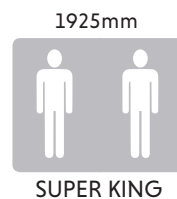

The Distinction range is available in any Warwick fabric.

1230mm HIGH

YEAR WARRANTY

HAND CRAFTED

1625mm	1765mm	1925mm	2095mm
QUEEN	KING	SUPER KING	CALIFORNIAN KING

Sizes in mm, weight in kg – deviations in sizes and weight (15mm and 1.5kg are possible)

SCALLOPED CORNERS

FABRIC SHOWN GYRO PUMICE

1245mm TO SHOULDER

YEAR WARRANTY

HAND CRAFTED

Sizes in mm, weight in kg – deviations in sizes and weight (15mm and 1.5kg are possible)

TUDOR

Add a touch of class to your bedroom with this Tudor headboard. Classic and sleek in design, this headboard is well constructed with thick padding and a beautiful nail-head trim. A perfect addition to many room designs. The Distinction range is available in any Warwick fabric.

The Distinction range is available in any Warwick fabric.

HAND CRAFTED

1625mm	1765mm	1925mm	2095mm
QUEEN	KING	SUPER KING	CALIFORNIAN KING

Sizes in mm, weight in kg – deviations in sizes and weight (15mm and 1.5kg are possible)

1925x2100mm

SUPER KING

2095x2100mm

CALIFORNIAN KING

Sizes in mm, weight in kg – deviations in sizes and weight (15mm and 1.5kg are possible)