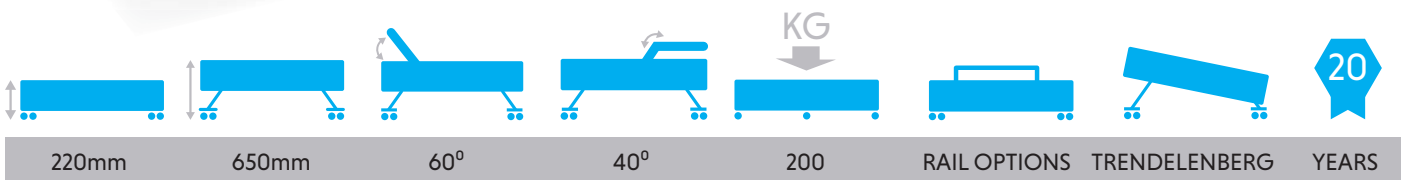

Companion beds are available for Long Single and King Single. Recommended by Occupational Therapists in NZ and Australia.

NZ'S BEST
HOMECARE
BED

WALL MOUNTED
HEADBOARDS
AVAILABLE

SIDE RAILS
AVAILABLE

COMPANION
BEDS AVAILABLE

FABRIC OPTIONS

BATTERY BACKUP*

*optional

900x2030

LONG SINGLE

1070x2030

KING SINGLE

1350x1900

DOUBLE

1520x2030

QUEEN

Sizes in mm, weight in kg – deviations in sizes and weight (15mm, 1.5kg and 1.5° are possible)

sleepsystems.co.nz | 0800 143 922

Another stunning collection from

SLEEPSYSTEMSNZ
INNOVATORS IN SLEEP