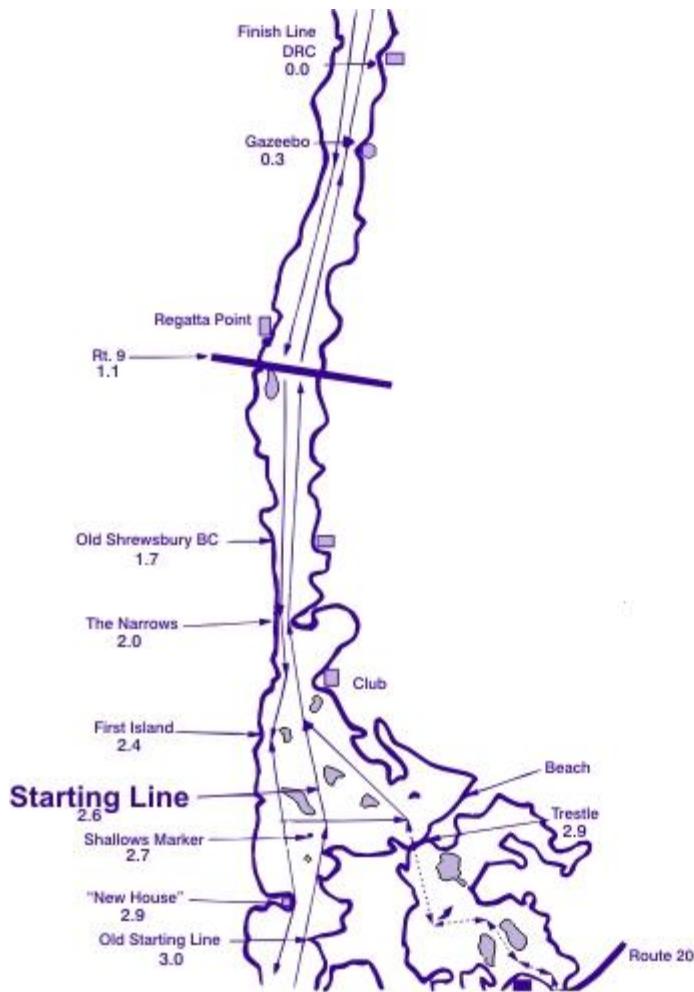

The full regatta schedule, list of entrants are, and results will be, available on:

https://www.regattacentral.com/regatta/events/?job_id=5266&org_id=0

Parking for Regatta:

Spectator parking is available at Shrewsbury High School (64 Holden St., Shrewsbury, MA). A shuttle bus will run to the DRC. A donation to defer cost of the shuttle bus is kindly requested by race organizers.

Police will restrict parking on North Quinsigamond Ave.

Race Course Map:

Sculling & Novice events are 2.0 miles. Varsity sweep events are 2.5 miles.

Lake Quinsigamond

Worcester, MA