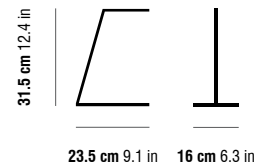

structure materials
Chrome Plate | Brass |
Copper Plate | RAL colors

bulbs
LED | 2700K | 4W