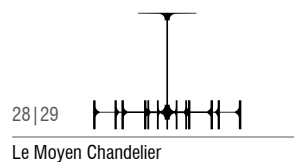

LES CHANDELIERS

When the theaters are empty, the details make the scene.

This impressive sculptural aesthetics blended with his lighting technology, generates the gloss beauty of this hand made tailored design masterpiece.