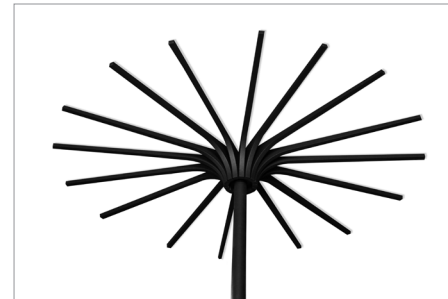

LE PETIT CHANDELIER

LE PETIT CHANDELIER

structure materials
Chrome Plate | Brass | Copper Plate | RAL colors

tubular shade
Carrara Marble | Nero Marquina | Bronze Armani |
Marron Imperador Dark | Ruivina |
Chrome Plate | Brass | Copper Plate | RAL colors

bulbs
LED | G9 | 2700K | 4W