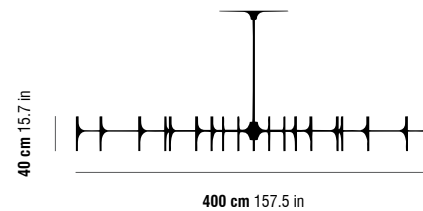

LE GRAND CHANDELIER

LE GRAND CHANDELIER

structure materials
Chrome Plate | Brass | Copper Plate | RAL colors

tubular shade
Carrara Marble | Nero Marquina | Bronze Armani |
Marron Imperador Dark | Ruivina |
Chrome Plate | Brass | Copper Plate | RAL colors

bulbs
LED | G9 | 2700K | 4W