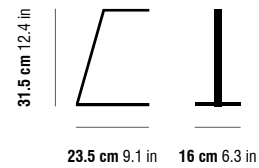

structure materials
Chrome Plate | Brass |
Copper Plate | RAL colors

bulbs
LED | 2700K | 4W