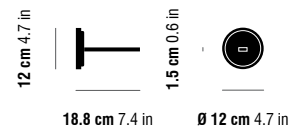

structure materials
Chrome Plate | Brass |
Copper Plate | RAL colors

bulbs
LED | 2700K | 4W