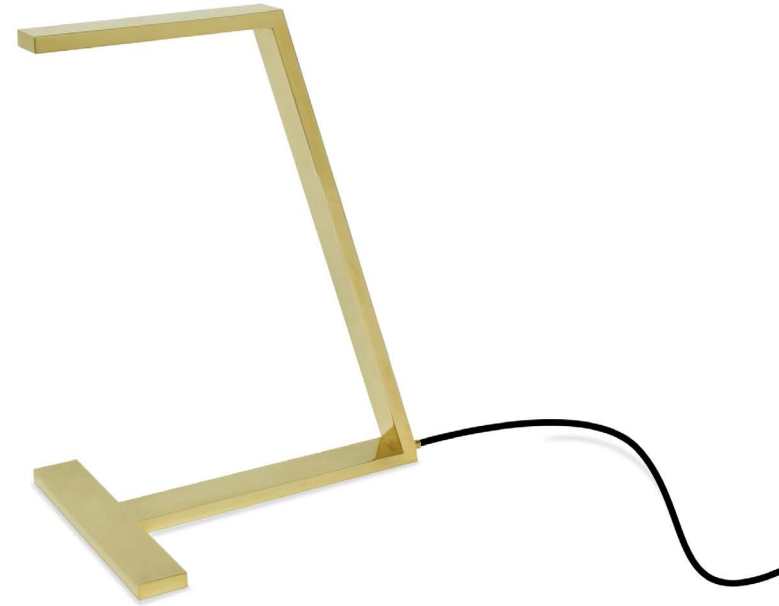

# SHADOW DESK

**SHADOW DESK**

structure materials  
 Chrome Plate | Brass |  
 Copper Plate | RAL colors

bulbs  
 LED | G9 | 2700K | 4W

# CUBIC DESK

**CUBIC DESK**

structure materials  
 Chrome Plate | Brass |  
 Copper Plate | RAL colors

bulbs  
 LED | 2700K | 4W

# LEAF DESK

LEAF DESK

structure materials  
 Chrome Plate | Brass |  
 Copper Plate | RAL colors

bulbs  
 LED | 2700K | 4W