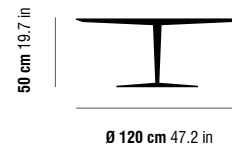

LIVING TABLE

WIRE LIVING

structure materials
Steel | Brass | Golden Plate | Copper Plate | RAL colors

tableboard materials
Palissandro | Ebony | Mutene | Iron Wood |
Walnut | Sucupira | Marquetry |
Carrara Marble | Nero Marquina | Bronze Armani | Marron Imperador
Dark | Ruivina | Renaissance | Green Bamboo | Black & Gold