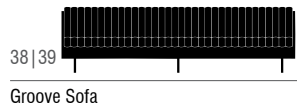

Groove Armchair

38 | 39

Groove Sofa