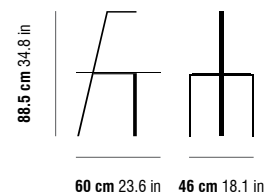

LEAF TABLE

structure materials
Chrome Plate | Brass | Copper Plate | RAL colors

tableboard materials
Marquetry | Palissandro | Ebony | Mutene | Iron Wood |
Walnut | Richmond Plum | Sucupira |
Carrara Marble | Nero Marquina | Bronze Armani |
Marron Imperador Dark | Ruivina | Rosso Laguna

bulbs
LED | G9 | 2700K | 4W