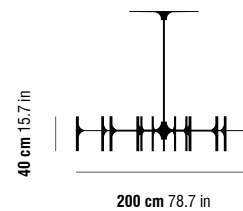

structure materials
Chrome Plate | Brass | Copper Plate | RAL colors

tubular shade
Carrara Marble | Nero Marquina | Bronze Armani |
Marron Imperador Dark | Ruivina |
Chrome Plate | Brass | Copper Plate | RAL colors

bulbs
LED | G9 | 2700K | 4W