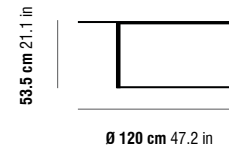

LIVING TABLE

YPSILON LIVING

structure materials
Steel | Brass | Golden Plate | Copper Plate | RAL colors

tableboard materials
Marquetry | Palissandro | Ebony | Mutene |
Iron Wood | Walnut | Sucupira |
Carrara Marble | Nero Marquina | Bronze Armani |
Marron Imperador Dark | Ruivina | Renaissance |
Green Bamboo | Black & Gold