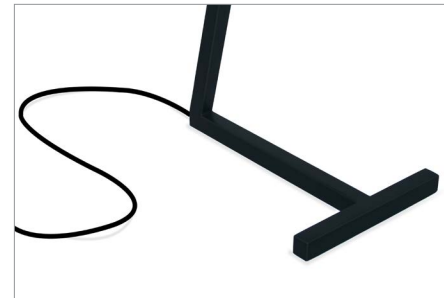

CUBIC DESK

CUBIC DESK

structure materials
Chrome Plate | Brass |
Copper Plate | RAL colors

bulbs
LED | 2700K | 4W