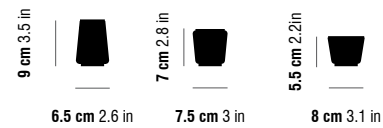

structure materials
Chrome Plate | Brass |
Copper Plate | RAL colors