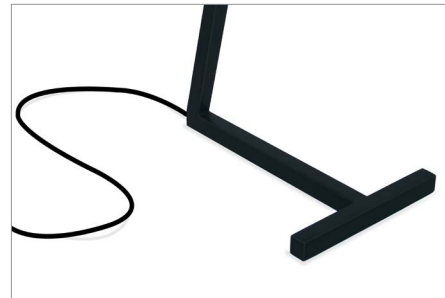

SHADOW DESK

SHADOW DESK

structure materials
Chrome Plate | Brass |
Copper Plate | RAL colors

bulbs
LED | G9 | 2700K | 4W