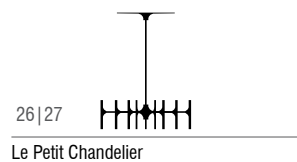

LES CHANDELIERS

When the theaters are empty, the details make the scene.

This impressive sculptural aesthetics blended with his lighting technology, generates the gloss beauty of this hand made tailored design masterpiece.