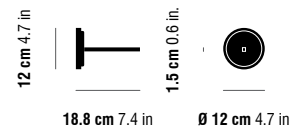

structure materials
Chrome Plate | Brass |
Copper Plate | RAL colors

bulbs
LED | 2700K | 4W