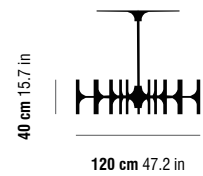

LE PETIT CHANDELIER

LE PETIT CHANDELIER

structure materials
Chrome Plate | Brass | Copper Plate | RAL colors

tubular shade
Carrara Marble | Nero Marquina | Bronze Armani |
Marron Imperador Dark | Ruivina |
Chrome Plate | Brass | Copper Plate | RAL colors

bulbs
LED | G9 | 2700K | 4W