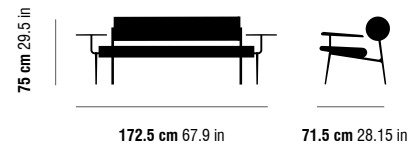

# RULLE ARMCHAIR

**RULLE ARMCHAIR**

75 cm 29.5 in

Ø 120 cm 47.2 in

Ø 120 cm 47.2 in

structure materials  
Steel | Brass | Golden Plate | Copper Plate | RAL colors

upholstery  
Eco Leather

50 | 51