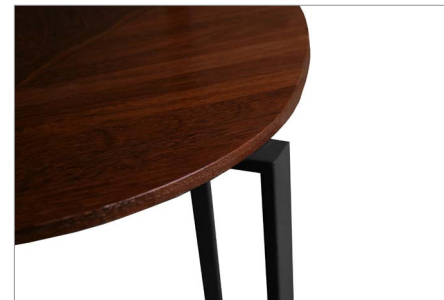

LEAF TABLE

LEAF TABLE

structure materials
Chrome Plate | Brass | Copper Plate | RAL colors

tableboard materials
Marquetry | Palissandro | Ebony | Mutene | Iron Wood |
Walnut | Richmond Plum | Sucupira |
Carrara Marble | Nero Marquina | Bronze Armani |
Marron Imperador Dark | Ruivina | Rosso Laguna

bulbs
LED | G9 | 2700K | 4W