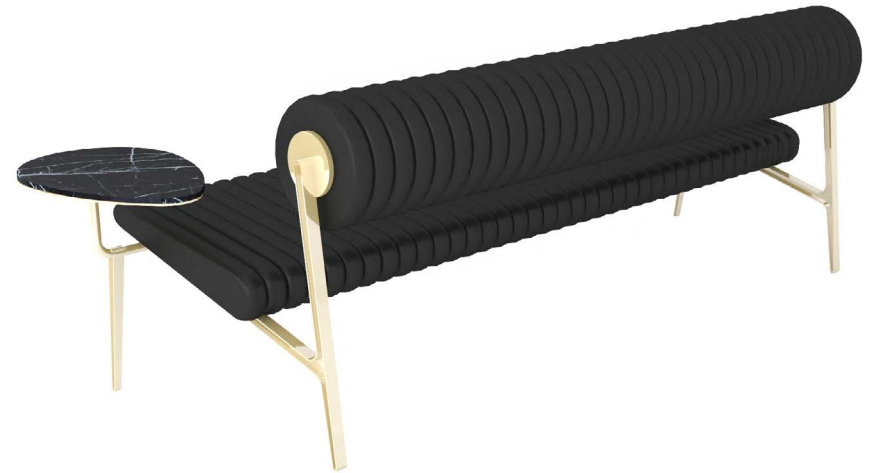

RULLE SOFA

RULLE SOFA

structure materials
Steel | Brass | Golden Plate | Copper Plate | RAL colors

upholstery
Eco Leather

side tray
Palissandro | Iron Wood | Sucupira | Satin Olive |
Carrara Marble | Nero Marquina | Bronze Armani |
Marron Imperador Dark | Ruivina | Green Bamboo | Black and Gold