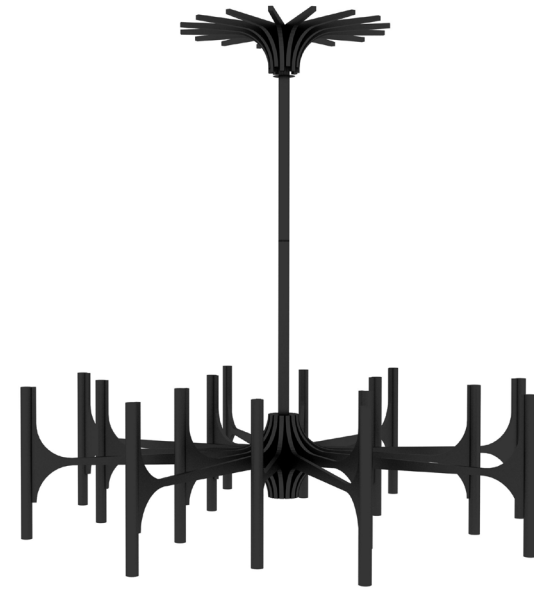

LE PETIT CHANDELIER

LE PETIT CHANDELIER

structure materials
Chrome Plate | Brass | Copper Plate | RAL colors

tubular shade
Carrara Marble | Nero Marquina | Bronze Armani |
Marron Imperador Dark | Ruivina |
Chrome Plate | Brass | Copper Plate | RAL colors

bulbs
LED | G9 | 2700K | 4W