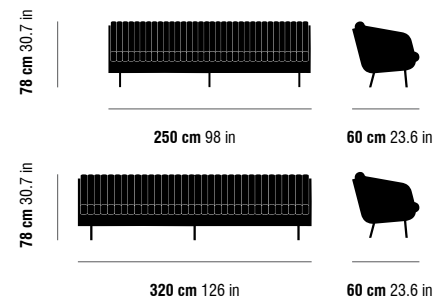

structure materials
Palissandro | Ebony | Mutene |
Iron Wood | Walnut | Sucupira | Marquetry

upholstery
Eco Leather

legs
Steel | Brass | Golden Plate | Copper Plate | RAL colors