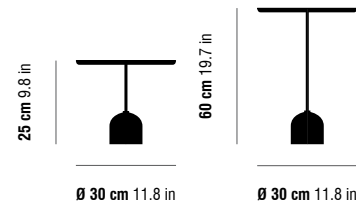

bulbs
LED | 2700K | 4W