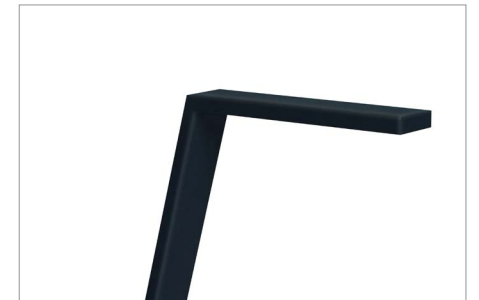

LEAF TABLE

LEAF TABLE

structure materials
Chrome Plate | Brass | Copper Plate | RAL colors

tableboard materials
Marquetry | Palissandro | Ebony | Mutene | Iron Wood |
Walnut | Richmond Plum | Sucupira |
Carrara Marble | Nero Marquina | Bronze Armani |
Marron Imperador Dark | Ruivina | Rosso Laguna

bulbs
LED | G9 | 2700K | 4W