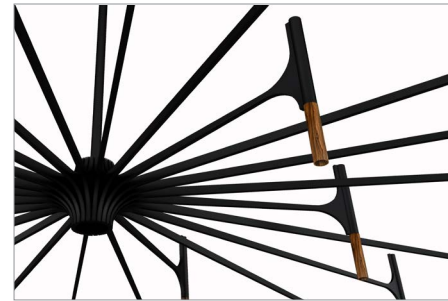

LE MOYEN CHANDELIER

LE MOYEN CHANDELIER

structure materials
Chrome Plate | Brass | Copper Plate | RAL colors

tubular shade
Carrara Marble | Nero Marquina | Bronze Armani |
Marron Imperador Dark | Ruivina |
Chrome Plate | Brass | Copper Plate | RAL colors

bulbs
LED | G9 | 2700K | 4W