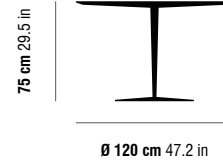

structure materials
Steel | Brass | Golden Plate | Copper Plate | RAL colors

tableboard materials
Palissandro | Ebony | Mutene | Iron Wood | Walnut | Sucupira | Marquetry | Carrara Marble | Nero Marquina | Bronze Armani | Marron Imperador Dark | Ruivina | Renaissance | Green Bamboo | Black & Gold