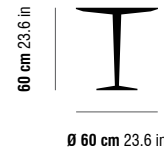

SIDE TABLE

WIRE SIDE

structure materials
Steel | Brass | Golden Plate | Copper Plate | RAL colors

tableboard materials
Palissandro | Ebony | Mutene | Iron
Wood | Walnut | Sucupira | Marquetry |
Carrara Marble | Nero Marquina | Bronze Armani | Marron Imperador
Dark | Ruivina | Renaissance | Green Bamboo | Black & Gold