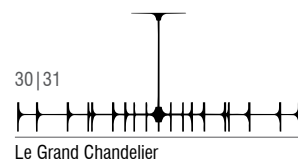

LES CHANDELIERS

When the theaters are empty, the details make the scene.

This impressive sculptural aesthetics blended with his lighting technology, generates the gloss beauty of this hand made tailored design masterpiece.