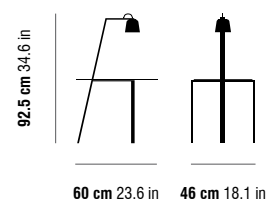

SHADOW TABLE

structure materials
Chrome Plate | Brass | Copper Plate | RAL colors

tableboard materials
Marquetry | Palissandro | Ebony | Mutene | Iron Wood |
Walnut | Richmond Plum | Sucupira |
Carrara Marble | Nero Marquina | Bronze Armani |
Marron Imperador Dark | Ruivina | Rosso Laguna

bulbs
LED | G9 | 2700K | 4W