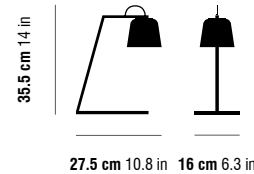

structure materials
Chrome Plate | Brass |
Copper Plate | RAL colors

bulbs
LED | G9 | 2700K | 4W