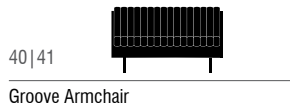

40 | 41

Groove Armchair

GROOVE

The Groove collection reflects the rhythm of the soft cushion eco leather stripes, enveloped by the selected wood purist shell, tributing the mid - century period with the new century modernism.

Groove is upholstered in Eco Leather, with an wood structure, possible in various wood types and also possible in an handmade marquetry panel, regarding the you can do you're favourite combination according with your taste and project, this is a great design piece for a living room, restaurant or hotel.