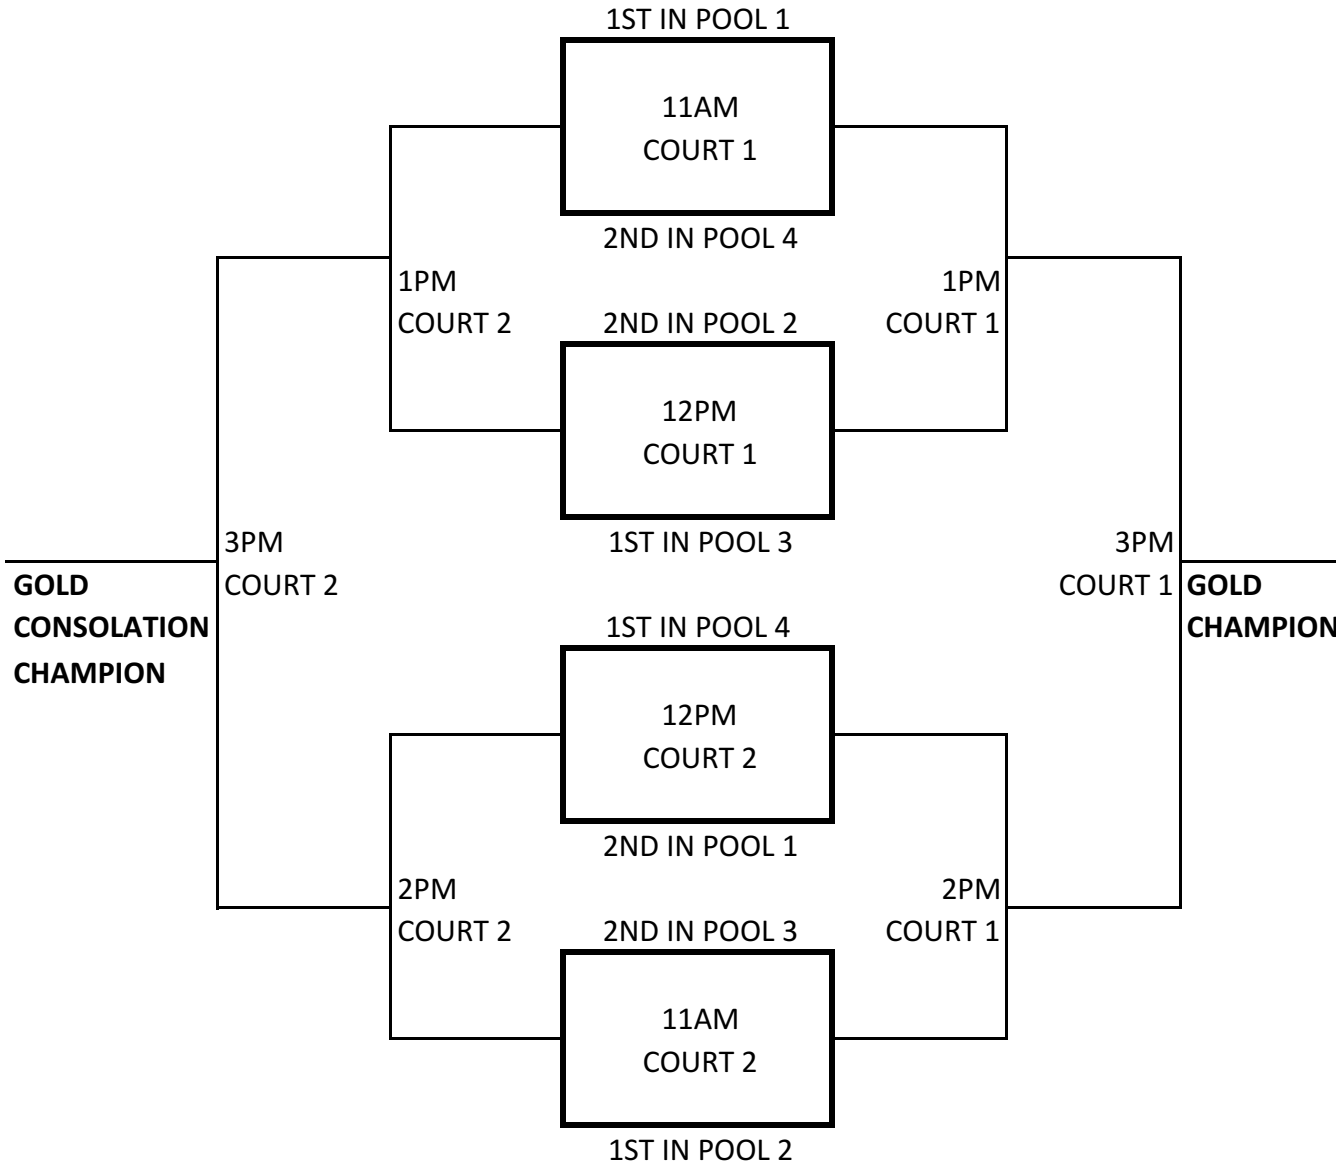

**Saturday Gold Bracket- Freshman
Conroe High 9th Grade Campus**