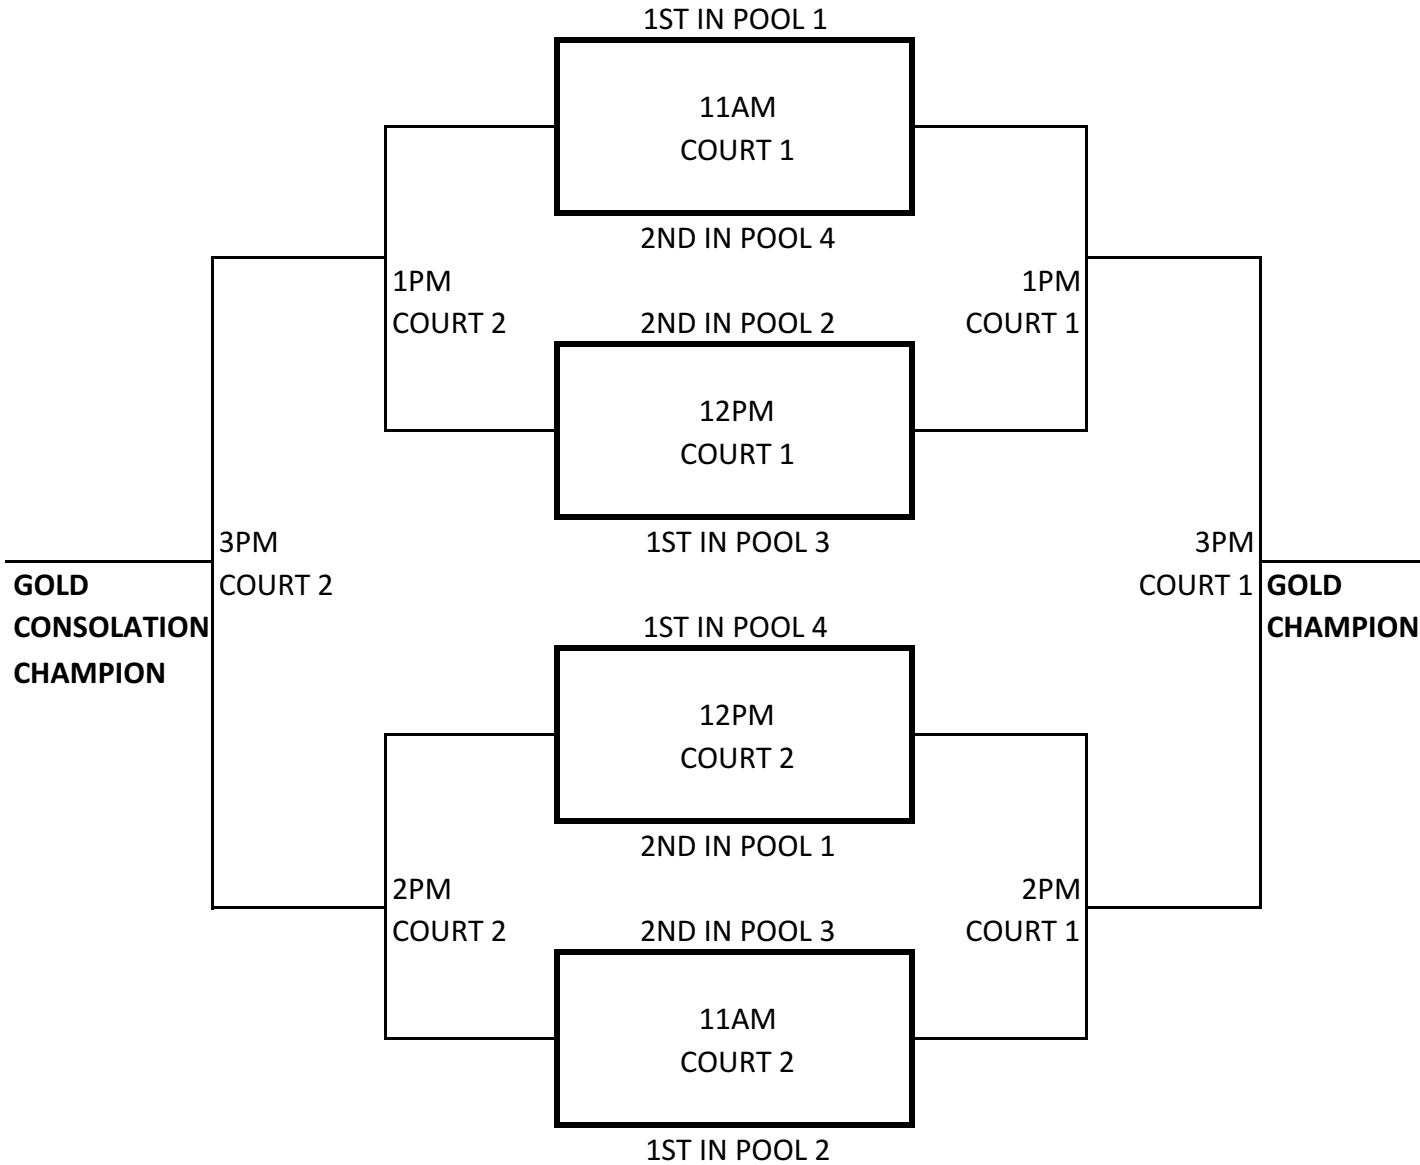

Pool 4: Court 2 (5pm start)
1. Oak Ridge
2. Magnolia
3. Klein Forest

POOL PLAY SCHEDULE

2pm: 1 vs. 3
3pm: 2 vs. 3
4pm: 1 vs. 2

POOL PLAY SCHEDULE

2pm: 1 vs. 3
3pm: 2 vs. 3
4pm: 1 vs. 2

POOL PLAY SCHEDULE

5pm: 1 vs. 3
6pm: 2 vs. 3
7pm: 1 vs. 2

POOL PLAY SCHEDULE

5pm: 1 vs. 3
6pm: 2 vs. 3
7pm: 1 vs. 2

MATCHES WILL START AS SOON AS THE PREVIOUS MATCH HAS ENDED

All play is 2 out of 3, third set to 15, 30 pts cap in all sets.

Warm-up: 3 minutes of shared ball handling, 3 minutes of net time each, 1 min of shared serving.

Ties: Head to head. If multiple teams are still tied, then set count will be used; then points for minus points against.

**Saturday Gold Bracket- Junior Varsity
Conroe High Main Campus**

**Saturday Silver Bracket- Junior Varsity
Conroe High Main Campus**