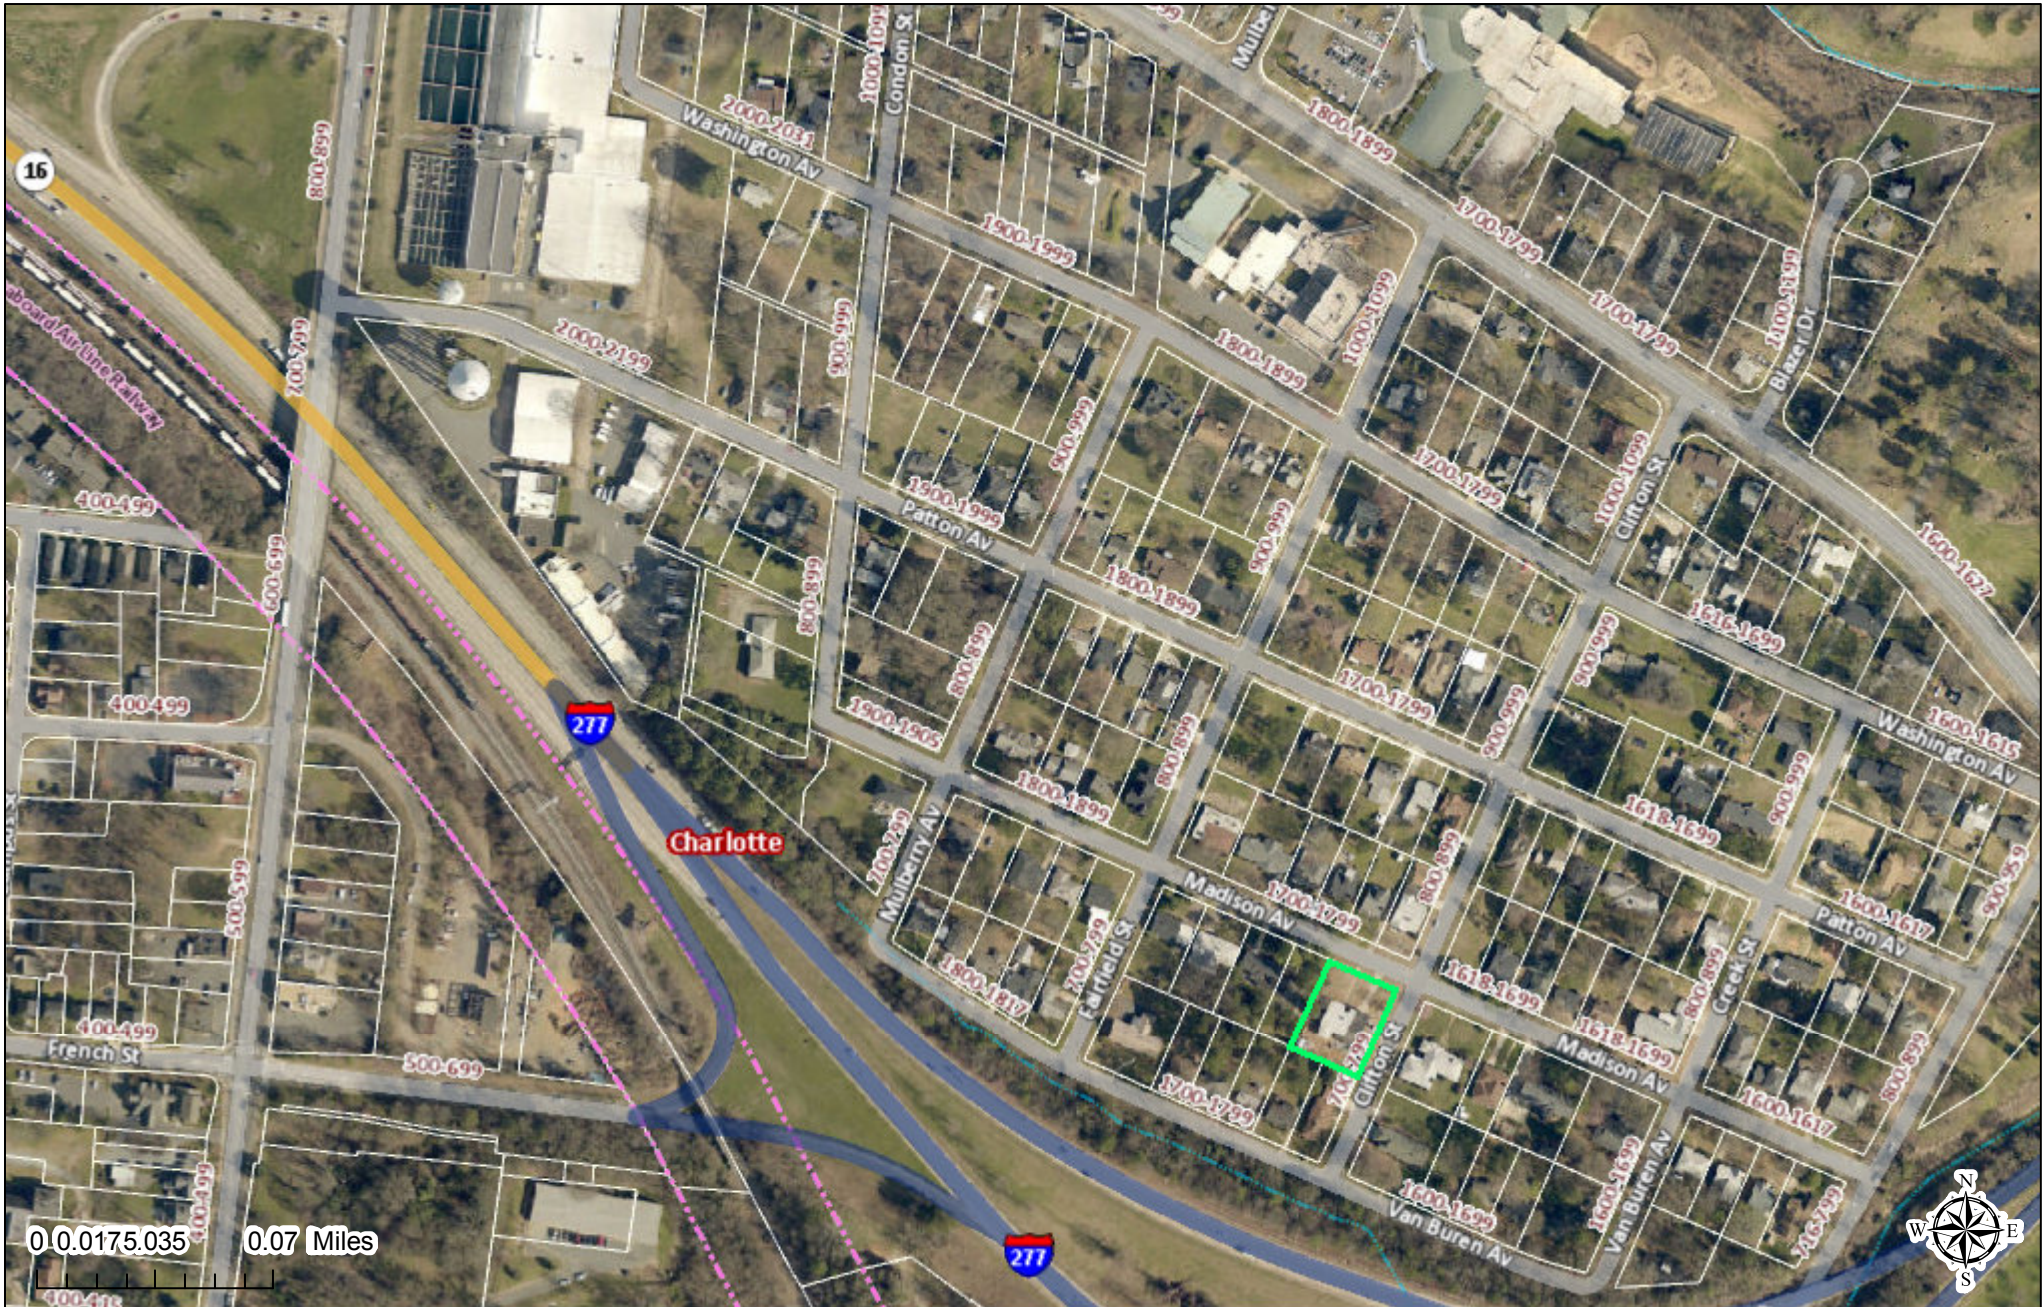

Polaris 3G Map – Mecklenburg County, North Carolina

Date Printed: 5/23/2017 12:36:58 PM

This map or report is prepared for the inventory of real property within Mecklenburg County and is compiled from recorded deeds, plats, tax maps, surveys, planimetric maps, and other public records and data. Users of this map or report are hereby notified that the aforementioned public primary information sources should be consulted for verification. Mecklenburg County and its mapping contractors assume no legal responsibility for the information contained herein.