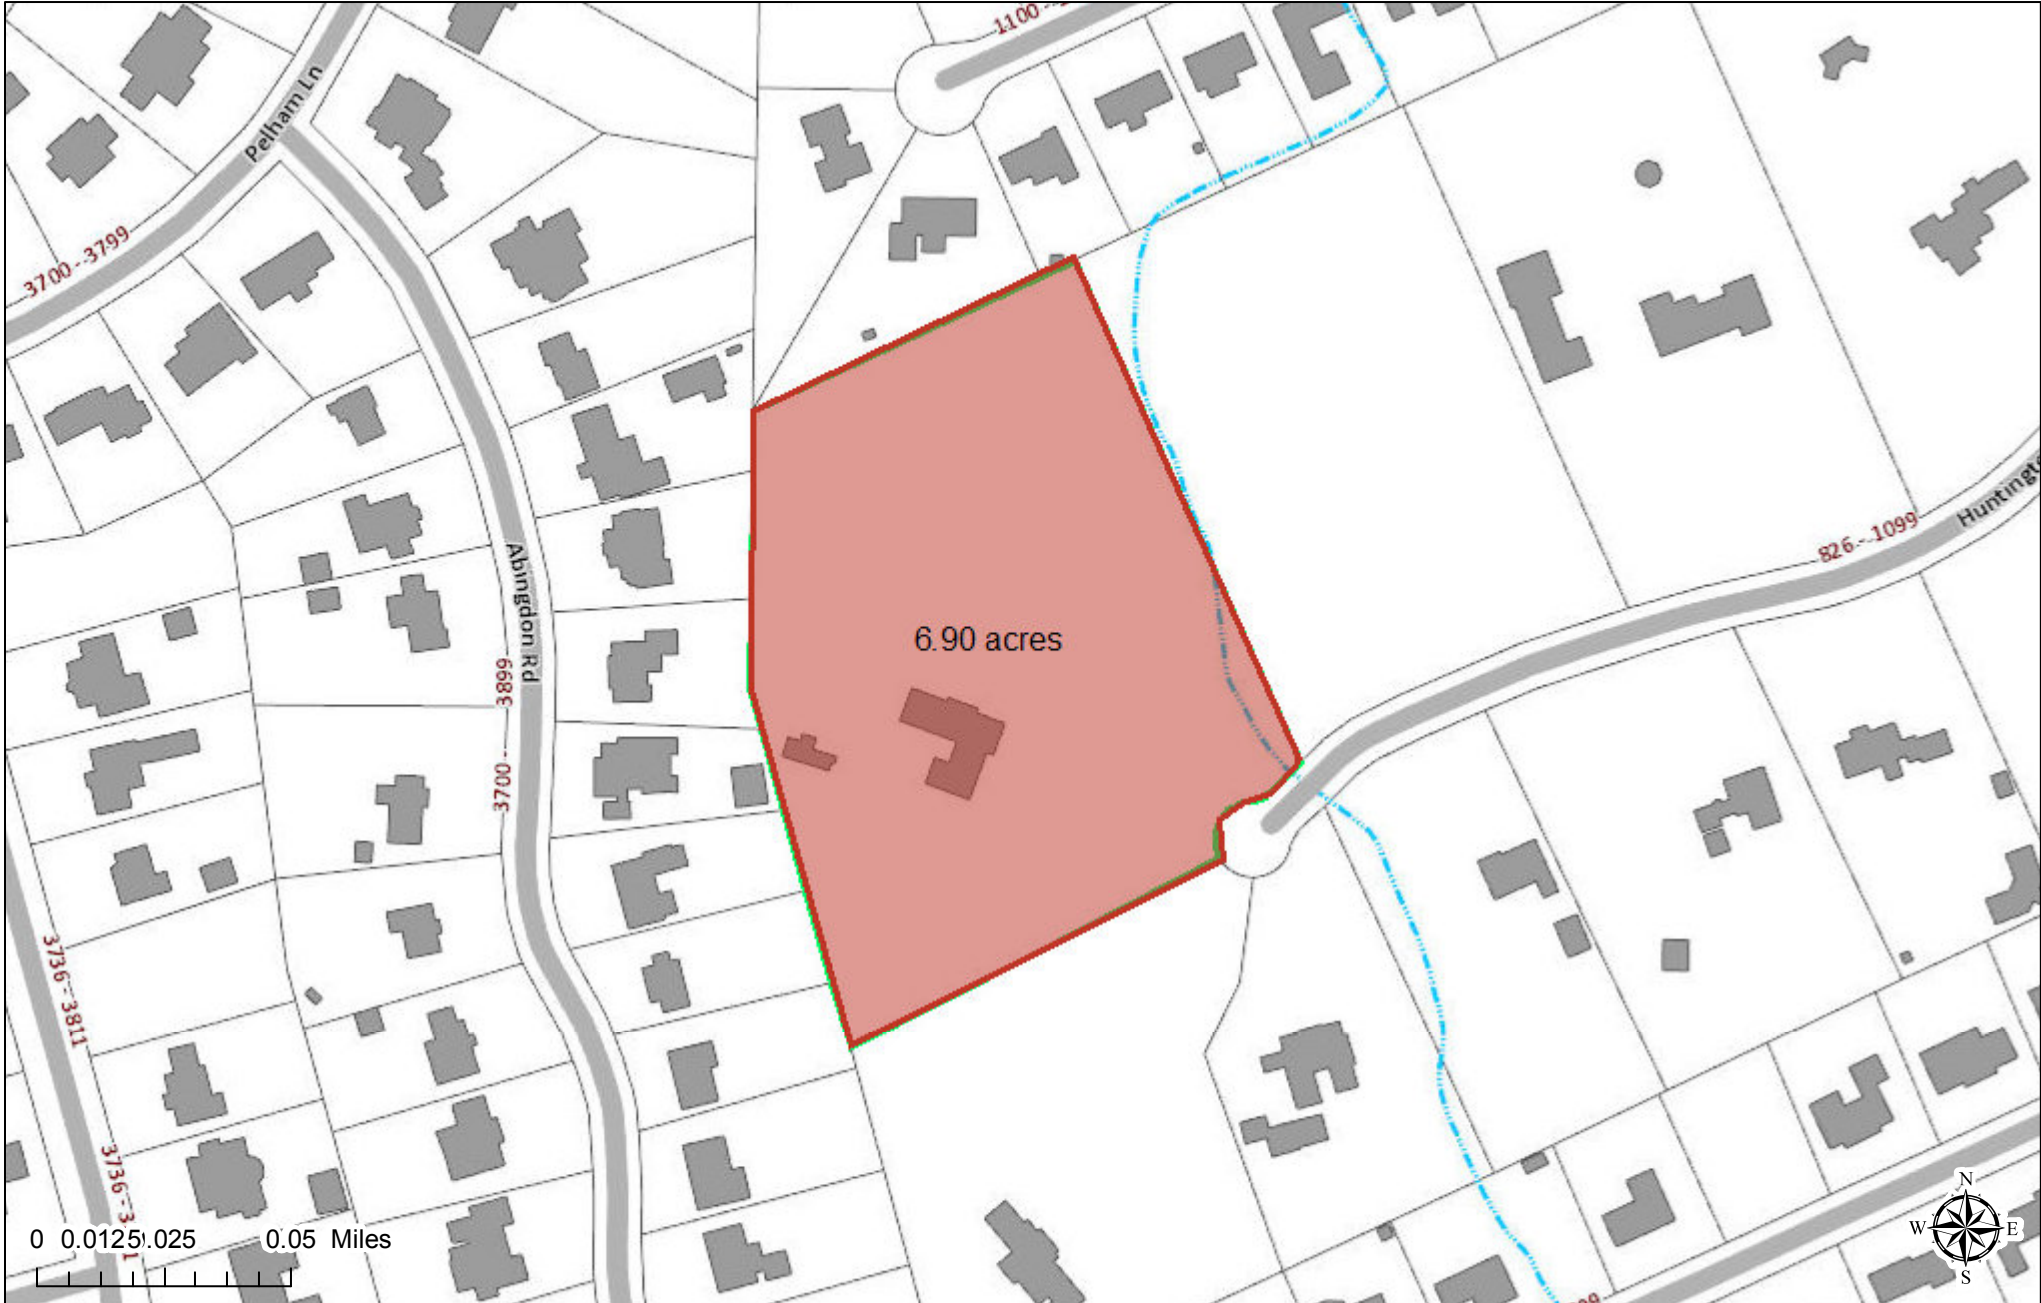

Polaris 3G Map – Mecklenburg County, North Carolina

6.90 acres(300715.18 sq ft)

Date Printed: 1/18/2018 2:10:19 PM

This map or report is prepared for the inventory of real property within Mecklenburg County and is compiled from recorded deeds, plats, tax maps, surveys, planimetric maps, and other public records and data. Users of this map or report are hereby notified that the aforementioned public primary information sources should be consulted for verification. Mecklenburg County and its mapping contractors assume no legal responsibility for the information contained herein.