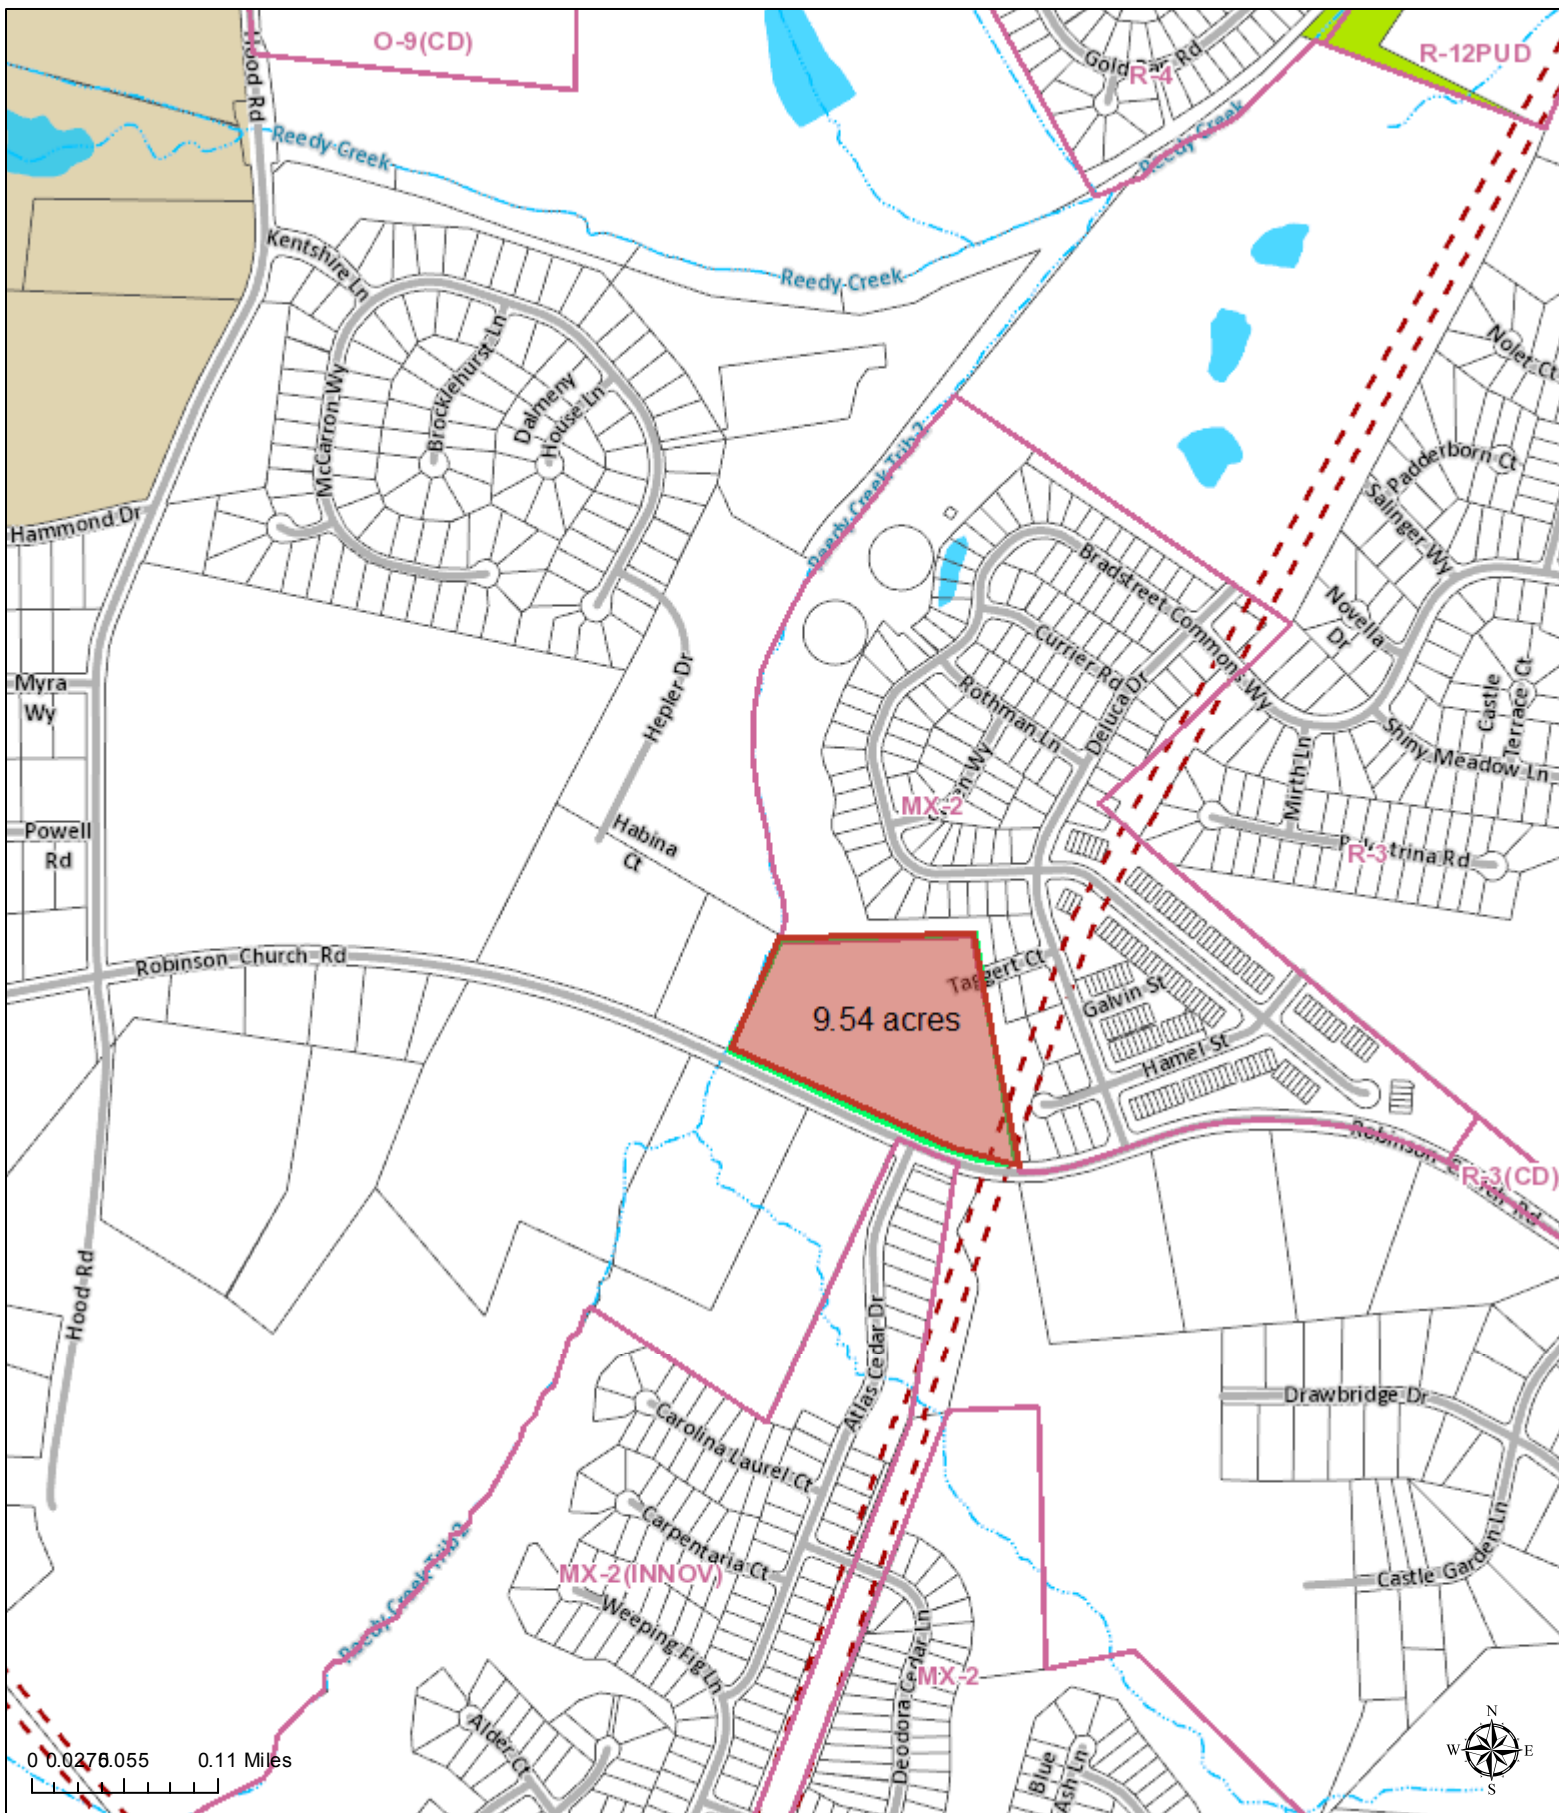

# Polaris 3G Map – Mecklenburg County, North Carolina

9.54 acres(415724.32 sq ft)

Date Printed: 3/2/2018 8:00:23 AM

This map or report is prepared for the inventory of real property within Mecklenburg County and is compiled from recorded deeds, plats, tax maps, surveys, planimetric maps, and other public records and data. Users of this map or report are hereby notified that the aforementioned public primary information sources should be consulted for verification. Mecklenburg County and its mapping contractors assume no legal responsibility for the information contained herein.