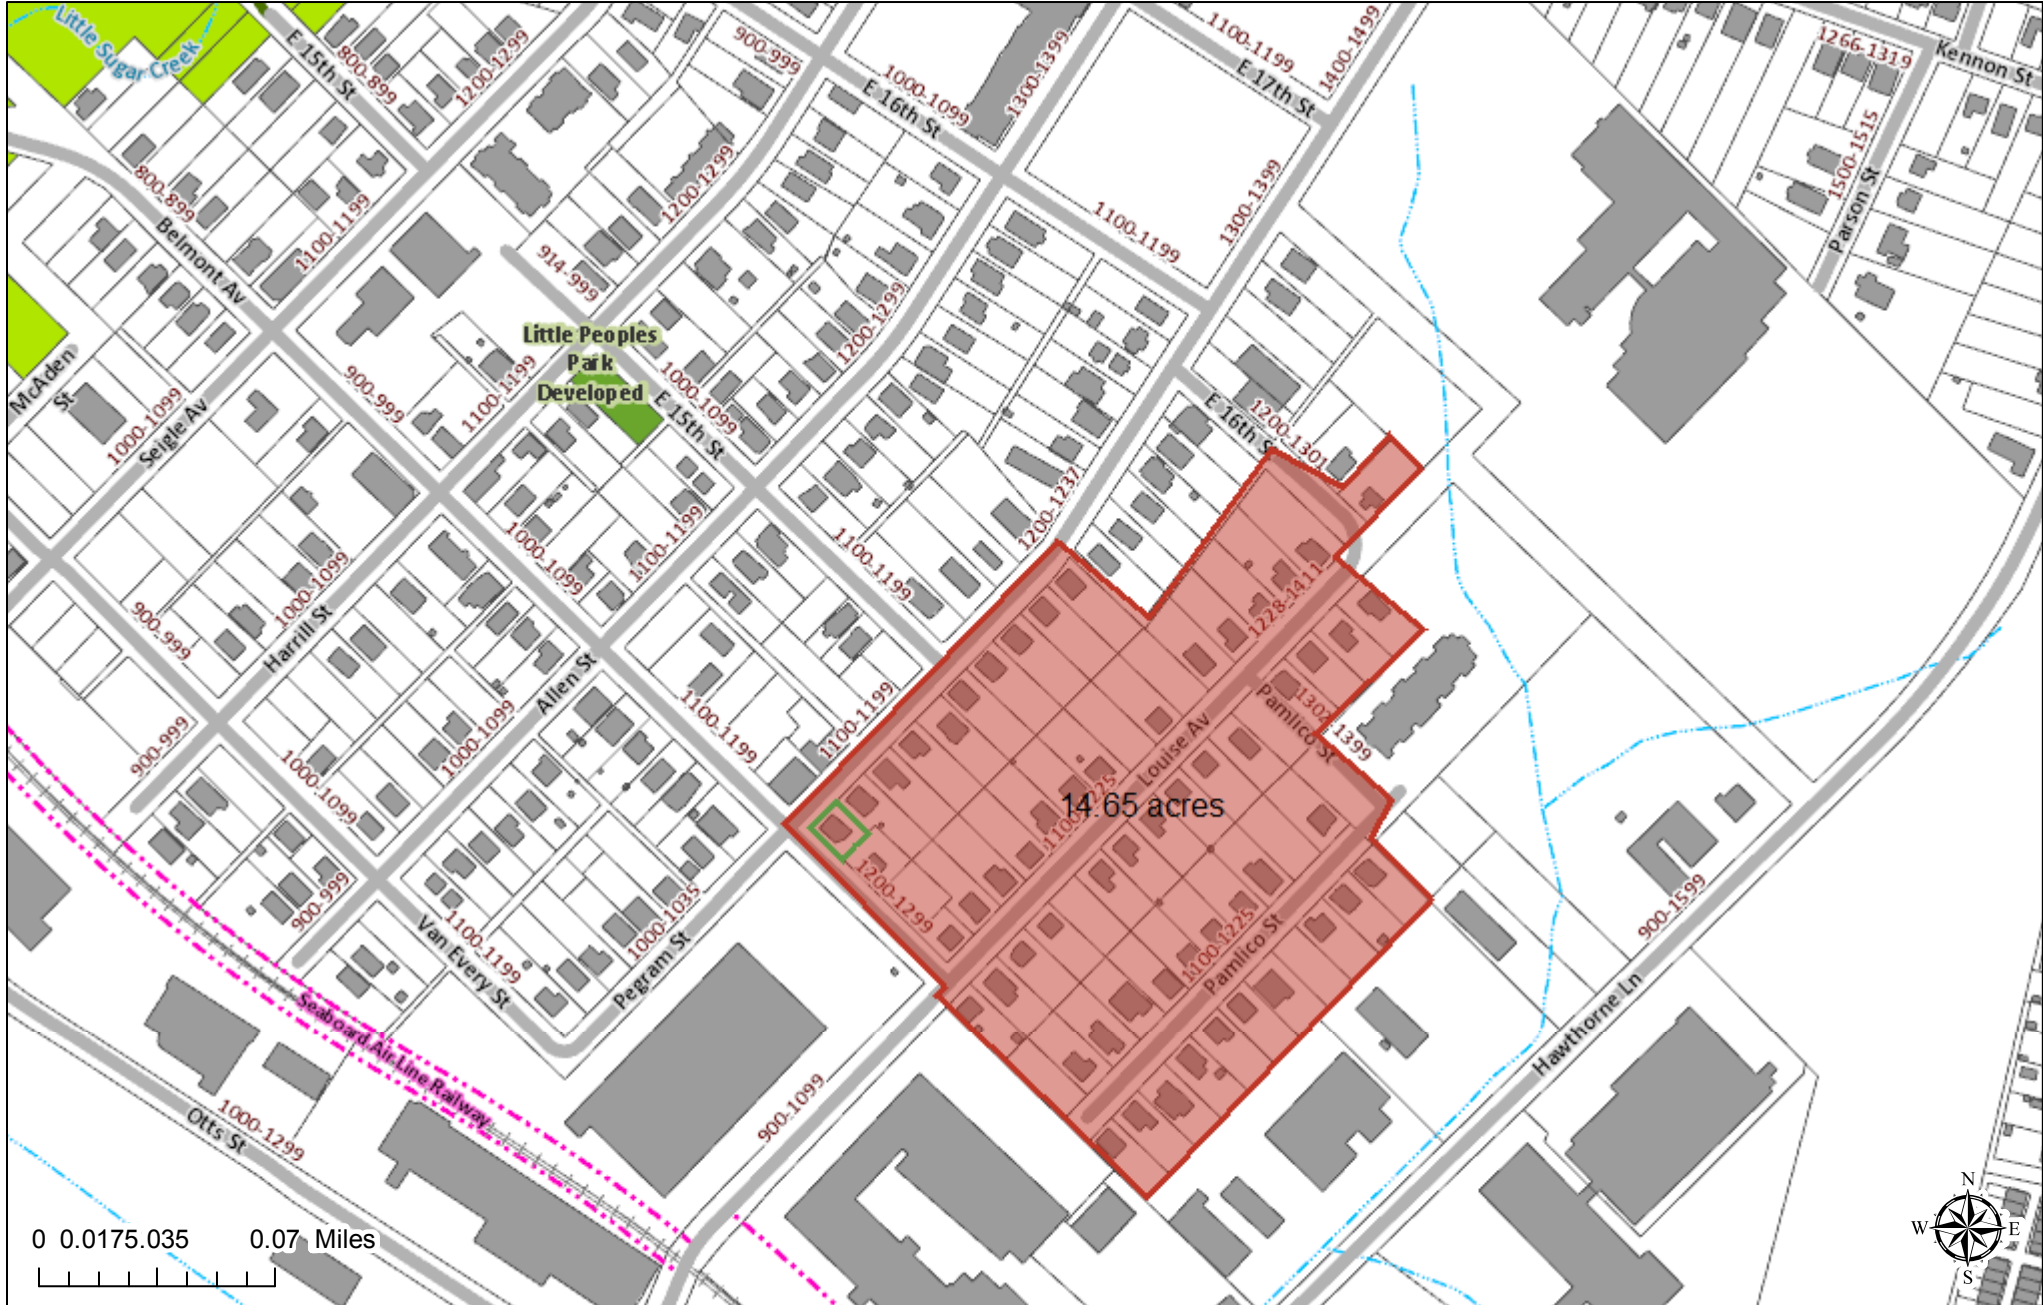

Polaris 3G Map – Mecklenburg County, North Carolina

Louise Cotton Mill Village

14.65 acres(638000.60 sq ft)

Date Printed: 11/3/2018 7:29:38 PM

This map or report is prepared for the inventory of real property within Mecklenburg County and is compiled from recorded deeds, plats, tax maps, surveys, planimetric maps, and other public records and data. Users of this map or report are hereby notified that the aforementioned public primary information sources should be consulted for verification. Mecklenburg County and its mapping contractors assume no legal responsibility for the information contained herein.