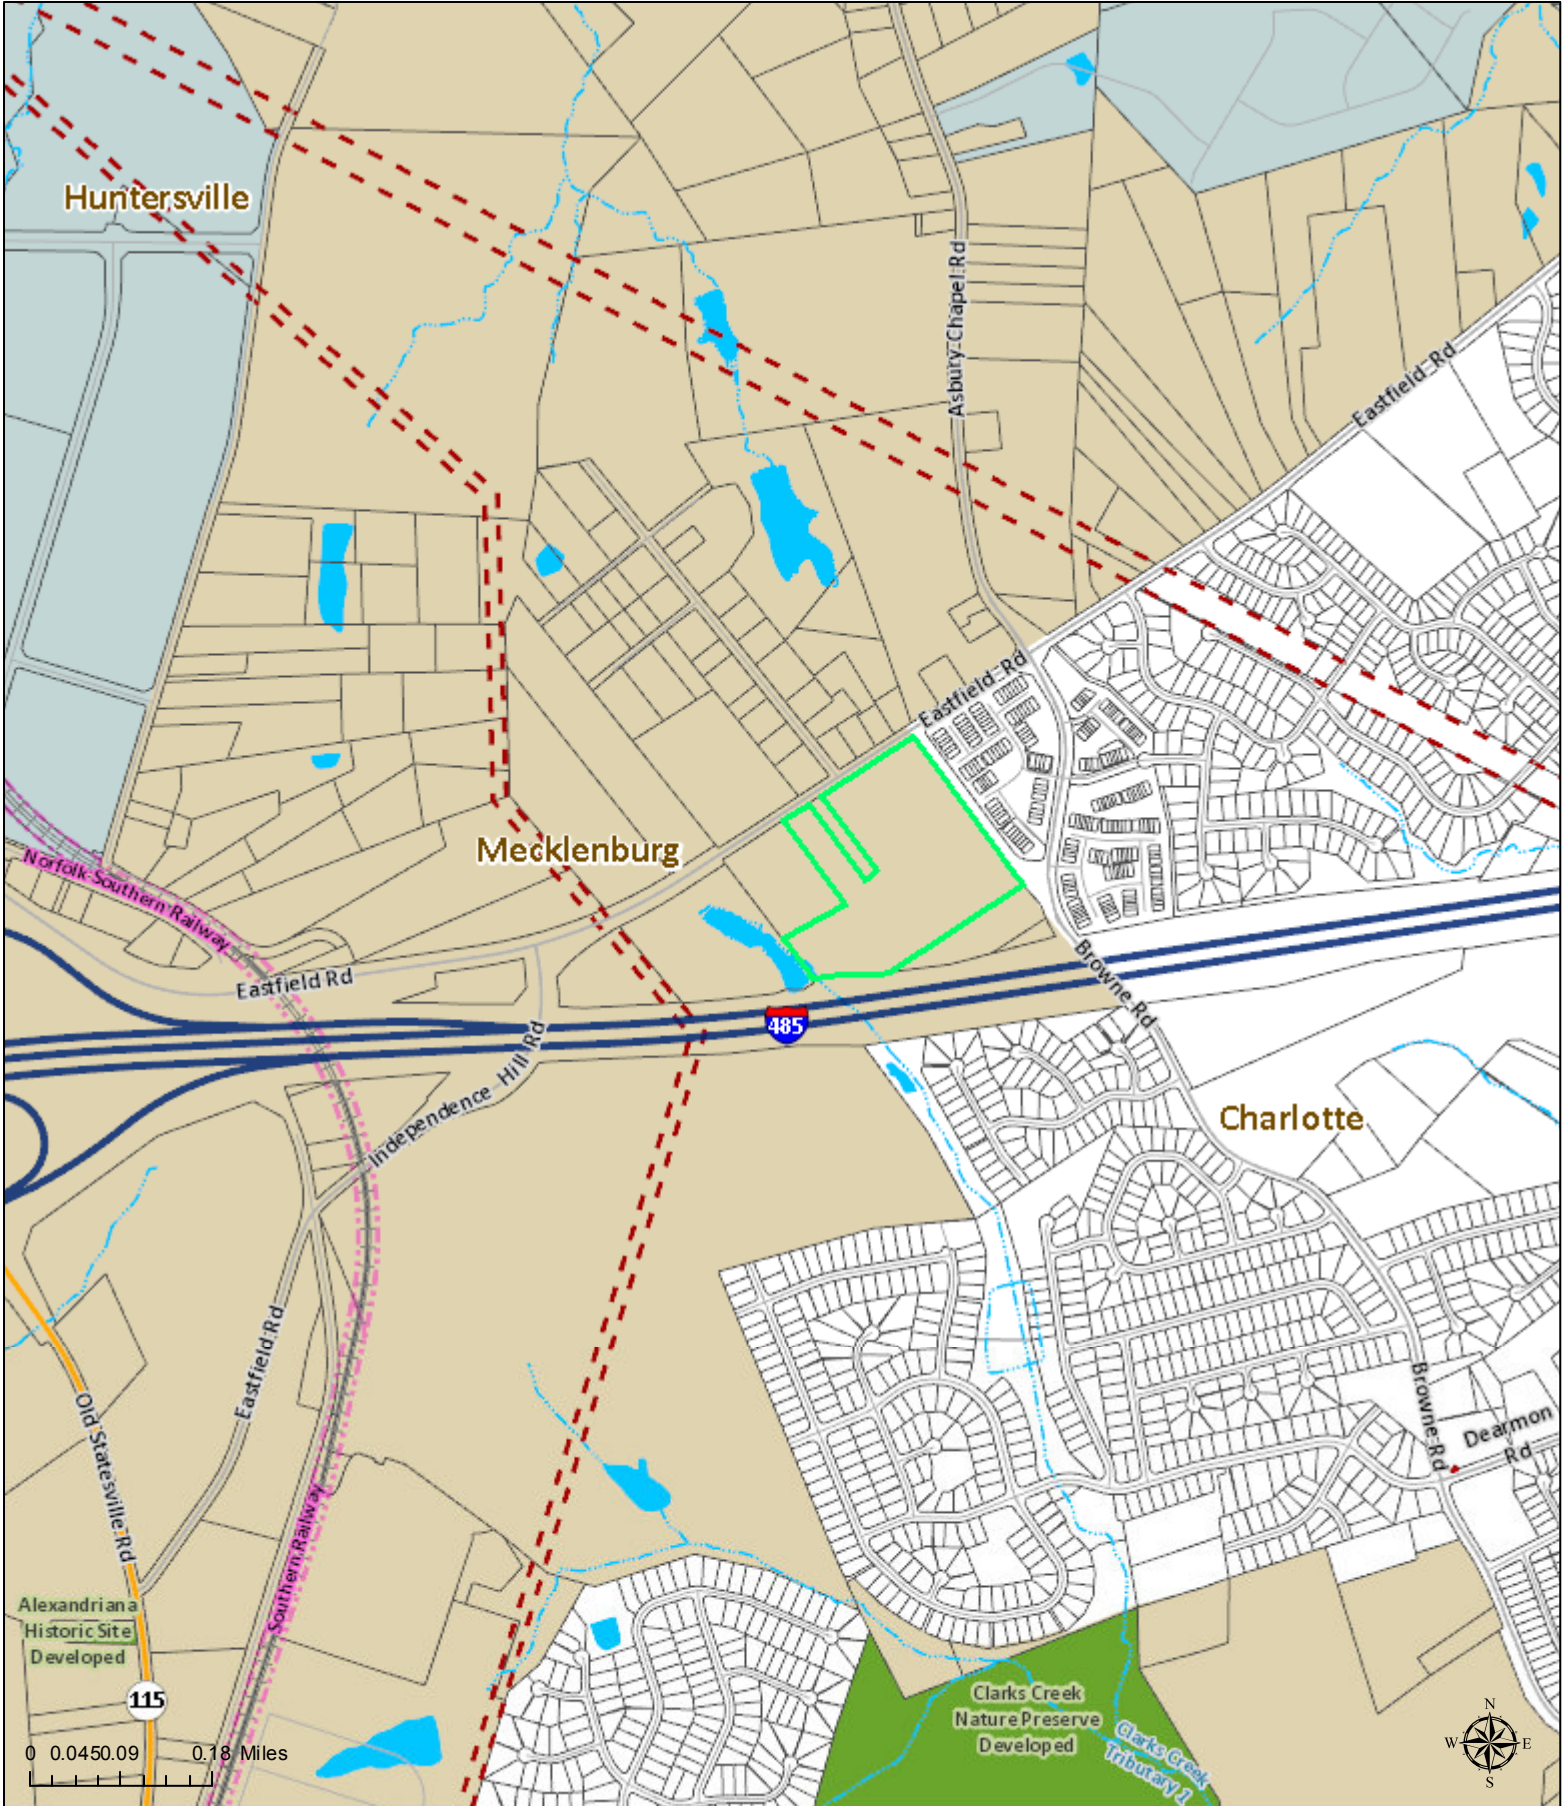

# Polaris 3G Map – Mecklenburg County, North Carolina

## Edgewood Farm

Date Printed: 2/13/2019 8:31:38 PM

This map or report is prepared for the inventory of real property within Mecklenburg County and is compiled from recorded deeds, plats, tax maps, surveys, planimetric maps, and other public records and data. Users of this map or report are hereby notified that the aforementioned public primary information sources should be consulted for verification. Mecklenburg County and its mapping contractors assume no legal responsibility for the information contained herein.