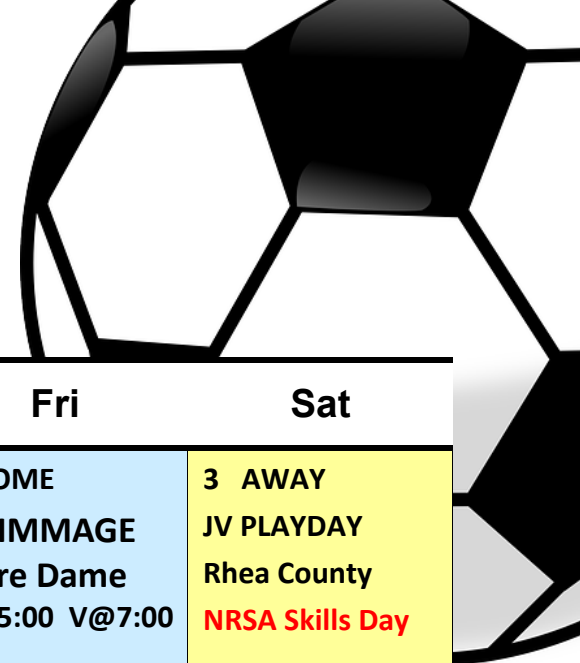

2018 Patriot Soccer

FEBRUARY

Sun	Mon	Tue	Wed	Thu	Fri	Sat
11	12 Tryouts PRACTICE 4:15-6:15	13 Tryouts PRACTICE 4:15-6:15	14 Tryouts PRACTICE 4:15-6:15	15 PRACTICE 4:15-6:15	16 PRACTICE 4:15-6:15	17
18	19 Presidents Day NO PRACTICE NO SCHOOL	20 PRACTICE 4:15-6:15	21 PRACTICE 4:15-6:15	22 HOME SCRIMMAGE Silverdale JV@5:00 V@7:00	23 PRACTICE 4:15-6:15	24

Absences can result in reduced playing time at Coaches' discretion.

MARCH

Sun	Mon	Tue	Wed	Thu	Fri	Sat
2/25	2/26 AWAY SCRIMMAGE Howard JV@5:00 V@7:00	2/27 Fine Arts Concert PRACTICE 4:30-6:15	2/28 PRACTICE 4:30-6:15	1 PRACTICE 4:30-6:15	2 HOME SCRIMMAGE Notre Dame JV@5:00 V@7:00	3 AWAY JV PLAYDAY Rhea County NRSA Skills Day
4	5 PRACTICE 4:15-6:15	6 AWAY SCRIMMAGE at East Hamilton V @ 6:00 pm	7 PRACTICE 4:30-6:15	8 PRACTICE 4:30-6:15	9 PRACTICE 4:30-6:15	10
11	12 First Contests Ooltewah JV@5:15 V@7:00	13 PRACTICE 4:30-6:15	14 JV & V @ CSLA PRACTICE 4:30-6:15	15 AWAY JV@Rhea@ 5:30 at Hixson V @ 7:00 pm	16 JV@HX @ 6:00 V - PRACTICE 4:30-6:15	17
18	19 JV & V @ CSLA PRACTICE 4:30-6:15	19 AWAY Community V@5:00pm CST	21 JV@SM@ 5:30 V - Pract@CSLA 4:30-6:15	22 Prnt Confer PRACTICE 4:30-6:15	23 AWAY Cleveland Classic Sequoyah 6:00 pm	24 AWAY Cleveland Classic McMinn Co @9am Lincoln Co @3pm
25	26 JV@Seq@ 6:00 V - Pract@CSLA 4:45-6:30	27 HOME JV vs Silverdale Tyner JV@5:15 V@7:00	28 JV & V @ CSLA PRACTICE 4:30-6:15	29 AWAY Howard JV@5:00 V@7:00	30 NO SCHOOL NO PRACTICE	31