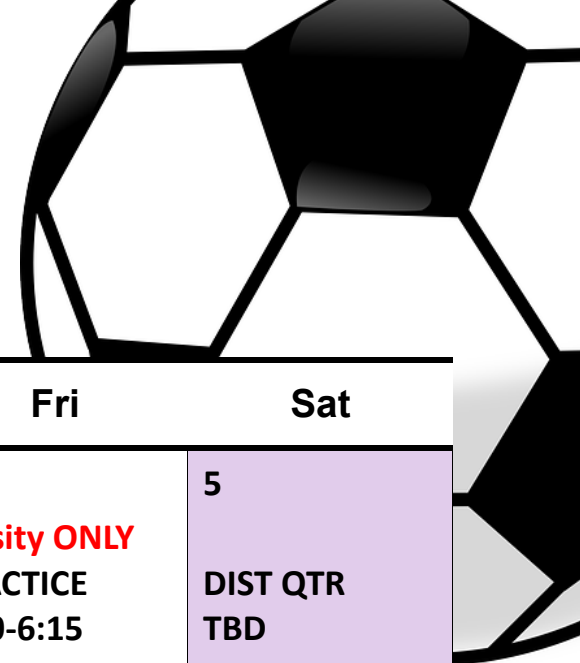

MAY

Sun	Mon	Tue	Wed	Thu	Fri	Sat
		1 Varsity ONLY PRACTICE 4:30-6:15	2 Varsity ONLY PRACTICE 4:30-6:15	3 HOME Homeschool V @ 7:00 pm	4 Varsity ONLY PRACTICE 4:30-6:15	5 DIST QTR TBD
6	7 VAR @ CSLA PRACTICE 4:30-6:15	8 DIST SEMIS TBD	9 Varsity ONLY PRACTICE 4:30-6:15	10 DIST FINALS TBD	11 Varsity ONLY PRACTICE 4:30-6:15	12
13	14 Varsity ONLY PRACTICE 4:30-6:15	15 REGION SEMIS TBD	16 Varsity ONLY PRACTICE 4:30-6:15	17 REGION FINALS TBD	18 CSAS Grad PRACTICE TBD	19 SUBSTATE TBD
20	21 Varsity ONLY PRACTICE 4:30-6:15	22 STATE QTR TBD	23 STATE SEMIS TBD	24 Varsity ONLY PRACTICE 4:30-6:15	25 STATE FINALS TBD	26
27	28	29	30	30