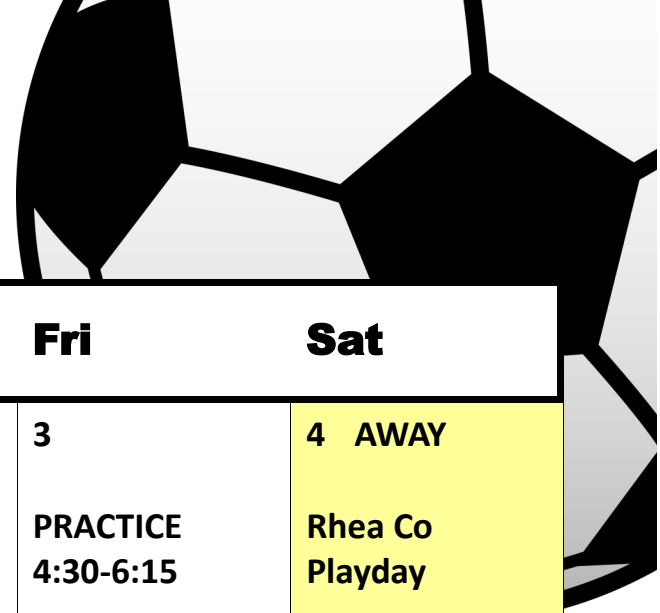

2018 LADY

PATRIOT SOCCER

If you know you will not be able to make a game or a practice, see Coach Poss or Coach Whaley the day before. Call or text Coach Poss at 504-6196 or Coach Whaley at 298-5571.

Grades/Conduct are checked regularly through teachers. Playing time can be affected by bad reports.

Absences can result in reduced playing time at Coaches' discretion.

August 2018

Sun	Mon	Tue	Wed	Thu	Fri	Sat
			1 PRACTICE 4:30-6:15	2 PRACTICE 4:30-6:15	3 PRACTICE 4:30-6:15	4 AWAY Rhea Co Playday
5	6 AWAY V@Silverdale JV PRACTICE 4:30-6:00	7 HOME Cleveland JV@5:00 V@7:00	8 PRACTICE 4:30-6:15	9 1st School Day PRACTICE 4:30-6:15	10 PRACTICE 4:30-6:15	11
12	13 HOME Howard JV@ 5:30 V - PRACTICE 4:30-6:00	14 HOME JV Practice Hixson V @ 7:00 pm	15 PRACTICE 4:30-6:15	16 AWAY NO JV PRACTICE at Ooltewah V @ 6:00 pm	17 HOME NO V PRACTICE Ooltewah JV JV @ 6:00 pm	18
19	20 PRACTICE 4:30-6:15	21 HOME Grace JV@5:30 V@7:00	22 PRACTICE 4:30-6:15	23 AWAY St. Andrew's- Sewanee V@5:30 pm CST	24 HOME Hmschl JV @ 5:30 V - PRACTICE 4:30-6:00	25
26	27 AWAY @Howard JV@6:00 V - PRACTICE 4:30-6:15	28 AWAY Signal Mtn. V @ 6:00 pm	29 PRACTICE 4:30-6:15	30 AWAY @Sequatchie JV JV @5:00 CST V - PRACTICE 4:30-6:15	31 PRACTICE 4:30-6:15	9/1