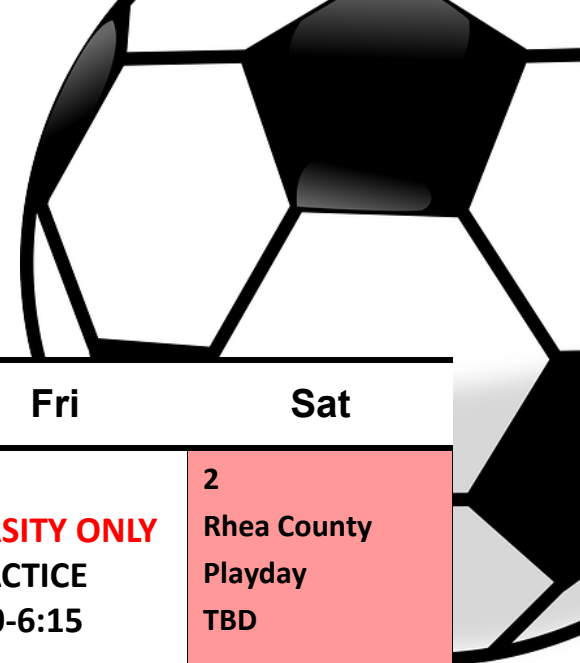

2019 Patriot Soccer

FEBRUARY

Sun	Mon	Tue	Wed	Thu	Fri	Sat
10	11 Tryouts @ Highland Com 4:30-6:30	12 Tryouts PRACTICE 4:15-5:45	13 Tryouts PRACTICE 4:15-5:45	14 PRACTICE 4:30-6:15	15 VARSITY ONLY PRACTICE 4:30-6:15	16
17	18 Presidents Day NO PRACTICE NO SCHOOL	19 PRACTICE 4:30-6:15	20 PRACTICE 4:30-6:15	21 PRACTICE 4:30-6:15	22 VARSITY ONLY PRACTICE 4:30-6:15	23

Absences can result in reduced playing time at Coaches' discretion.

MARCH

Sun	Mon	Tue	Wed	Thu	Fri	Sat
2/24	2/25 AWAY at Silverdale JV@5:15 V@7:00	2/26 Fine Arts Concert PRACTICE 4:30-6:15	2/27 PRACTICE 4:30-6:15	2/28 PRACTICE 4:30-6:15	3/1 VARSITY ONLY PRACTICE 4:30-6:15	2 Rhea County Playday TBD
3	4 PRACTICE 4:30-6:15	5 PRACTICE 4:30-6:15	6 PRACTICE 4:30-6:15	7 AWAY At Cleveland JV@5:30 V@7:00	8 VARSITY ONLY PRACTICE 4:30-6:15	9
10	11 First Contests PRACTICE 4:30-6:15	12 AWAY at Boyd JV@5:30 V@7:00	13 PRACTICE 4:30-6:15	14 AWAY at Notre Dame JV@5:30 V@7:00	15 VARSITY ONLY PRACTICE 4:30-6:15	16 SPRING BREAK
17 SPRING BREAK	18 SPRING BREAK PRACTICE TBD	19 SPRING BREAK PRACTICE TBD	20 SPRING BREAK PRACTICE TBD	21 SPRING BREAK PRACTICE TBD	22 SPRING BREAK PRACTICE TBD	23 SPRING BREAK
24 SPRING BREAK	25 SPRING BREAK PRACT @ CSLA 4:00-6:00	26 AWAY V—Practice at Silverdale JV JV @ 5:30 pm	27 HOME Howard JV@5:30 V@7:00	28 Conferences PRACTICE 4:30-6:15	29 NO PRACTICE	30