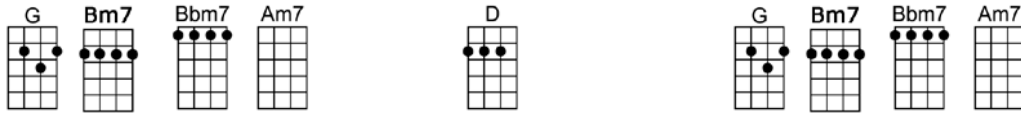

p.2. Blue Velvet

Of blue velvet, but in my heart there'll always be

Precious and warm, a memo-ry, through the years