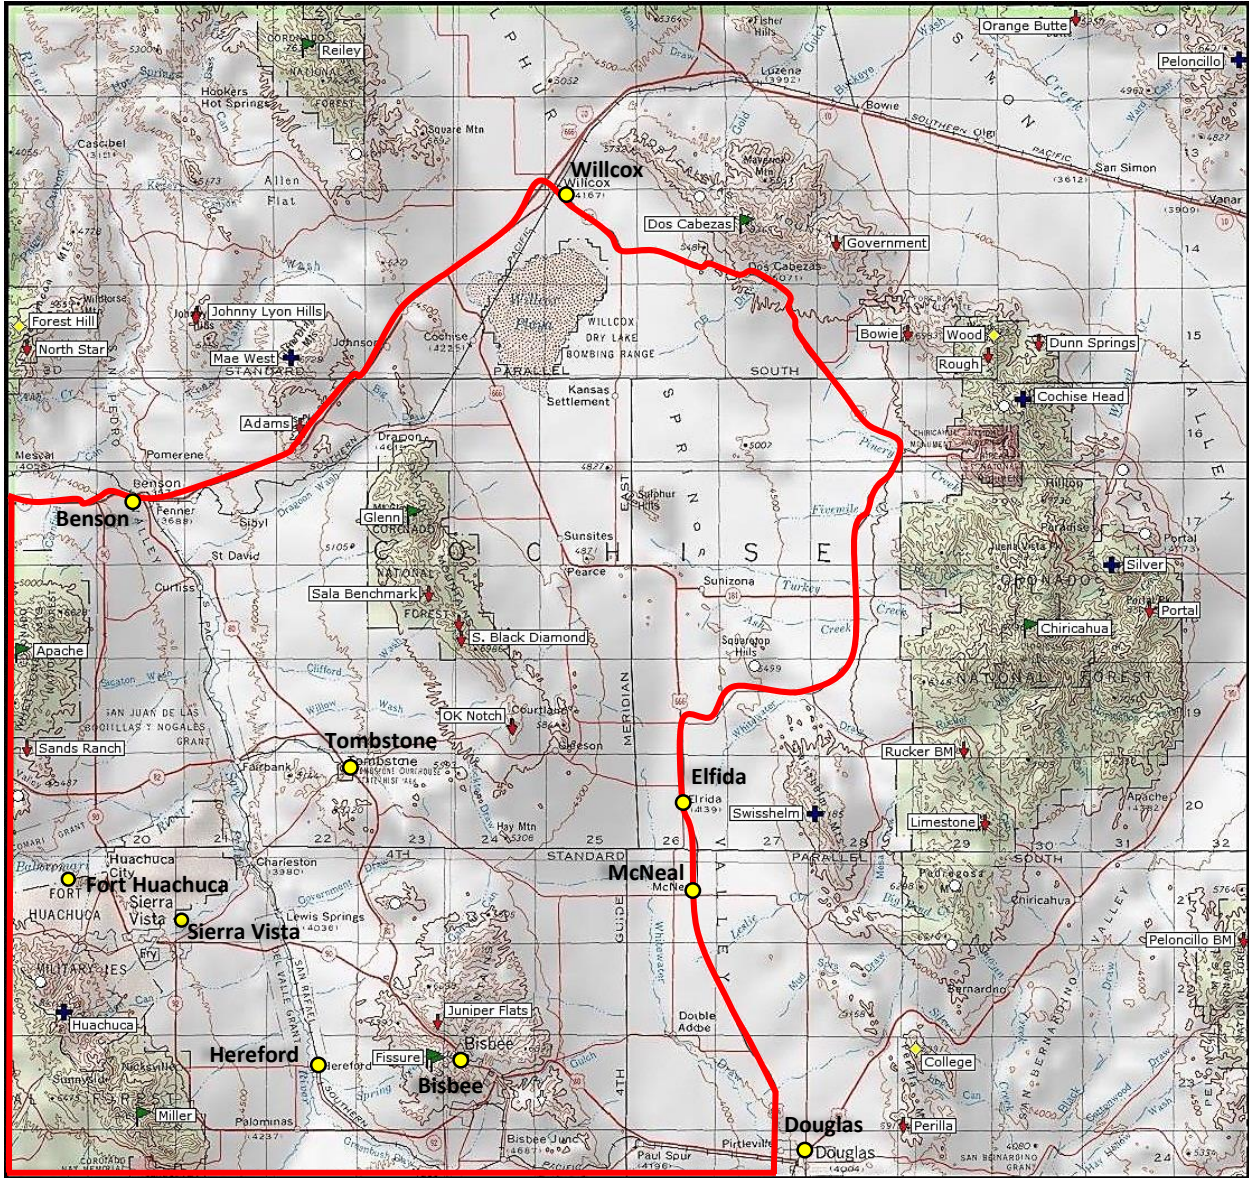

# Cochise County Map

## Foreign-Trade Zone 139 Service Area

COCHISE COUNTY - ARIZONA

Original map by Andy Martin; tags by Scott Sargent