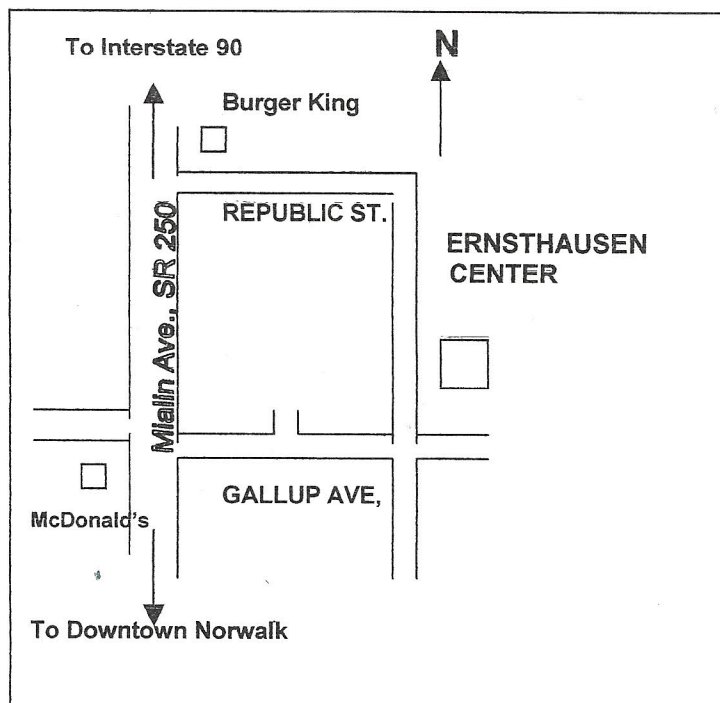

NORWALK MODEL TRAIN/ TOY SHOW

With Operating Train Layouts, RC Cars, Planes & Drone demonstrations

SUNDAY, OCTOBER 21, 2018, 10:00am–3:00pm

Sponsored by: **LAKE ERIE & SOUTHERN RAILROAD**

Model Railroad Club- Norwalk, Ohio

Promoting the Interest of Model Railroading and the History of American Railroads

Location: **ERNSTHAUSEN CENTER**

City of Norwalk Parks and Recreation

100 Republic St., Norwalk, Ohio

FEATURING:

- MODEL TRAINS, ALL SCALES
- OPERATING LAYOUTS
- ANTIQUE & COLLECTABLE TOYS
- DIE CAST VEHICLES
- KIT CARS & STRUCTURES
- BOOKS, PICTURES & VIDEOS
- DOOR PRIZES
- MUCH MORE

ADMISSION:

$5.00 PER PERSON
10 Yrs. and under Free
FREE PARKING

FOOD & DRINK AVAILABLE

Like us on
Facebook