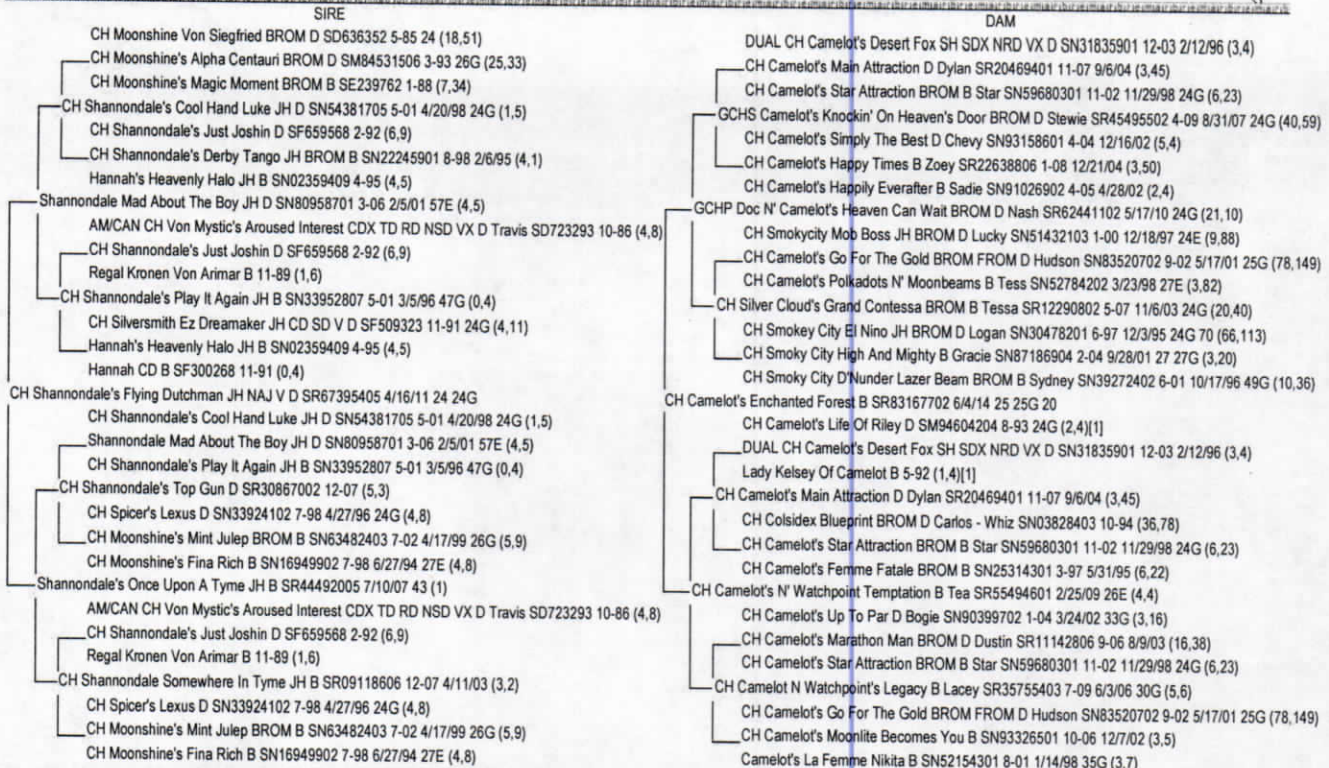

Pedigree

Your Puppy

Created 1/9/2017 9:56:54 AM

I HEREBY CERTIFY THAT, this Pedigree is true and correct to the best of my knowledge and belief.

Signature of Breeder

Pedigree Coding

Your Puppy

You may copy the anchor link below into your Web page code,
 or insert a [hyperlink](#) (the portion between the quotes)
 or copy the link above to display or EMAIL the pedigree=

< a href="http://69.54.29.103/BremarLinked.asp?N1=Your Puppy&N2=Created 1/9/2017 9:56:54 AM&S1=SHANNONDALEFLYINGDUTCHMAN&D1=CAMELOTENCHANTEDFOREST">Pedigree