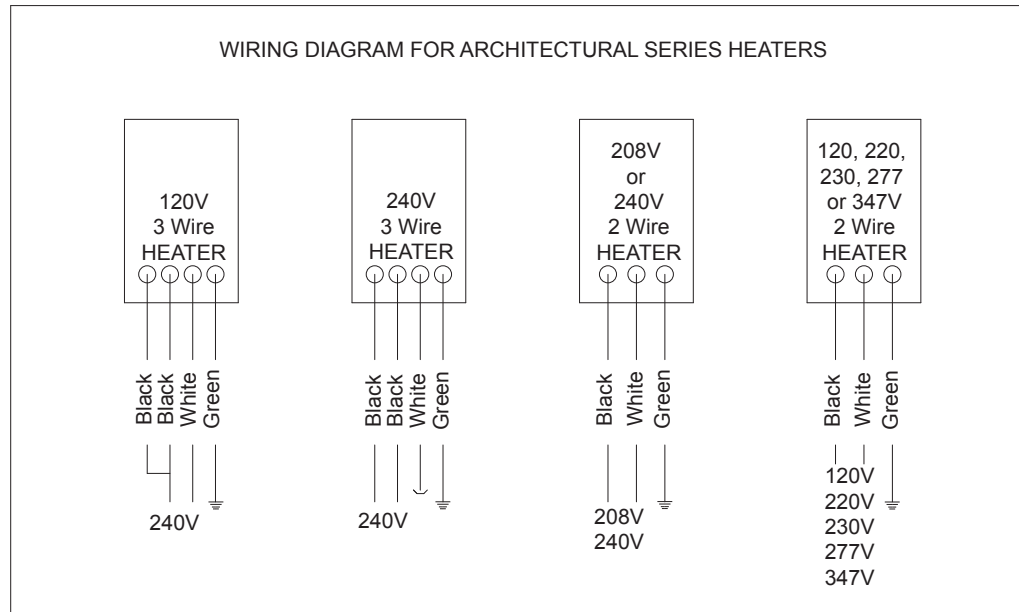

WIRING DIAGRAM FOR ARCHITECTURAL SERIES HEATERS

**Exclusive Distributor**

Toll Free: +1 (888) 992-2889

Direct: +1 (438) 388-7700

E: [info@petrabuildingsolutions.com](mailto:info@petrabuildingsolutions.com)