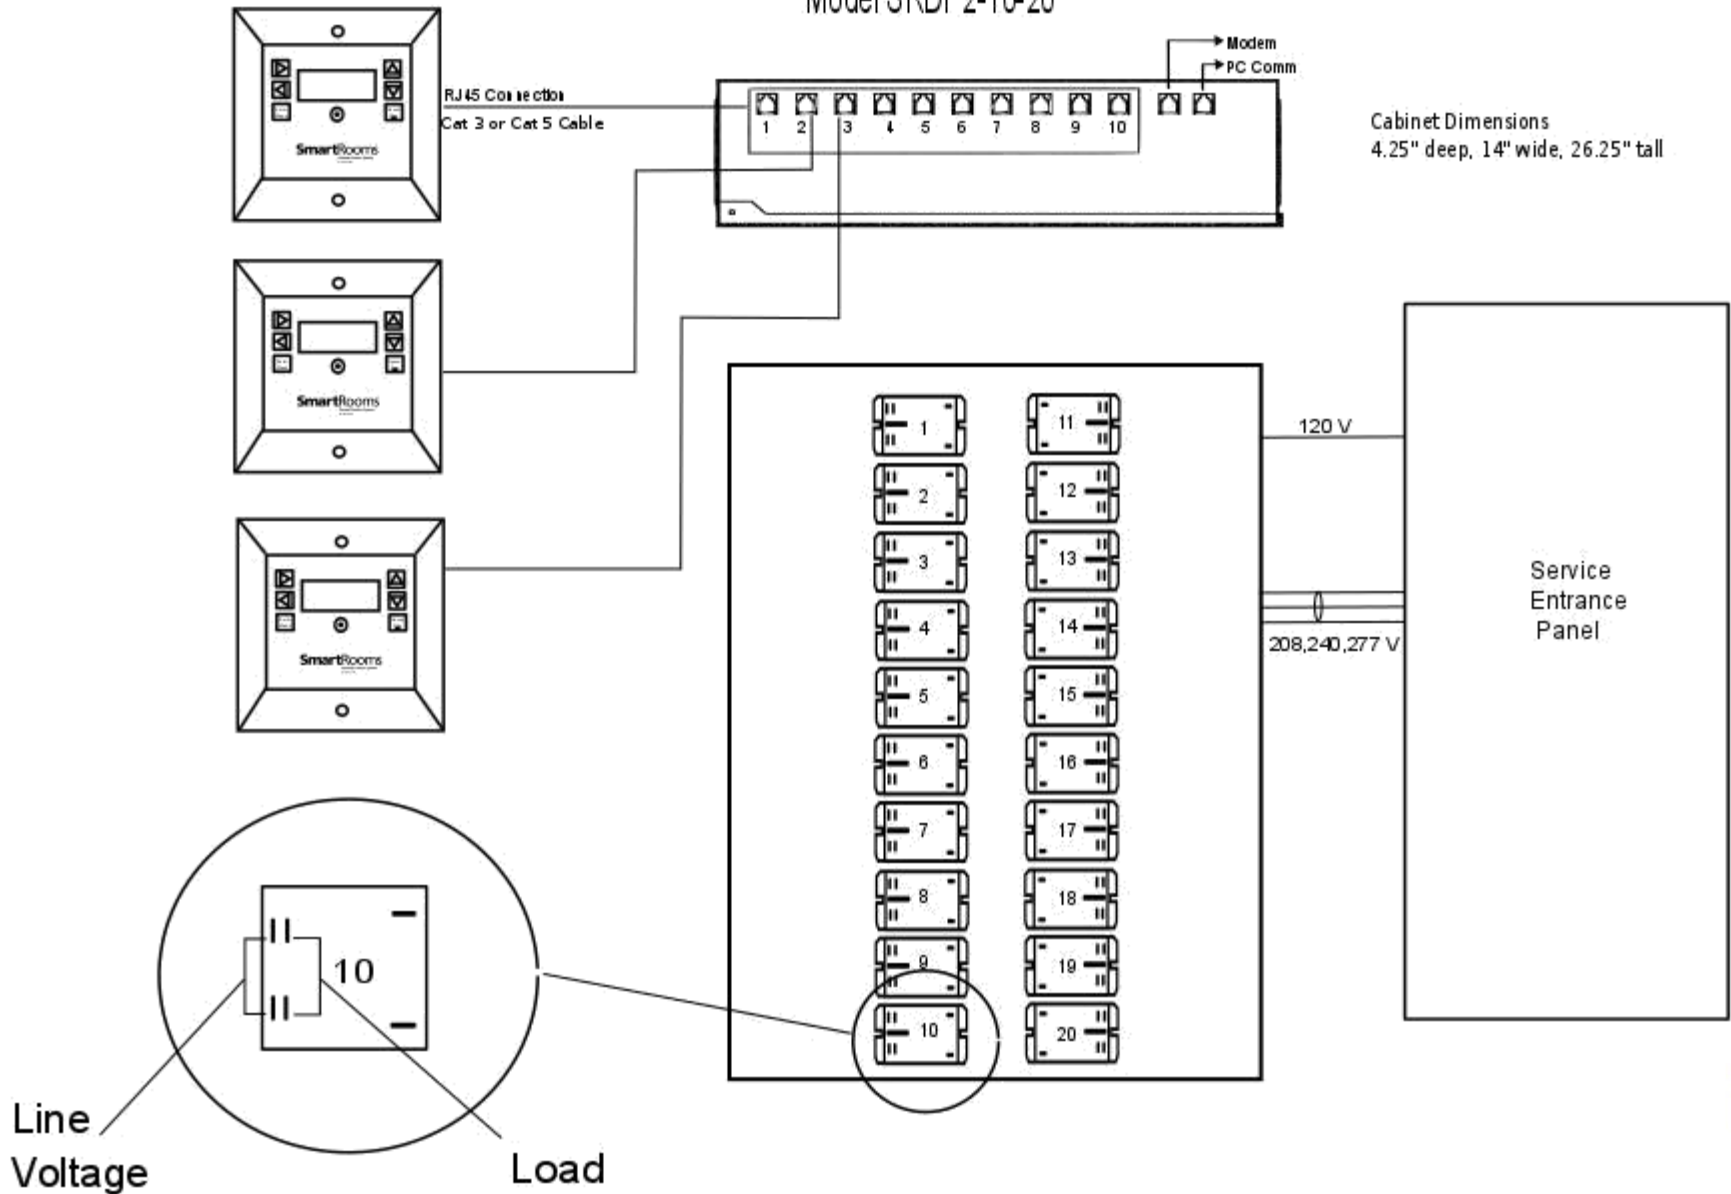

General Layout for ThermaRay Distribution Panel Model SRDP2-10-20

Exclusive Distributor

Toll Free: +1 (888) 992-2889
 Direct: +1 (438) 388-7700
 E: info@petrabuildingsolutions.com
 W: www.petrabuildingsolutions.com