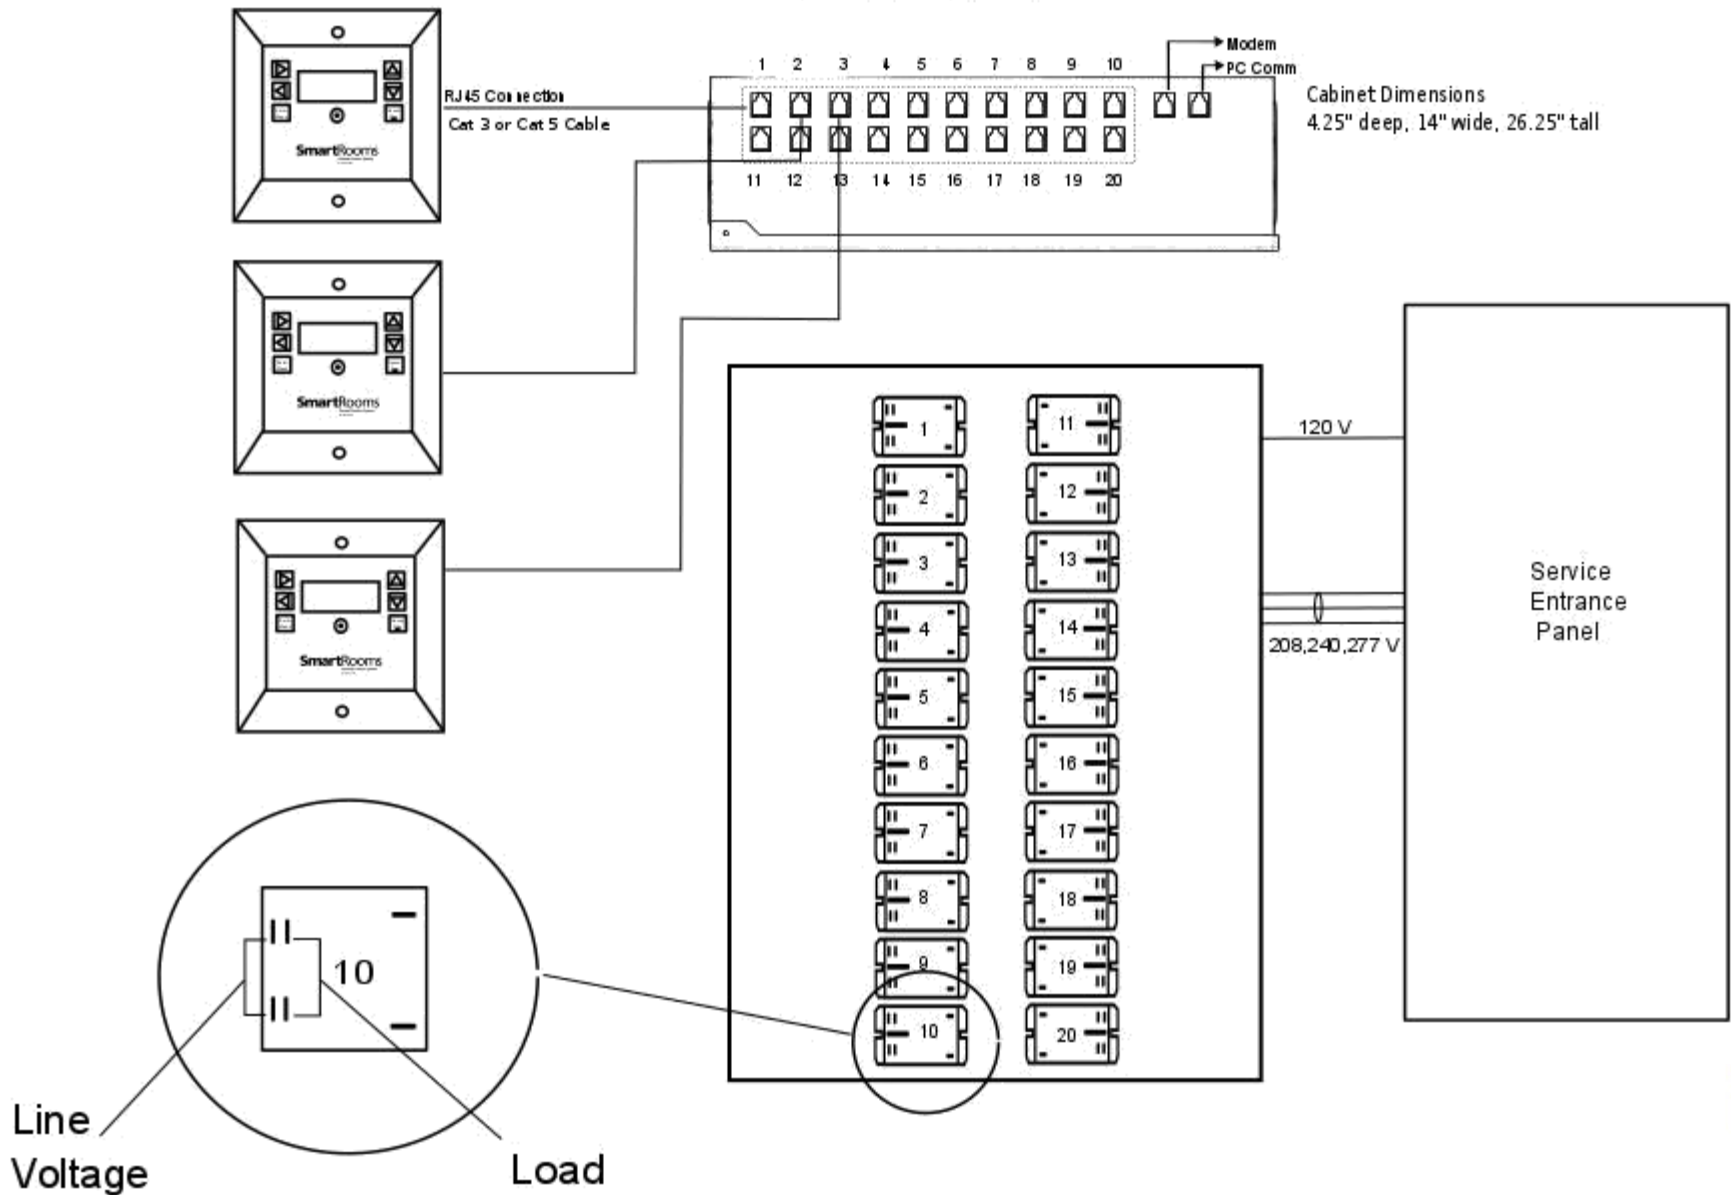

# General Layout for ThermaRay Distribution Panel Model SRDP2-20-20

Exclusive Distributor

Toll Free: +1 (888) 992-2889

Direct: +1 (438) 388-7700

E: info@petrabuildingsolutions.com

W: www.petrabuildingsolutions.com