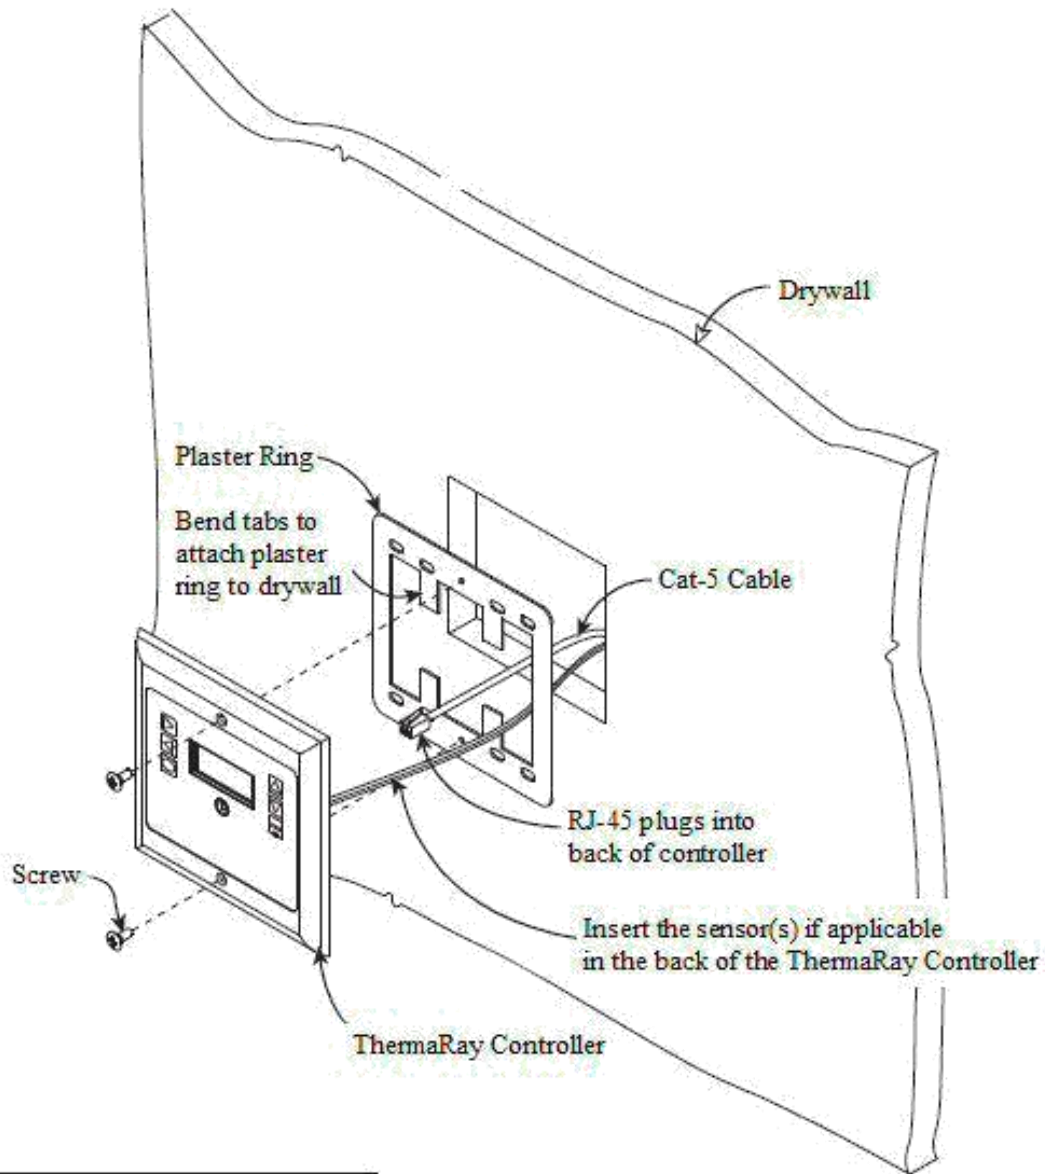

# SR-LV ASSEMBLY / INSTALLATION

**Exclusive Distributor**

Toll Free: +1 (888) 992-2889

Direct: +1 (438) 388-7700

E: [info@petrabuildingsolutions.com](mailto:info@petrabuildingsolutions.com)

W: [www.petrabuildingsolutions.com](http://www.petrabuildingsolutions.com)