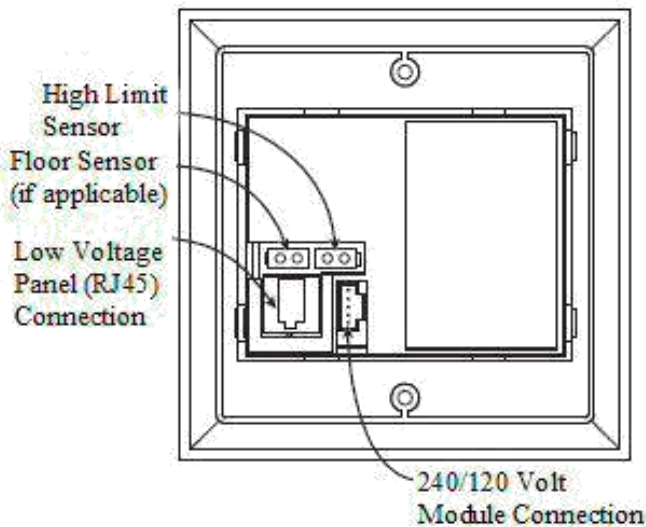

# SR-LV ASSEMBLY / INSTALLATION

**Exclusive Distributor**

Toll Free: +1 (888) 992-2889

Direct: +1 (438) 388-7700

E: [info@petrabuildingsolutions.com](mailto:info@petrabuildingsolutions.com)

W: [www.petrabuildingsolutions.com](http://www.petrabuildingsolutions.com)