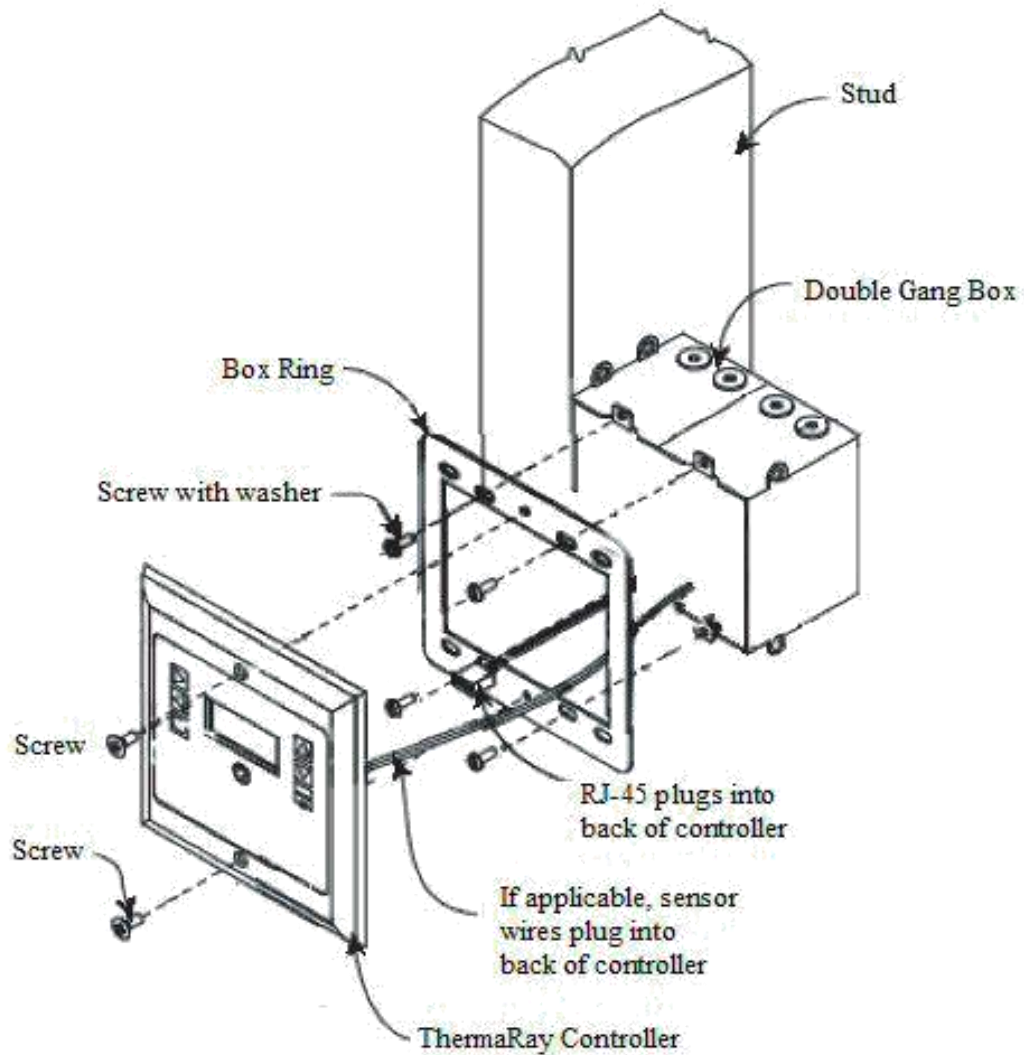

SR-LV-B ASSEMBLY / INSTALLATION

Exclusive Distributor

Toll Free: +1 (888) 992-2889

Direct: +1 (438) 388-7700

E: info@petrabuildingsolutions.com

W: www.petrabuildingsolutions.com