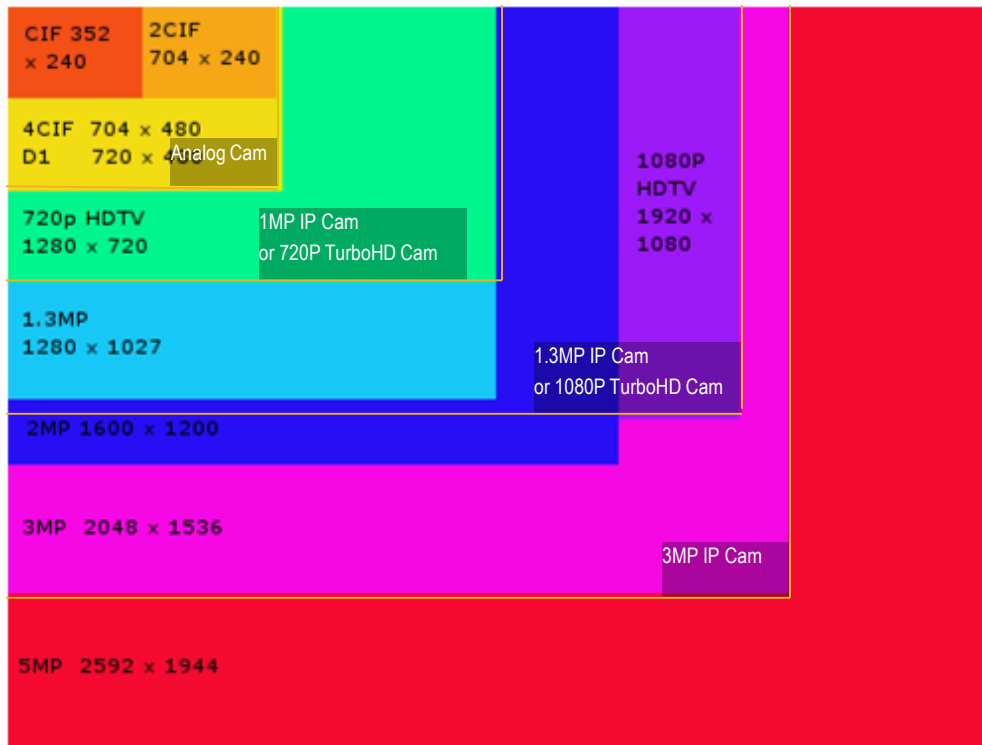

# Analog v Megapixel

Have a look at the following scale to get an idea of the difference. Our Turbo HD Range includes cameras of 720p & 1080p Resolutions.

Our IP Camera Range includes cameras of 1.3 Megapixels up to 5 Megapixels.

VGA = Old Analog Camera  
D1 = Modern Analog Camera  
720p = 1.3Megapixels  
1080p = 2 Megapixels  
3 Megapixels = 9 x D1 Modern Analog Cameras

# Analog v Megapixel

Have a look at the following images to get an idea of the difference.

Here you can see the area that a Megapixel camera can cover in comparison to a traditional Analog camera. Impressed?

One Megapixel camera can do the job of numerous analog units.

- VGA = Old Analog Camera
- D1 = Modern Analog Camera
- 720p = 1.3Megapixels
- 1080p = 2 Megapixels
- 3 Megapixels = 9 x D1 Modern Analog Cameras