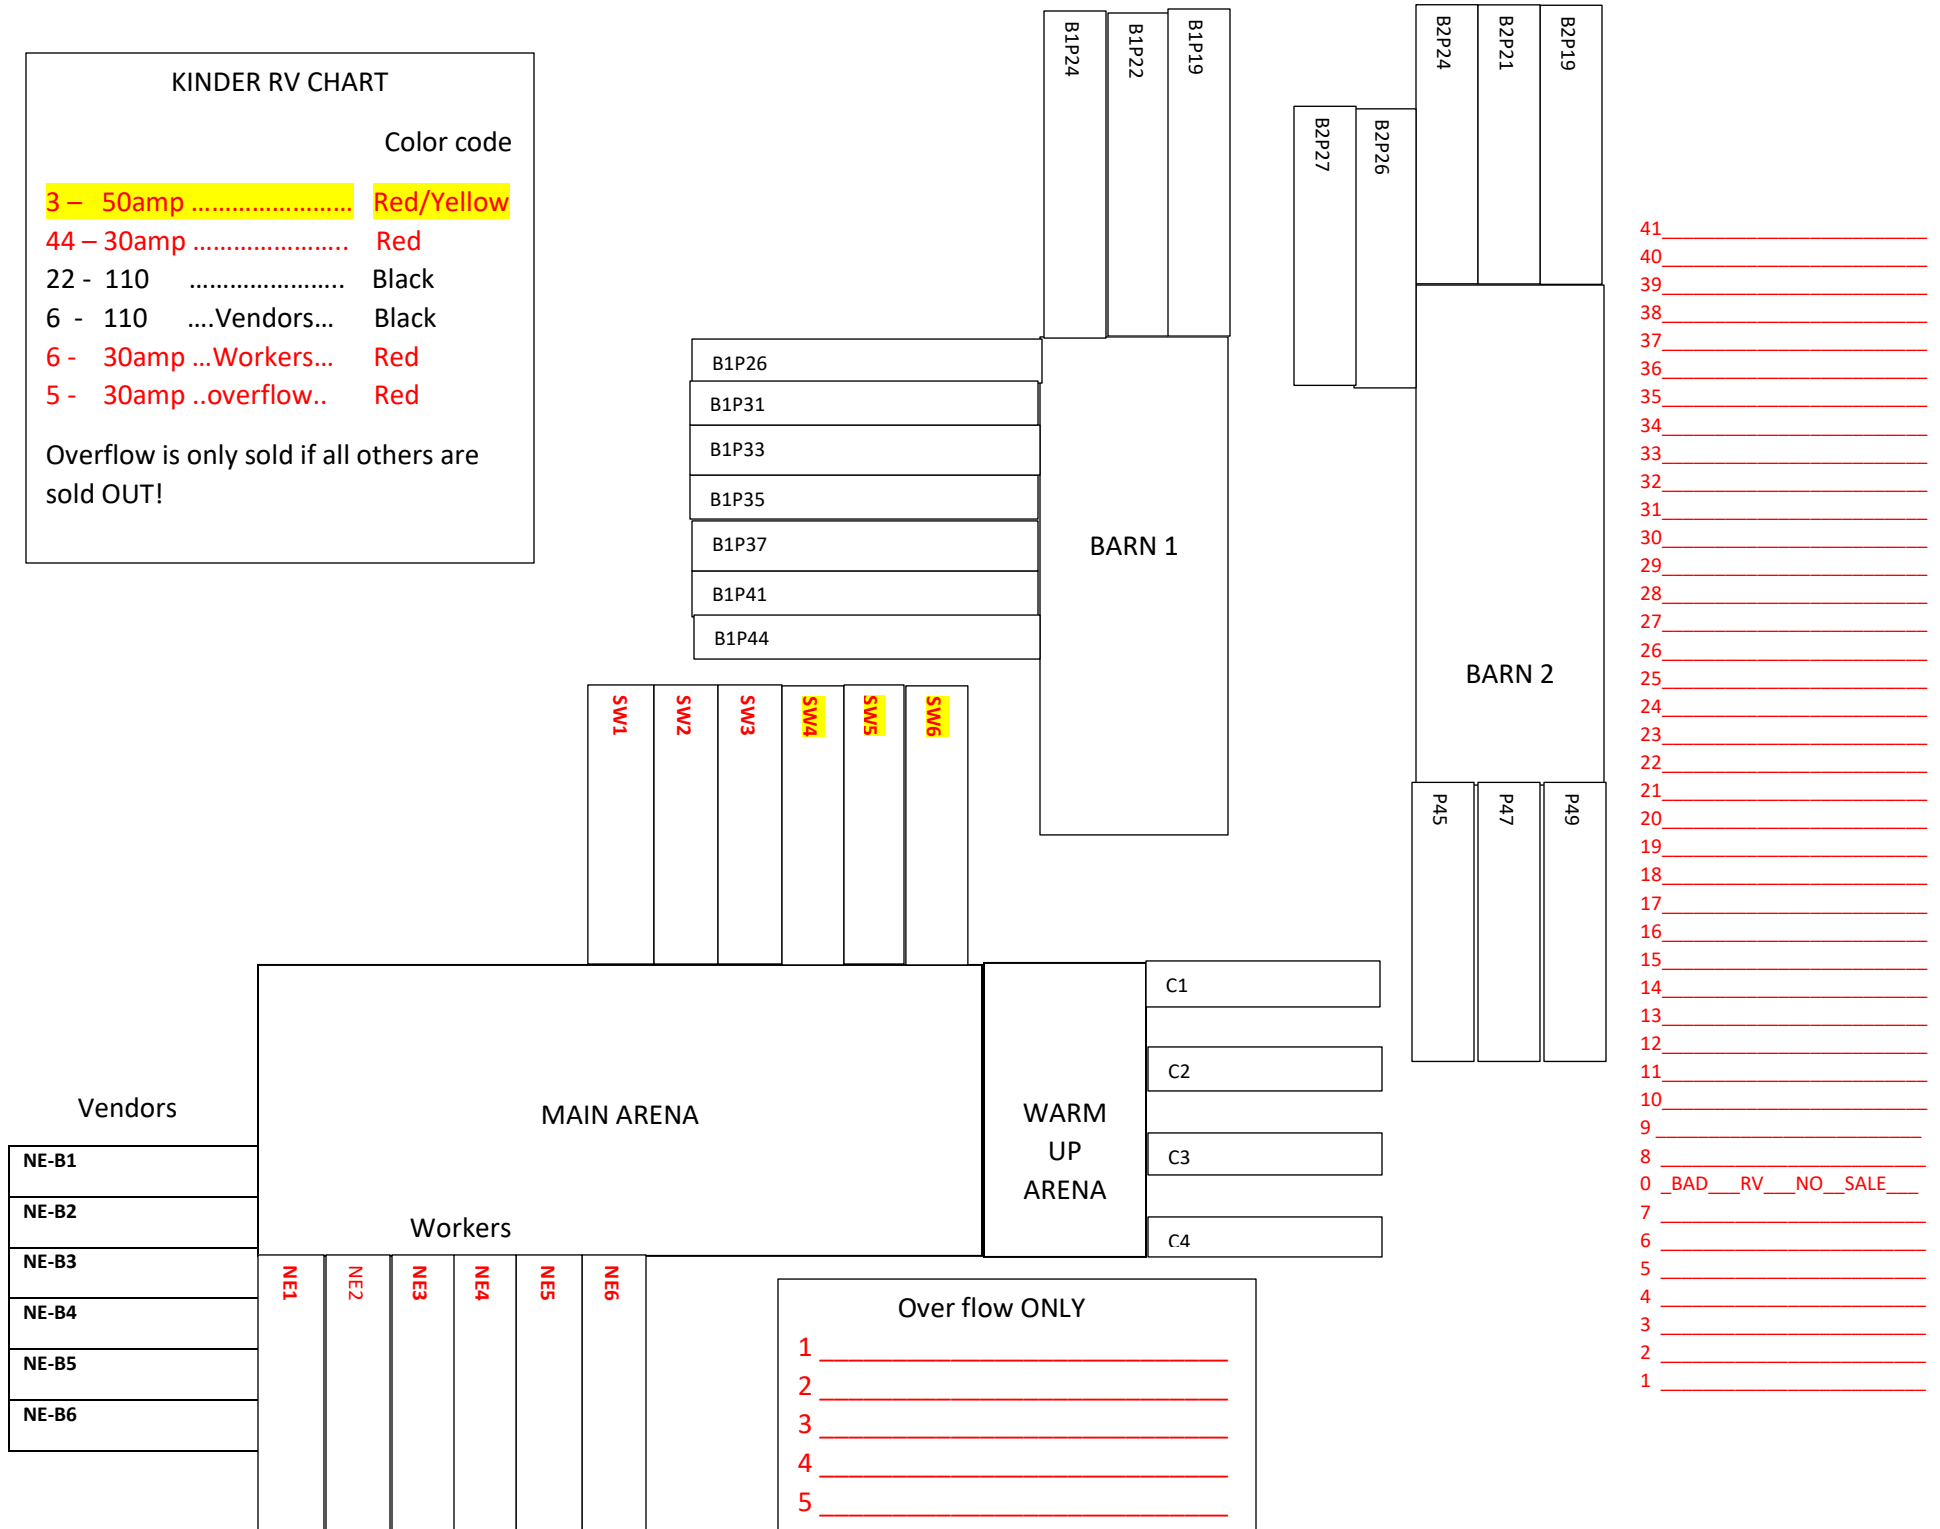

**KINDER RV CHART**

Color code

- 3 – 50amp ..... Red/Yellow
- 44 – 30amp ..... Red
- 22 - 110 ..... Black
- 6 - 110 ....Vendors... Black
- 6 - 30amp ...Workers... Red
- 5 - 30amp ..overflow.. Red

Overflow is only sold if all others are sold OUT!

- 41 \_\_\_\_\_
- 40 \_\_\_\_\_
- 39 \_\_\_\_\_
- 38 \_\_\_\_\_
- 37 \_\_\_\_\_
- 36 \_\_\_\_\_
- 35 \_\_\_\_\_
- 34 \_\_\_\_\_
- 33 \_\_\_\_\_
- 32 \_\_\_\_\_
- 31 \_\_\_\_\_
- 30 \_\_\_\_\_
- 29 \_\_\_\_\_
- 28 \_\_\_\_\_
- 27 \_\_\_\_\_
- 26 \_\_\_\_\_
- 25 \_\_\_\_\_
- 24 \_\_\_\_\_
- 23 \_\_\_\_\_
- 22 \_\_\_\_\_
- 21 \_\_\_\_\_
- 20 \_\_\_\_\_
- 19 \_\_\_\_\_
- 18 \_\_\_\_\_
- 17 \_\_\_\_\_
- 16 \_\_\_\_\_
- 15 \_\_\_\_\_
- 14 \_\_\_\_\_
- 13 \_\_\_\_\_
- 12 \_\_\_\_\_
- 11 \_\_\_\_\_
- 10 \_\_\_\_\_
- 9 \_\_\_\_\_
- 8 \_\_\_\_\_
- 0 \_BAD\_ \_RV\_ \_NO\_ \_SALE\_
- 7 \_\_\_\_\_
- 6 \_\_\_\_\_
- 5 \_\_\_\_\_
- 4 \_\_\_\_\_
- 3 \_\_\_\_\_
- 2 \_\_\_\_\_
- 1 \_\_\_\_\_