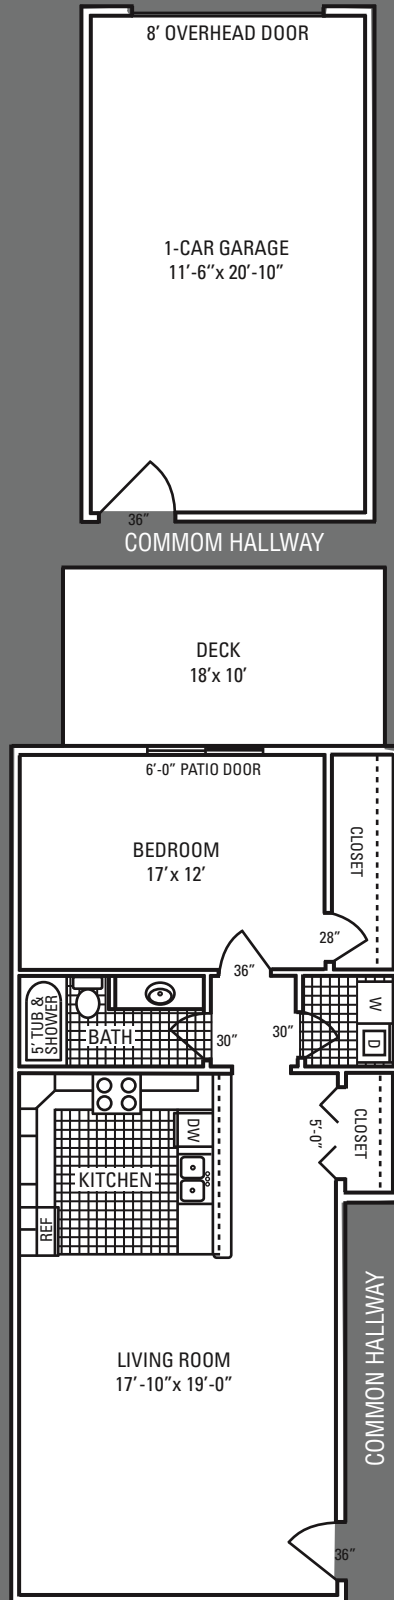

1 BEDROOM, 1 BATH APARTMENT WITH GARAGE

APPROX. 1200 SQ. FT.

FIRST FLOOR