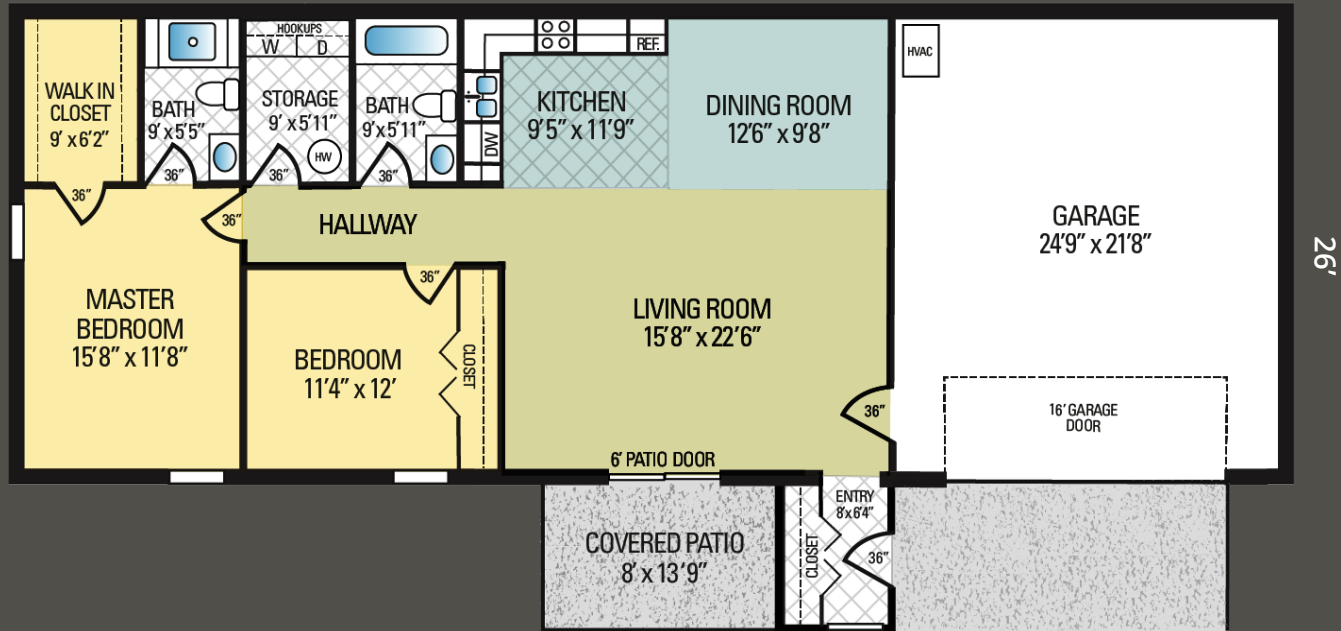

## 2 BEDROOM, 2 BATH GARDEN STYLE APARTMENT WITH GARAGE AND STORAGE

APPROX. 1955 SQ. FT.

73'

PLANS MAY BE SUBJECT TO CHANGE.